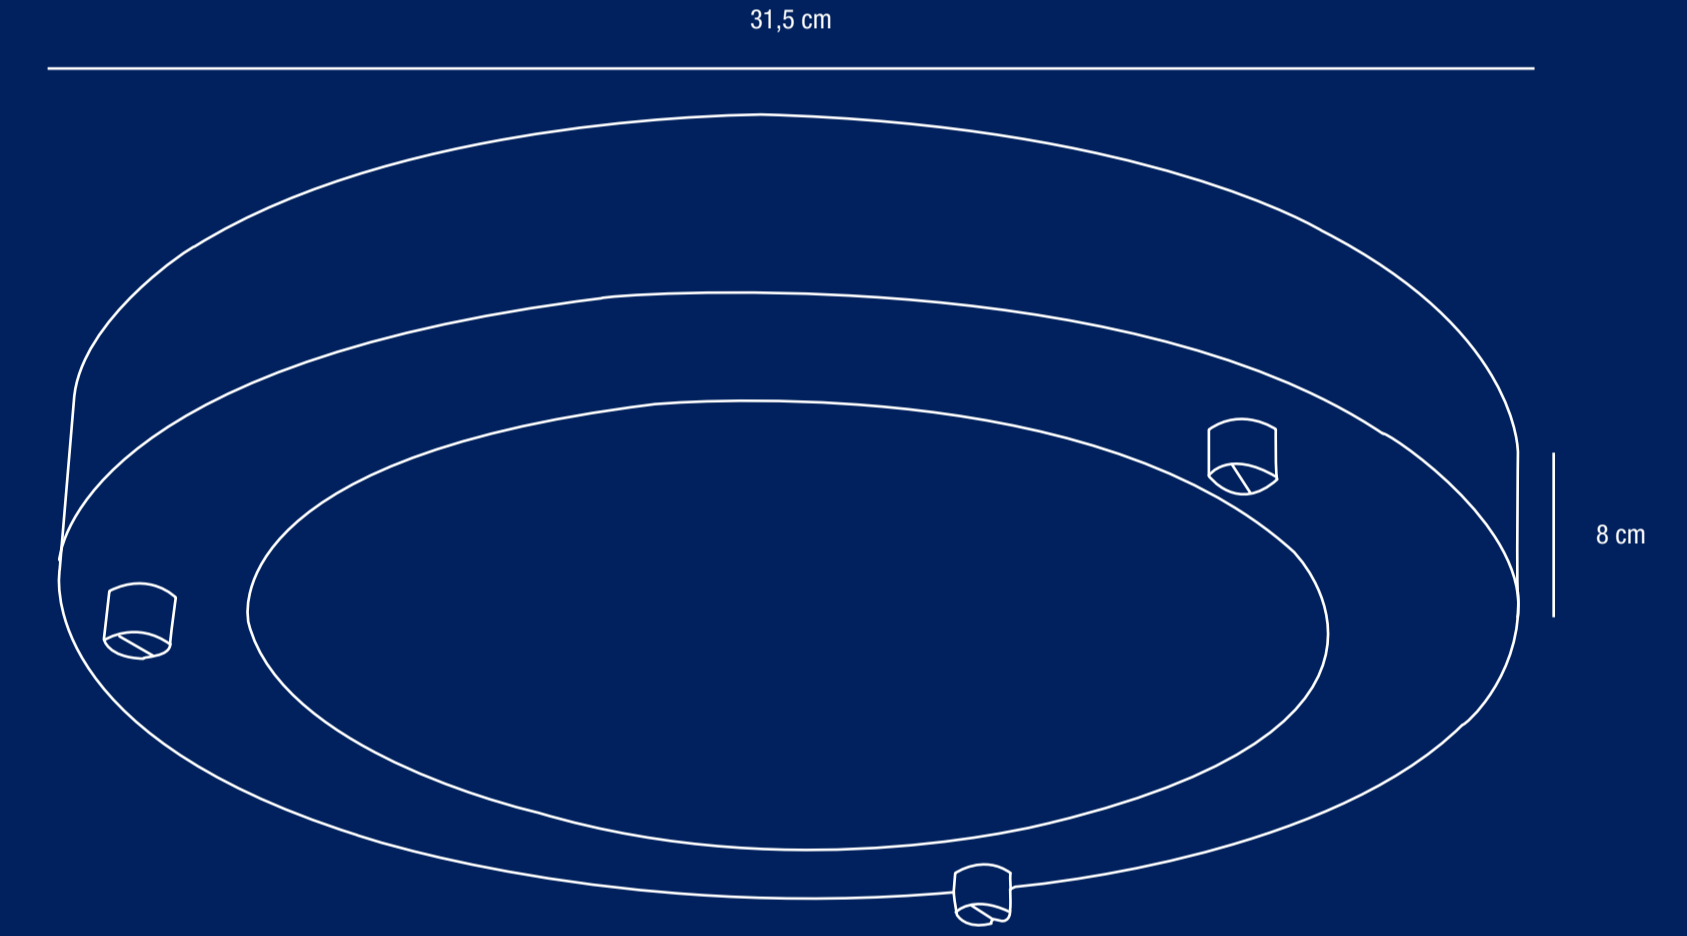

BULBS
NOT
INCLUDED

ANCONA

nordlux®

ANCONA

nordlux®