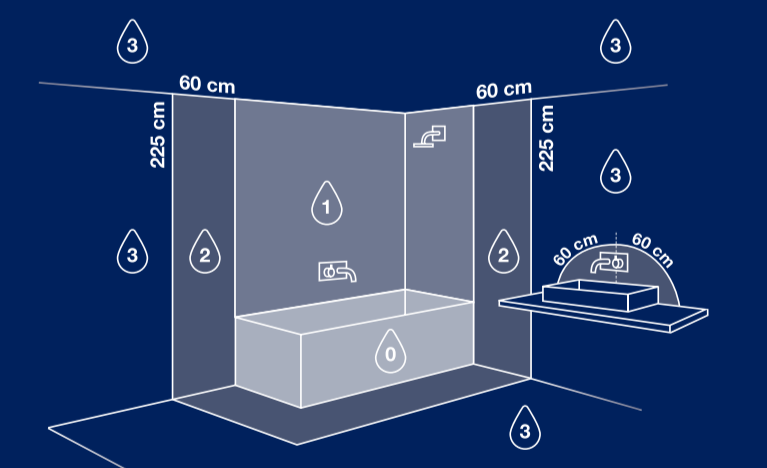

www.nordlux.com

AAD: 01082025 NS