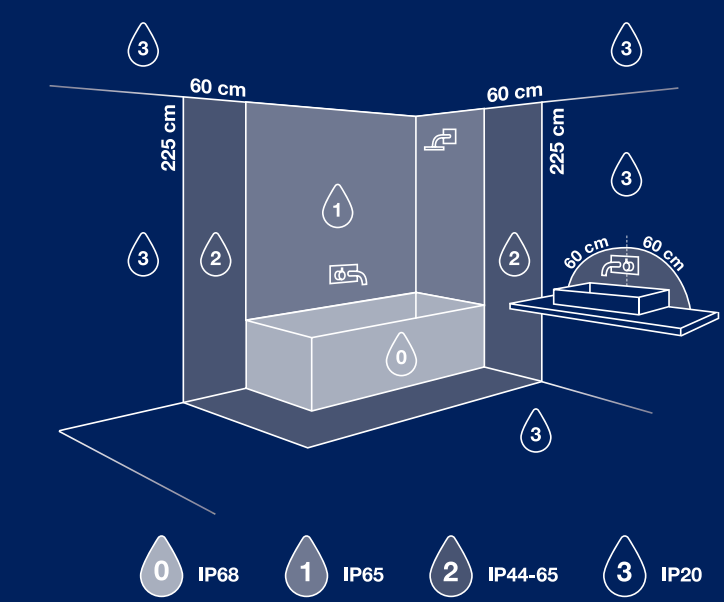

www.nordlux.com

AAD: 18032026 NS