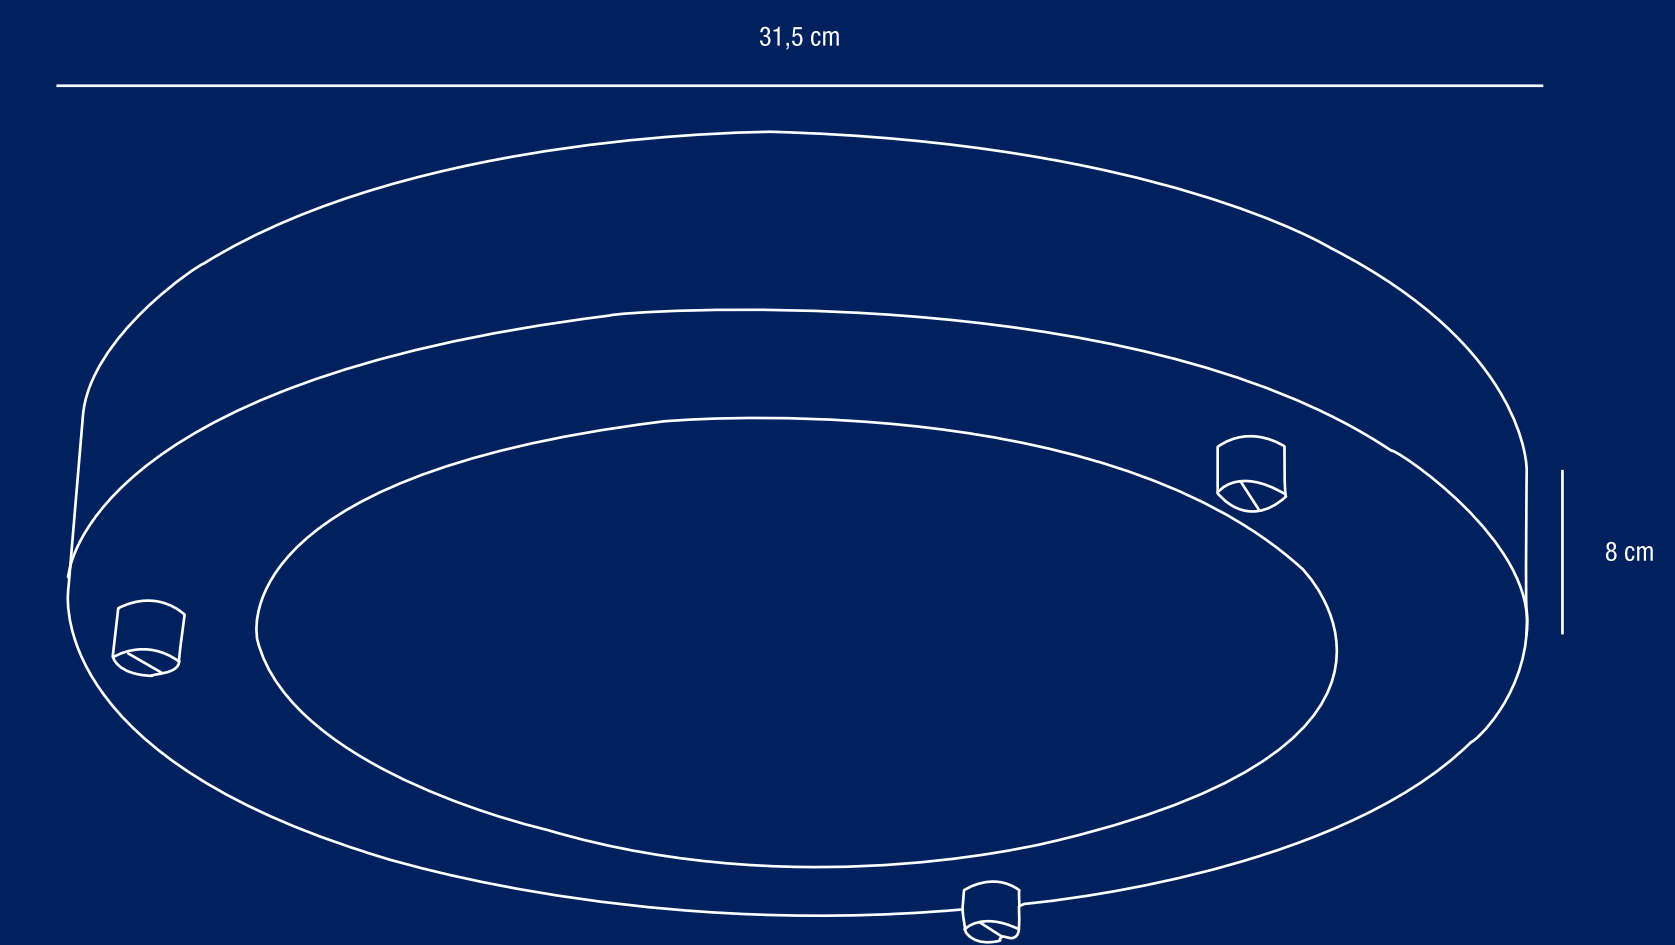

**BULBS
NOT
INCLUDED**

**ANCONA
BRUSHED STEEL**

nordlux®

**ANCONA
BRUSHED STEEL**

nordlux®