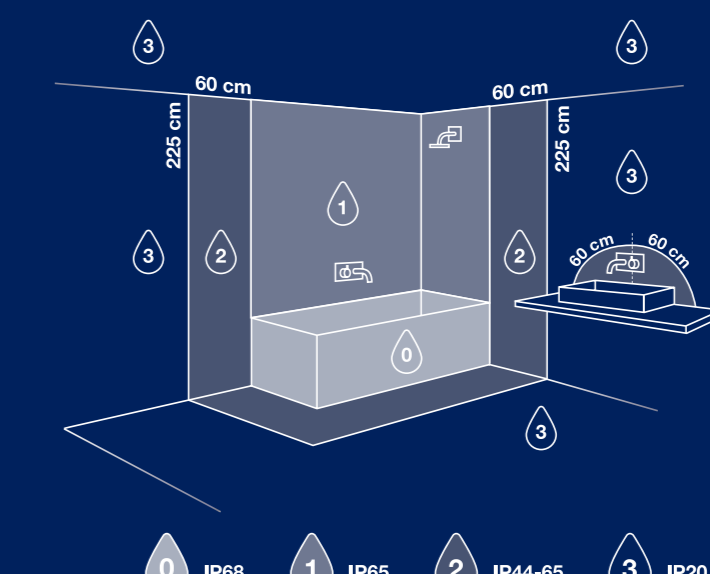

www.nordlux.com

AAD: 18032026 NS
Nordlux UK
Unit B3, Sykeside Drive
Altham, BBS 5YE
01200422777