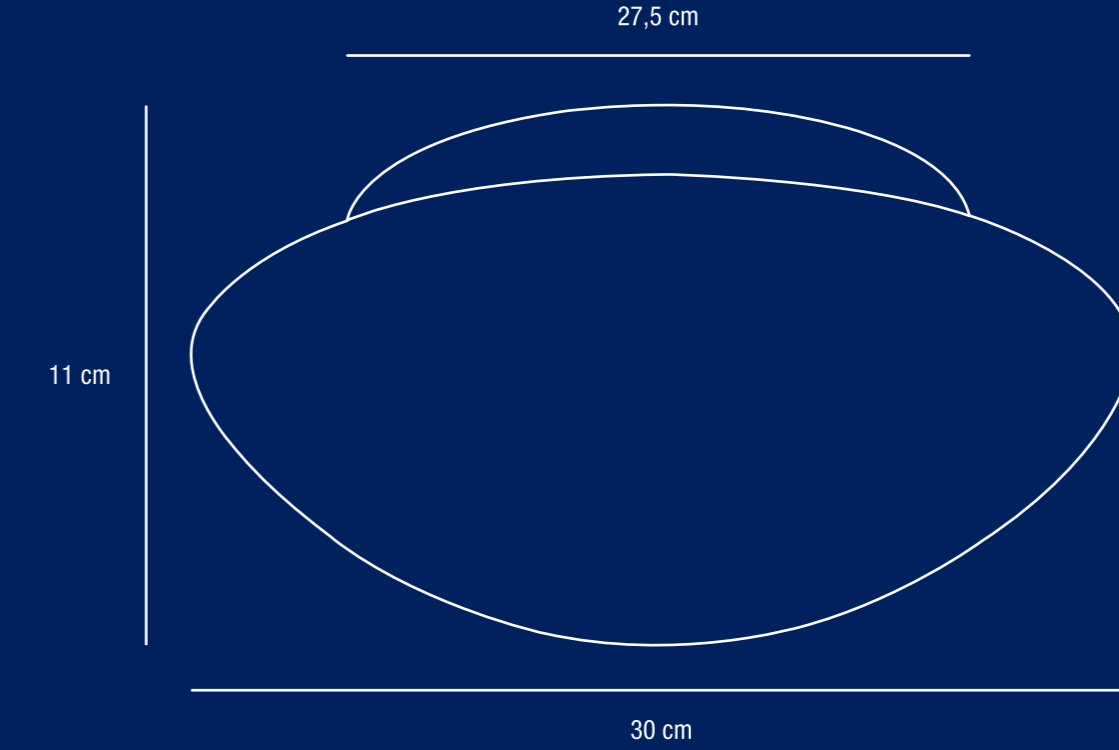

www.nordlux.com

AAD: 18032026 NS
Nordlux UK
Unit B3, Sykeside Drive
Altham, BBS 5YE
01200422777