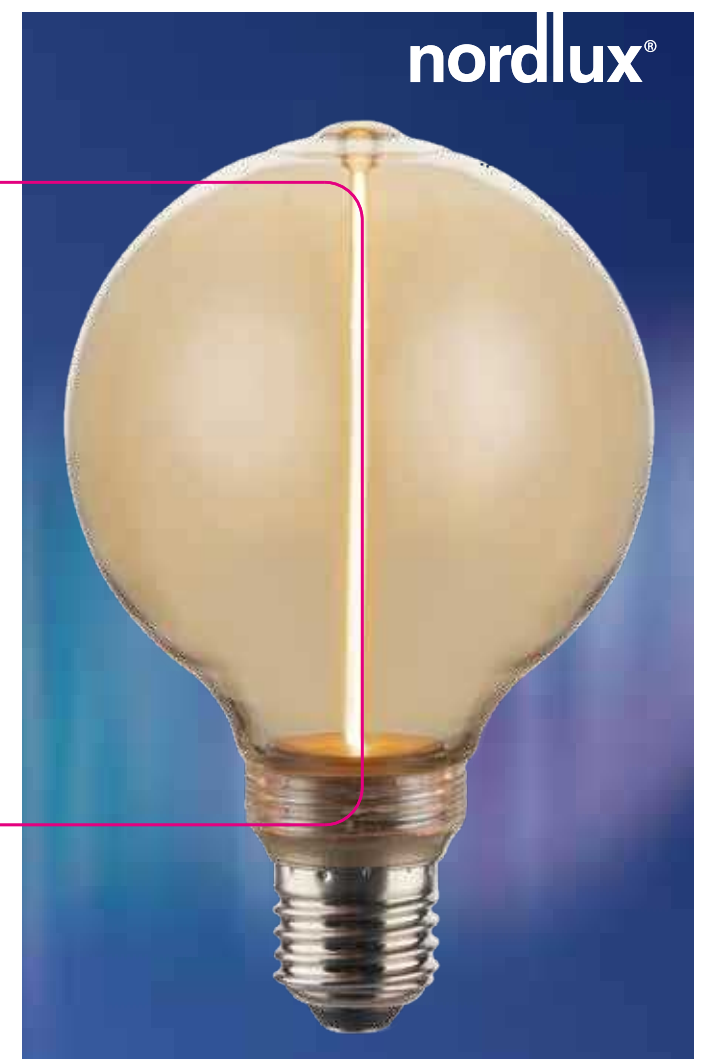

nordlux®

110
LUMEN 360°
1800K EXTRA WARM WHITE

DIMMABLE

AMBER FINISH

3,5W = 12W
LED
E27 220-240V - 50/60Hz