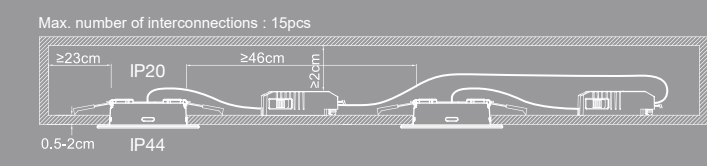

DLN5A-CD-4D45C WT 1PK

250g灰底白板纸+110g高强E瓦+140牛卡 160×51×130mm 展开尺寸: 435×234mm

瓦向 ↑

MANACOR 12
3000K / 4000K KELVIN

- 600 LUMEN OF THE WHOLE LAMP
- 900 LUMEN OF LIGHT SOURCE (360°)
- LED 6W
- BATHROOM SAFE
- PARALLEL CONNECTION
- RA90 NATURAL LIGHT
- CAN BE MOUNTED DIRECTLY IN INSULATION
- DIMMABLE

nordlux®

nordlux®

nordlux®

MANACOR 12
Item N°: 2610010001
Db: 2514011
Hvid/Weiss/White
Vit/Blanc/Wit

600 LUMEN OF THE WHOLE LAMP
900 LUMEN OF LIGHT SOURCE (360°)

Lumen	600lm
Dimmability	Dimmable
Wattage	6W LED
Light source	Fixed LED Module
CCT	3000K Warm white 4000K Cool white
IP class	IP44
Lifetime	50 000 hours
Voltage	220-240V~ 50Hz
Class	Class II
Beam angle	120°
CRI	90
Mercury/Hg	0mg
Material	Metal/Plastic

www.nordlux.com

AAD: 26092025 YK

Height + Width + Depth COLOR BOX (CM)	NET WEIGHT COLOR BOX (KG)
13x16x5.1 CM	0.046 KG
GROSS WEIGHT COLOR BOX (KG)	VOLUME COLOR BOX (CBM)
0.262 KG	0.00106 CBM

Nordlux UK
Unit 22, Deanfield Court
BB7 1QS Clitheroe Lancashire
01200422777