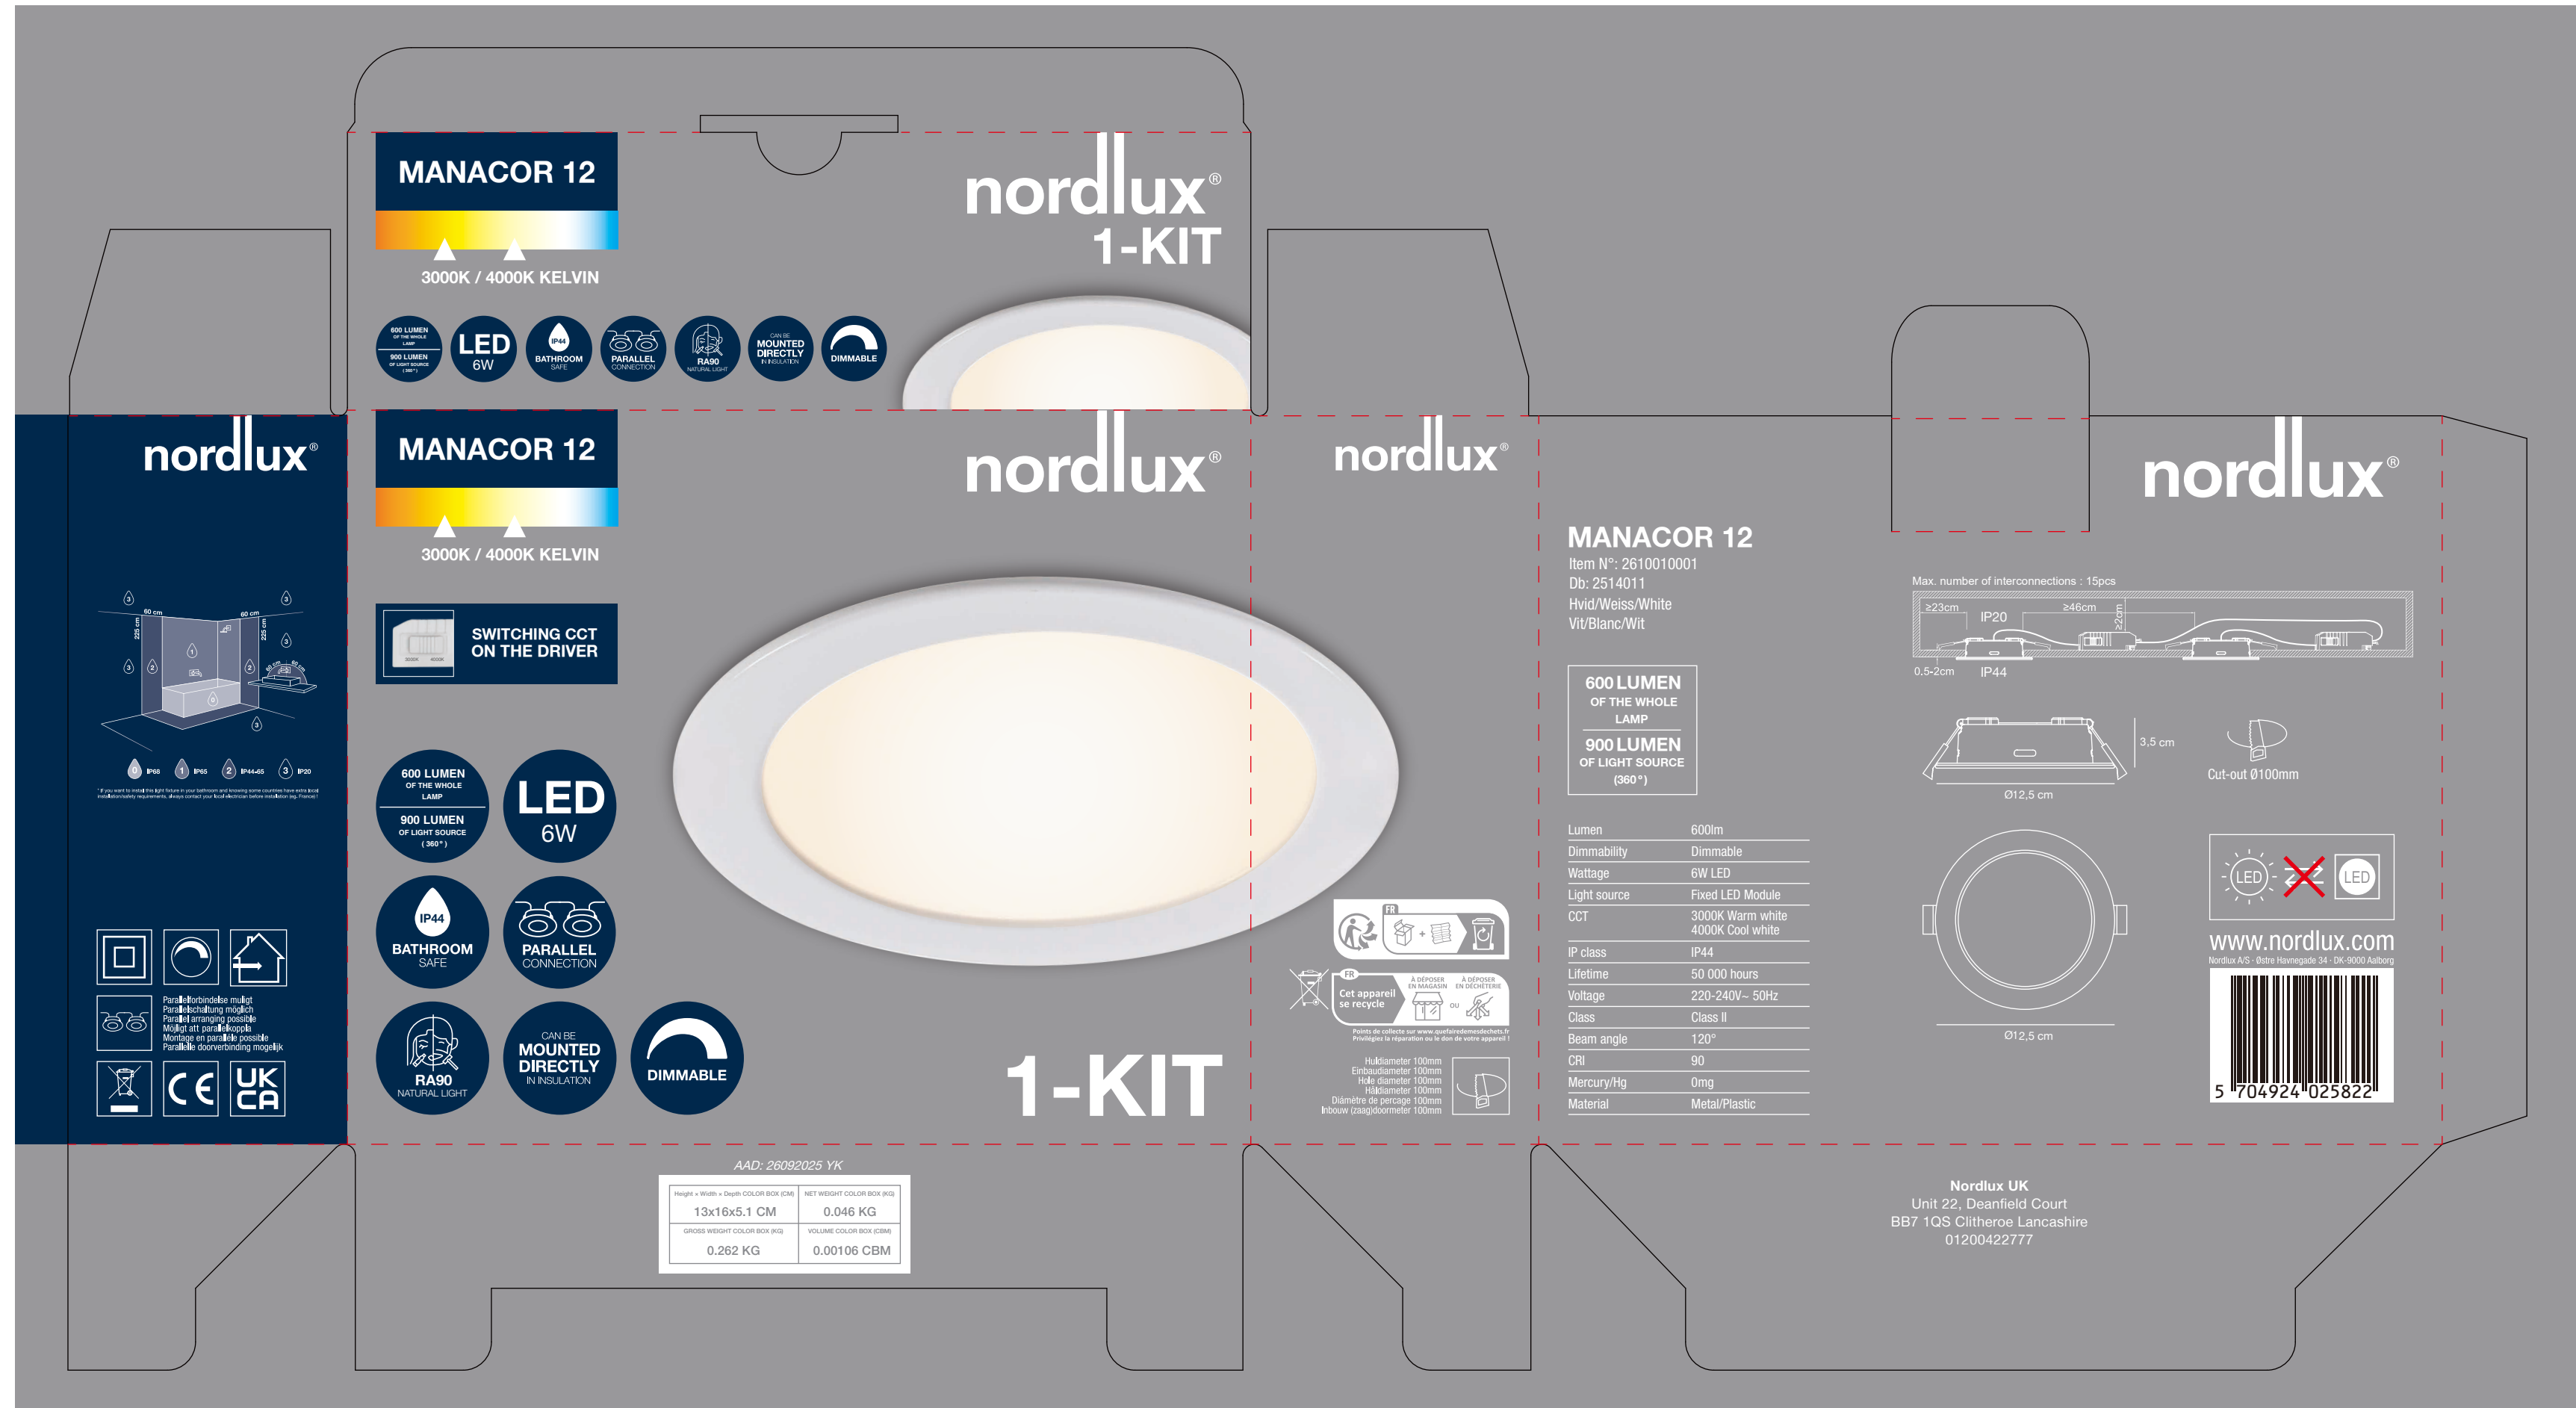

DLN5A-CD-4D45C WT 1PK

250g灰底白板纸+110g高强E瓦+140牛卡 160×51×130mm 展开尺寸: 435×234mm

瓦向 ↑

MANACOR 12
3000K / 4000K KELVIN

- 600 LUMEN OF THE WHOLE LAMP
- 900 LUMEN OF LIGHT SOURCE (360°)
- LED 6W
- BATHROOM SAFE
- PARALLEL CONNECTION
- RA90 NATURAL LIGHT
- CAN BE MOUNTED DIRECTLY IN INSULATION
- DIMMABLE

nordlux®
1-KIT

MANACOR 12
3000K / 4000K KELVIN

SWITCHING CCT ON THE DRIVER

- 600 LUMEN OF THE WHOLE LAMP
- 900 LUMEN OF LIGHT SOURCE (360°)
- LED 6W
- BATHROOM SAFE
- PARALLEL CONNECTION
- RA90 NATURAL LIGHT
- CAN BE MOUNTED DIRECTLY IN INSULATION
- DIMMABLE

nordlux®

nordlux®

nordlux®

MANACOR 12
Item N°: 2610010001
Db: 2514011
Hvid/Weiss/White
Vit/Blanc/Wit

600 LUMEN OF THE WHOLE LAMP
900 LUMEN OF LIGHT SOURCE (360°)

Lumen	600lm
Dimmability	Dimmable
Wattage	6W LED
Light source	Fixed LED Module
CCT	3000K Warm white 4000K Cool white
IP class	IP44
Lifetime	50 000 hours
Voltage	220-240V~ 50Hz
Class	Class II
Beam angle	120°
CRI	90
Mercury/Hg	0mg
Material	Metal/Plastic