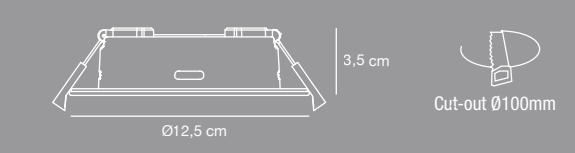

DLN5A-CD-4D45C WT 1PK

250g灰底白板纸+110g高强E瓦+140牛卡 160×51×130mm 展开尺寸: 435×234mm

瓦向 ↑

MANACOR 12
3000K / 4000K KELVIN

- 600 LUMEN OF THE WHOLE LAMP
- 900 LUMEN OF LIGHT SOURCE (360°)
- LED 6W
- BATHROOM SAFE
- PARALLEL CONNECTION
- RA90 NATURAL LIGHT
- CAN BE MOUNTED DIRECTLY IN INSULATION
- DIMMABLE

nordlux®

nordlux®

nordlux®

MANACOR 12
Item N°: 2610010001
Db: 2514011
Hvid/Weiss/White
Vit/Blanc/Wit

600 LUMEN OF THE WHOLE LAMP
900 LUMEN OF LIGHT SOURCE (360°)

Lumen	600lm
Dimmability	Dimmable
Wattage	6W LED
Light source	Fixed LED Module
CCT	3000K Warm white 4000K Cool white
IP class	IP44
Lifetime	50 000 hours
Voltage	220-240V~ 50Hz
Class	Class II
Beam angle	120°
CRI	90
Mercury/Hg	0mg
Material	Metal/Plastic

www.nordlux.com

AAD: 26092025 YK

Height + Width + Depth COLOR BOX (CM)	NET WEIGHT COLOR BOX (KG)
13x16x5.1 CM	0.046 KG
GROSS WEIGHT COLOR BOX (KG)	VOLUME COLOR BOX (CBM)
0.262 KG	0.00106 CBM

Nordlux UK
Unit 22, Deanfield Court
BB7 1QS Clitheroe Lancashire
01200422777