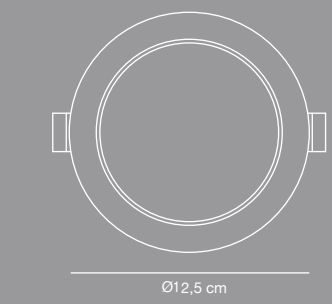

DLN5A-CD-4D45C WT 1PK

250g灰底白板纸+110g高强E瓦+140牛卡 160×51×130mm 展开尺寸: 435×234mm

瓦向 ↑

MANACOR 12
3000K / 4000K KELVIN

- 600 LUMEN OF THE WHOLE LAMP
- 900 LUMEN OF LIGHT SOURCE (360°)
- LED 6W
- BATHROOM SAFE
- PARALLEL CONNECTION
- RA90 NATURAL LIGHT
- CAN BE MOUNTED DIRECTLY IN INSULATION
- DIMMABLE

nordlux®

nordlux®

nordlux®

MANACOR 12
Item N°: 2610010001
Db: 2514011
Hvid/Weiss/White
Vit/Blanc/Wit

600 LUMEN OF THE WHOLE LAMP
900 LUMEN OF LIGHT SOURCE (360°)

Lumen	600lm
Dimmability	Dimmable
Wattage	6W LED
Light source	Fixed LED Module
CCT	3000K Warm white 4000K Cool white
IP class	IP44
Lifetime	50 000 hours
Voltage	220-240V~ 50Hz
Class	Class II
Beam angle	120°
CRI	90
Mercury/Hg	0mg
Material	Metal/Plastic

www.nordlux.com

AAD: 26092025 YK

Height + Width + Depth COLOR BOX (CM)	NET WEIGHT COLOR BOX (KG)
13x16x5.1 CM	0.046 KG
GROSS WEIGHT COLOR BOX (KG)	VOLUME COLOR BOX (CBM)
0.262 KG	0.00106 CBM

Nordlux UK
Unit 22, Deanfield Court
BB7 1QS Clitheroe Lancashire
01200422777