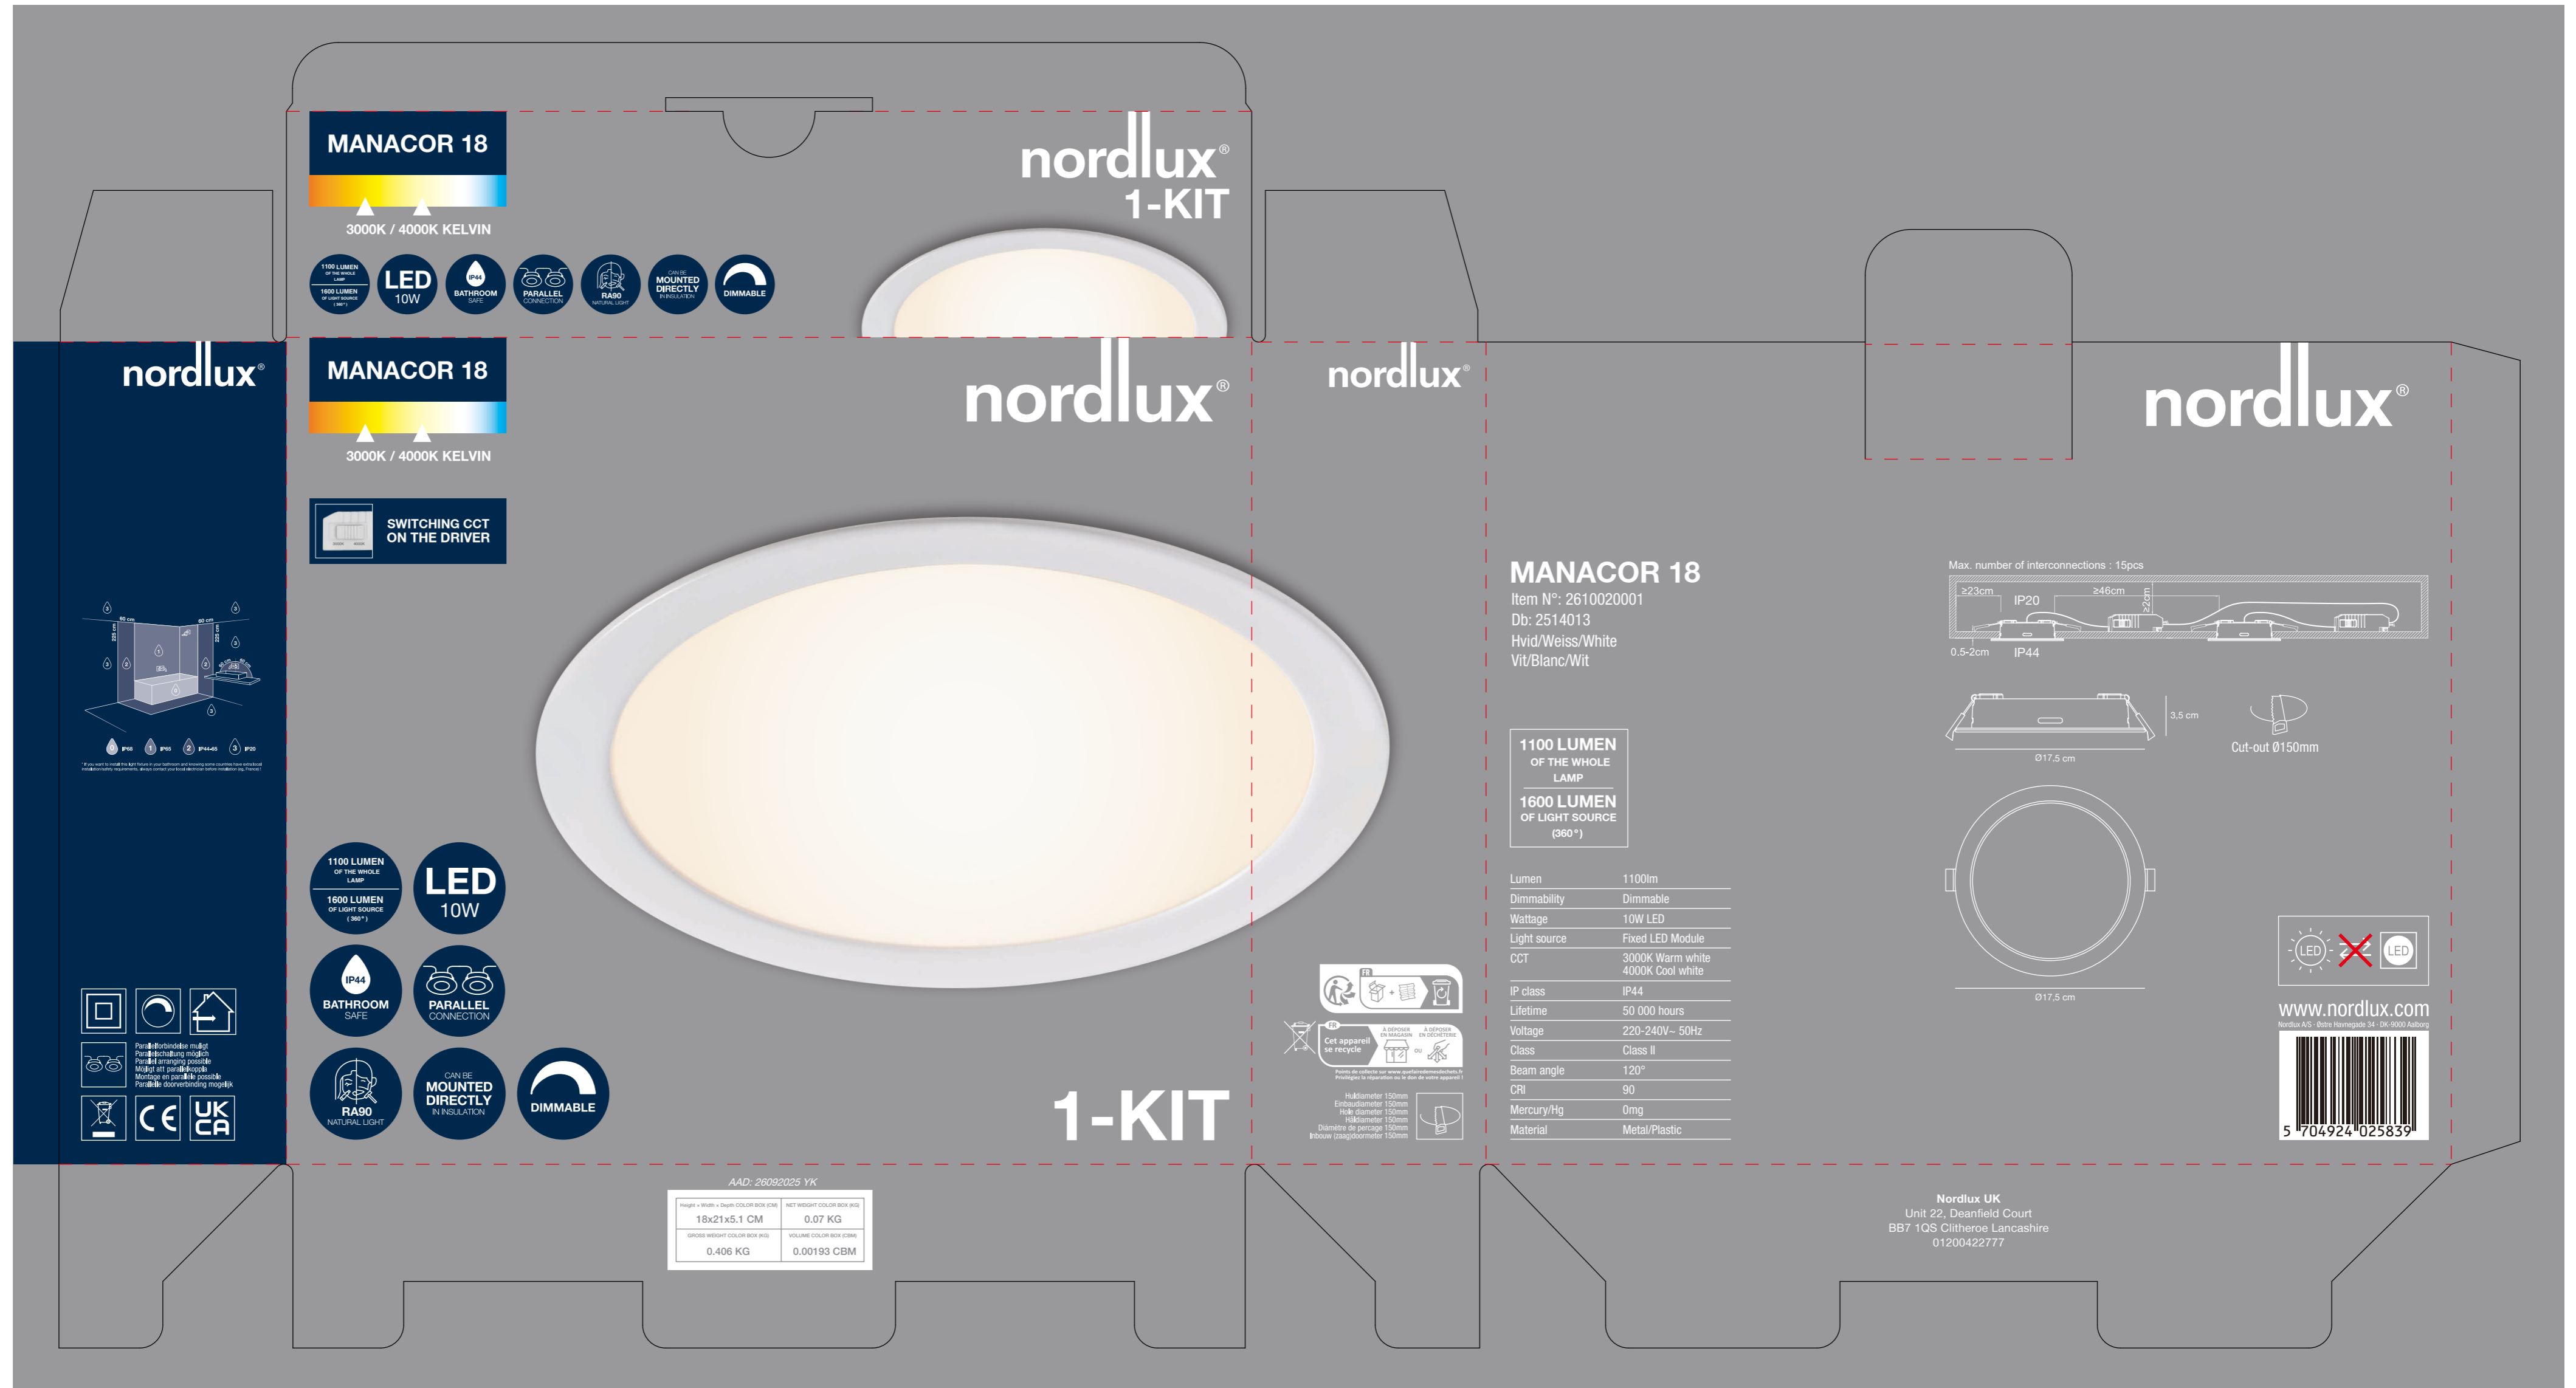

DLN5A-CD-6D90C WT 1PK

250g灰底白板纸+110g高强E瓦+140牛卡 210×51×180mm 展开尺寸: 535×284mm

瓦向

MANACOR 18

3000K / 4000K KELVIN

nordlux®

MANACOR 18

3000K / 4000K KELVIN