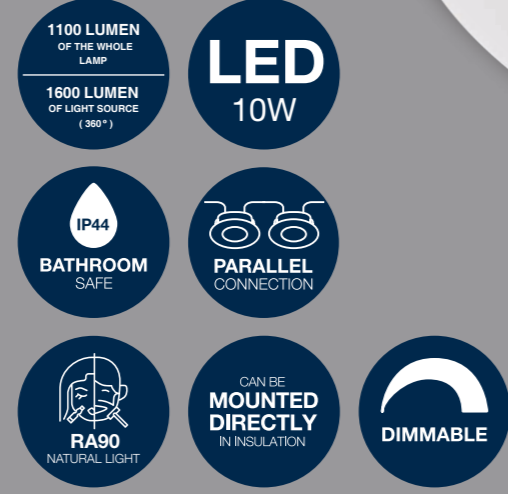

nordlux®
1-KIT

nordlux®

nordlux®

nordlux®