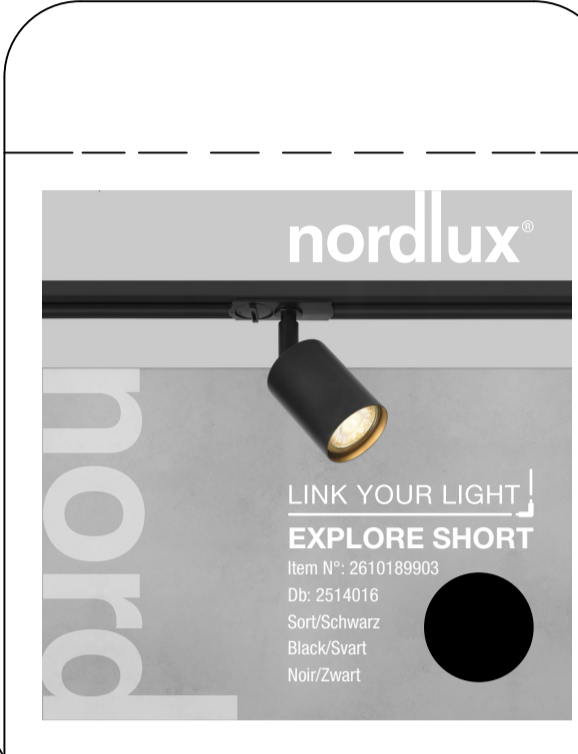

80

80

25

nordlux®

LINK YOUR LIGHT | EXPLORE SHORT
 Item N°: 2610189903
 Dø: 2514016
 Sort/Schwarz
 Black/Swart
 Noir/Zwart

IP20 **M** **LED** **35°**

BULB NOT INCLUDED

GU10 **220-240V** **MAX LED 7W**