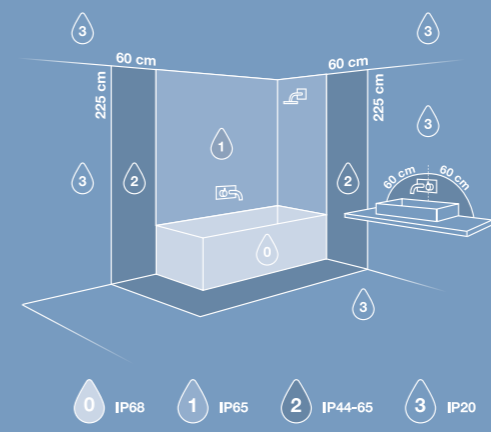

VIRELLE 50 IP44

IP44

CE UK CA

FIXED LED

220-240V 50/60

Zone 2

FR

ÉLÉMENTS D'EMBALLAGE

FR

5 704924 026003

A442-05042026 YK

Nordlux UK

Unit B3, Sykeside Drive

Altham, BB5 5YE

01290422777

1120 LUMEN OF THE WHOLE LAMP
1320 LUMEN OF LIGHT SOURCE
LED 12W
3000 4000 KELVIN
BATHROOM SAFE
R90 NATURAL LIGHT
DIMMABLE
CHOOSE BETWEEN 3000K OR 4000K
SWITCH ON PRODUCT CHOOSE WHEN MOUNTING
3000K 4000K
BATHE IN LIGHT
VIRELLE 50 IP44

瓦向