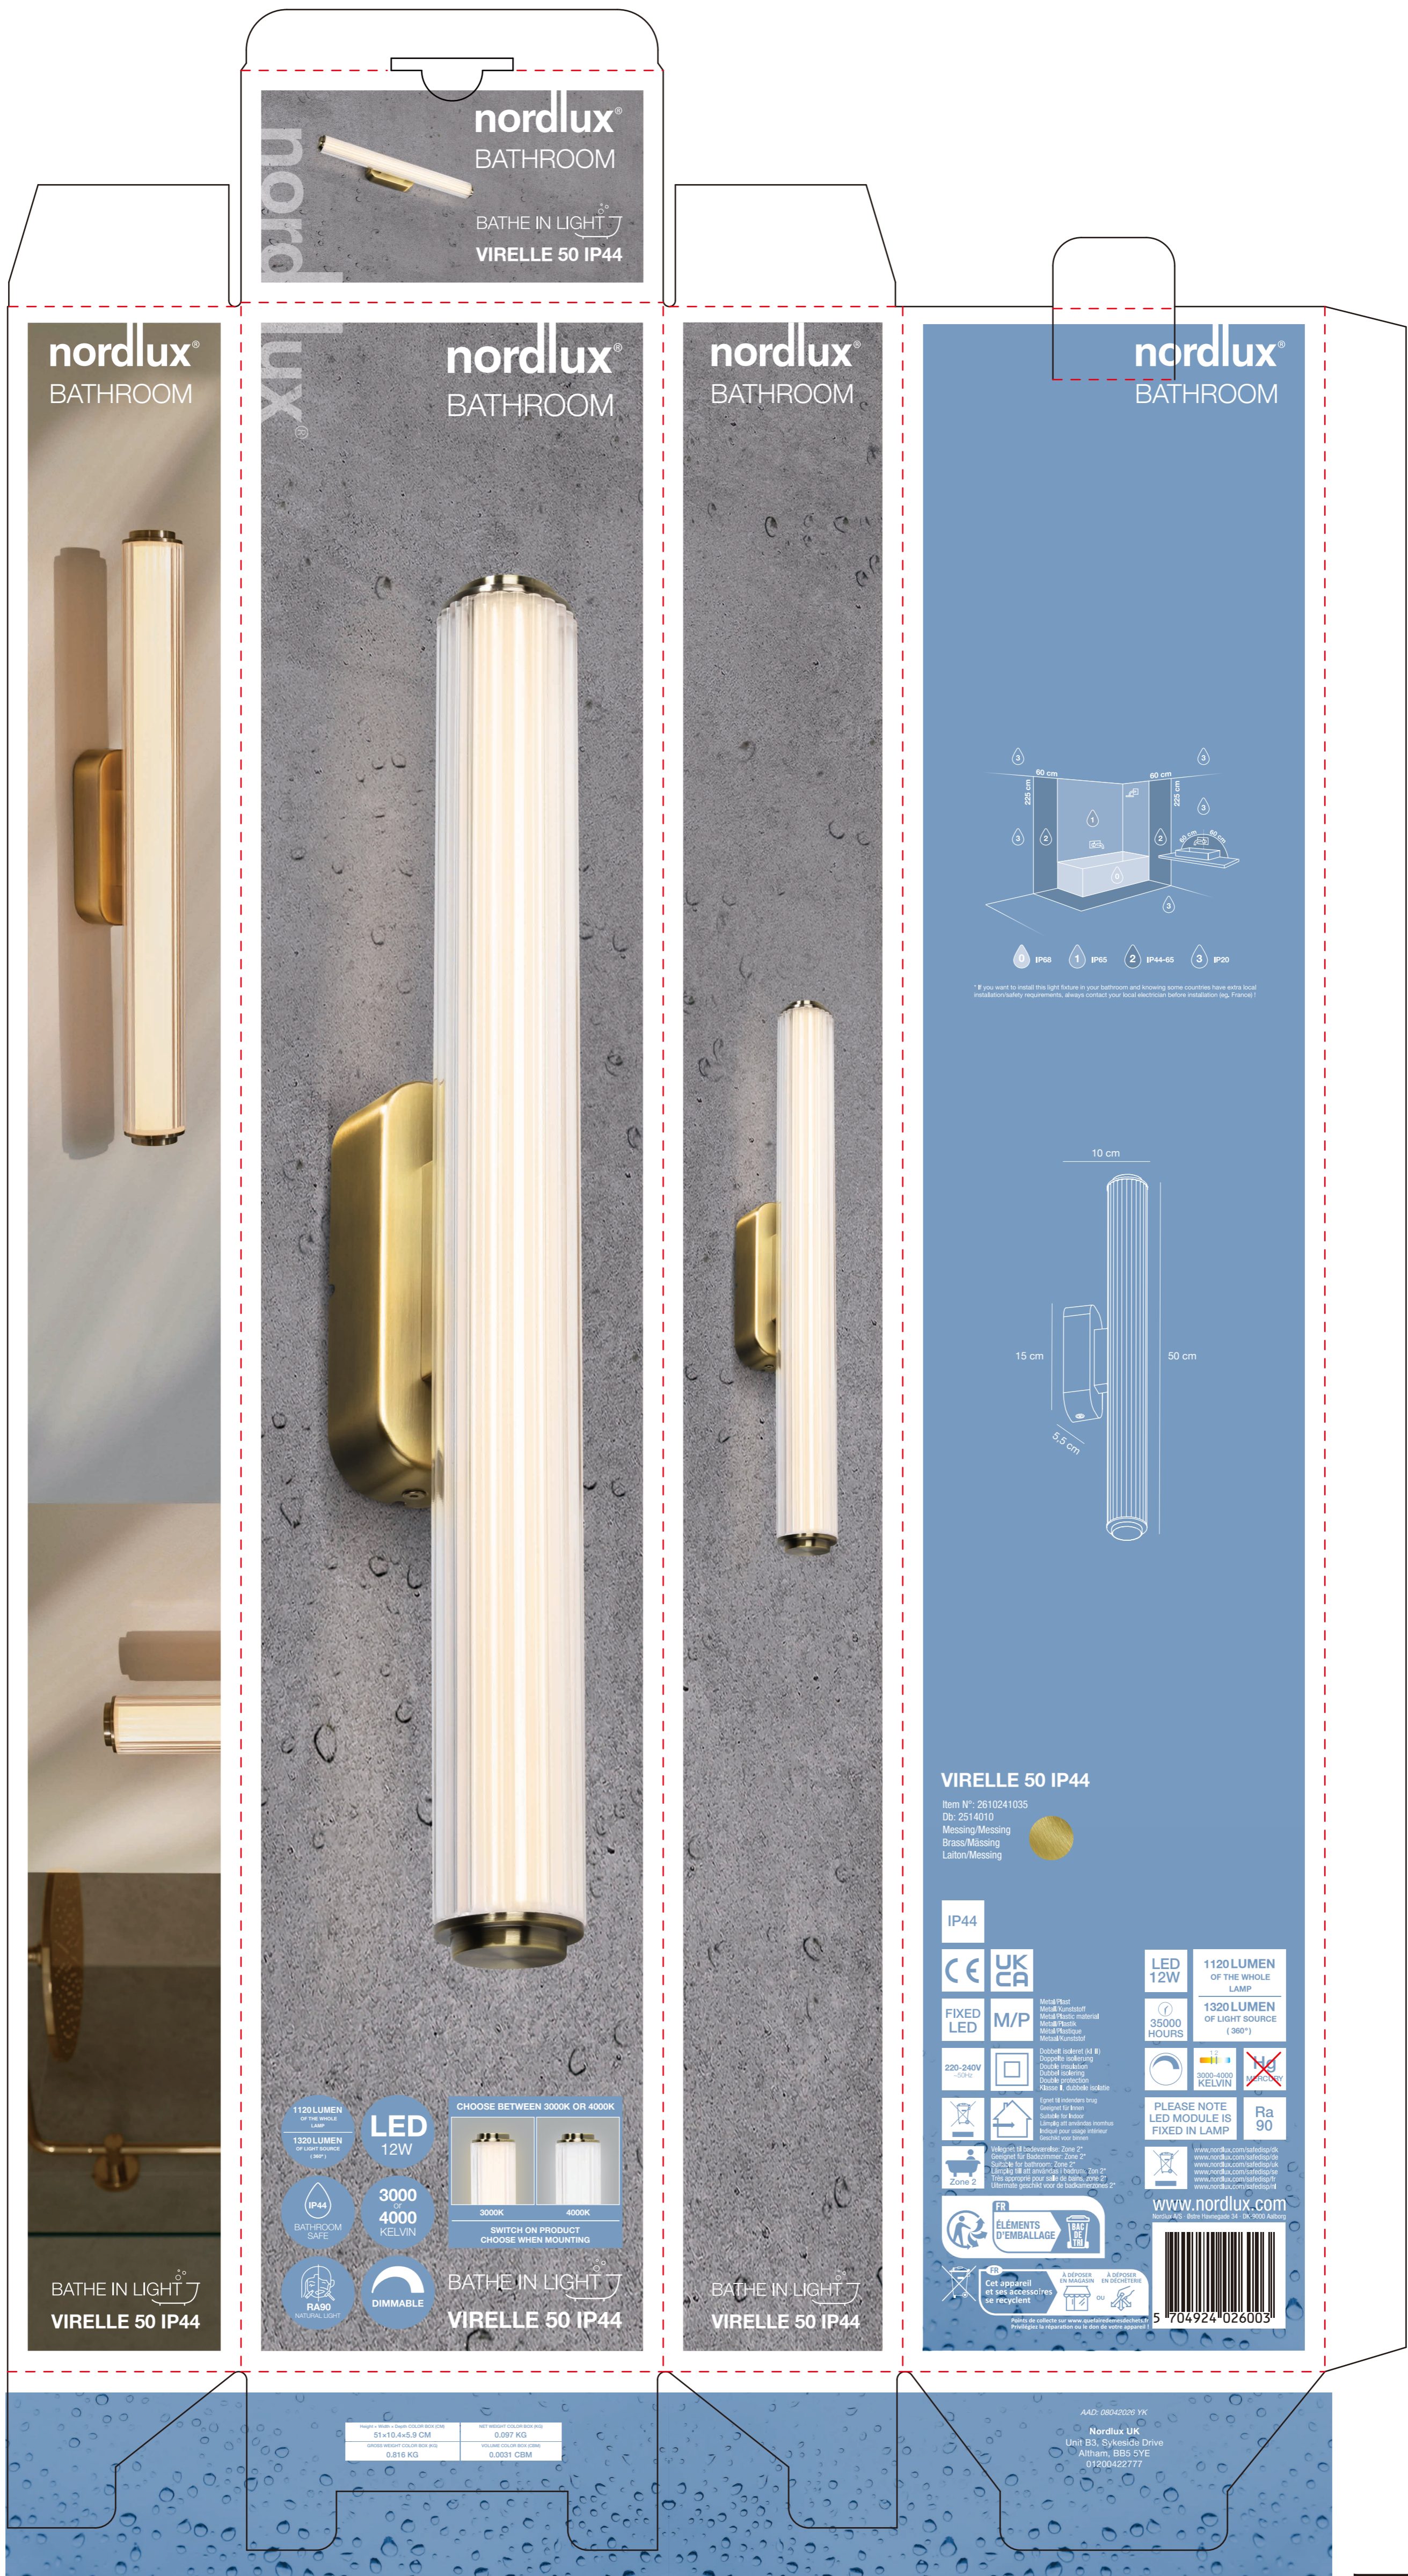

MLCA2-L50

250g灰底白板纸+110g高强E瓦+140g牛卡 104×59×510mm

nordlux®
BATHROOM
BATHE IN LIGHT
VIRELLE 50 IP44

nordlux®
BATHROOM

nordlux®
BATHROOM

nordlux®
BATHROOM

nordlux®
BATHROOM

VIRELLE 50 IP44

IP44

CE UK CA

FIXED LED

220-240V 50/60

Zone 2

FR

ÉLÉMENTS D'EMBALLAGE

FR

5 704924 026003

A442-05042026 YK

Nordlux UK

Unit B3, Sykeside Drive

Altham, BB5 5YE

01290422777

1120 LUMEN OF THE WHOLE LAMP
1320 LUMEN OF LIGHT SOURCE
LED 12W
3000 4000 KELVIN
BATHROOM SAFE
R90 NATURAL LIGHT
DIMMABLE
CHOOSE BETWEEN 3000K OR 4000K
SWITCH ON PRODUCT CHOOSE WHEN MOUNTING
3000K 4000K
BATHE IN LIGHT
VIRELLE 50 IP44

瓦向