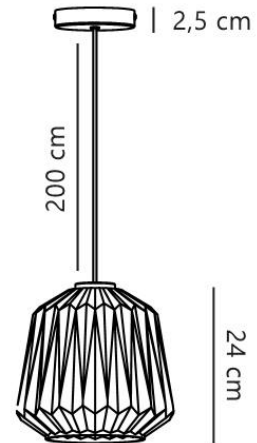

ELBIE | PENDANT | OPAL WHITE

2612323001

nordlux®

Item Number: 2612323001

EAN: 5704924027178

TUN: 2530688

Colour: Opal white

Primary material: Glass

Secondary material: Metal

Colour of the cable: White

Length of the cable (cm): 200

Surface material of the cable: Plastic

Is the cable replaceable: No

IP degree: IP20

Socket type: E27

Class (Class 1, Class 2, Class 3):

Class 2 (Double isolated)

Parallel connection: No

Voltage (V): 220-240 Volt

Maximum bulb wattage (W): 15

Height (cm) : 24

Shade Diameter (cm): 24

Length (cm): 24

Pcs Per Master Carton: 3

Sales Box Height (cm): 33

Sales Box Width(cm): 30.5

Sales Box Depth (cm): 30

Sales Box Volume m³ : 0.0302

Product net weight (kg): 1.883

Provides a soft, diffused light • Elegant "pleated" opal glass

Elbie combines classic form with modern simplicity. The shade in matt opal glass provides a soft, diffused light that creates a warm and welcoming atmosphere. The subtle pleated details add texture and character to the elegant design.