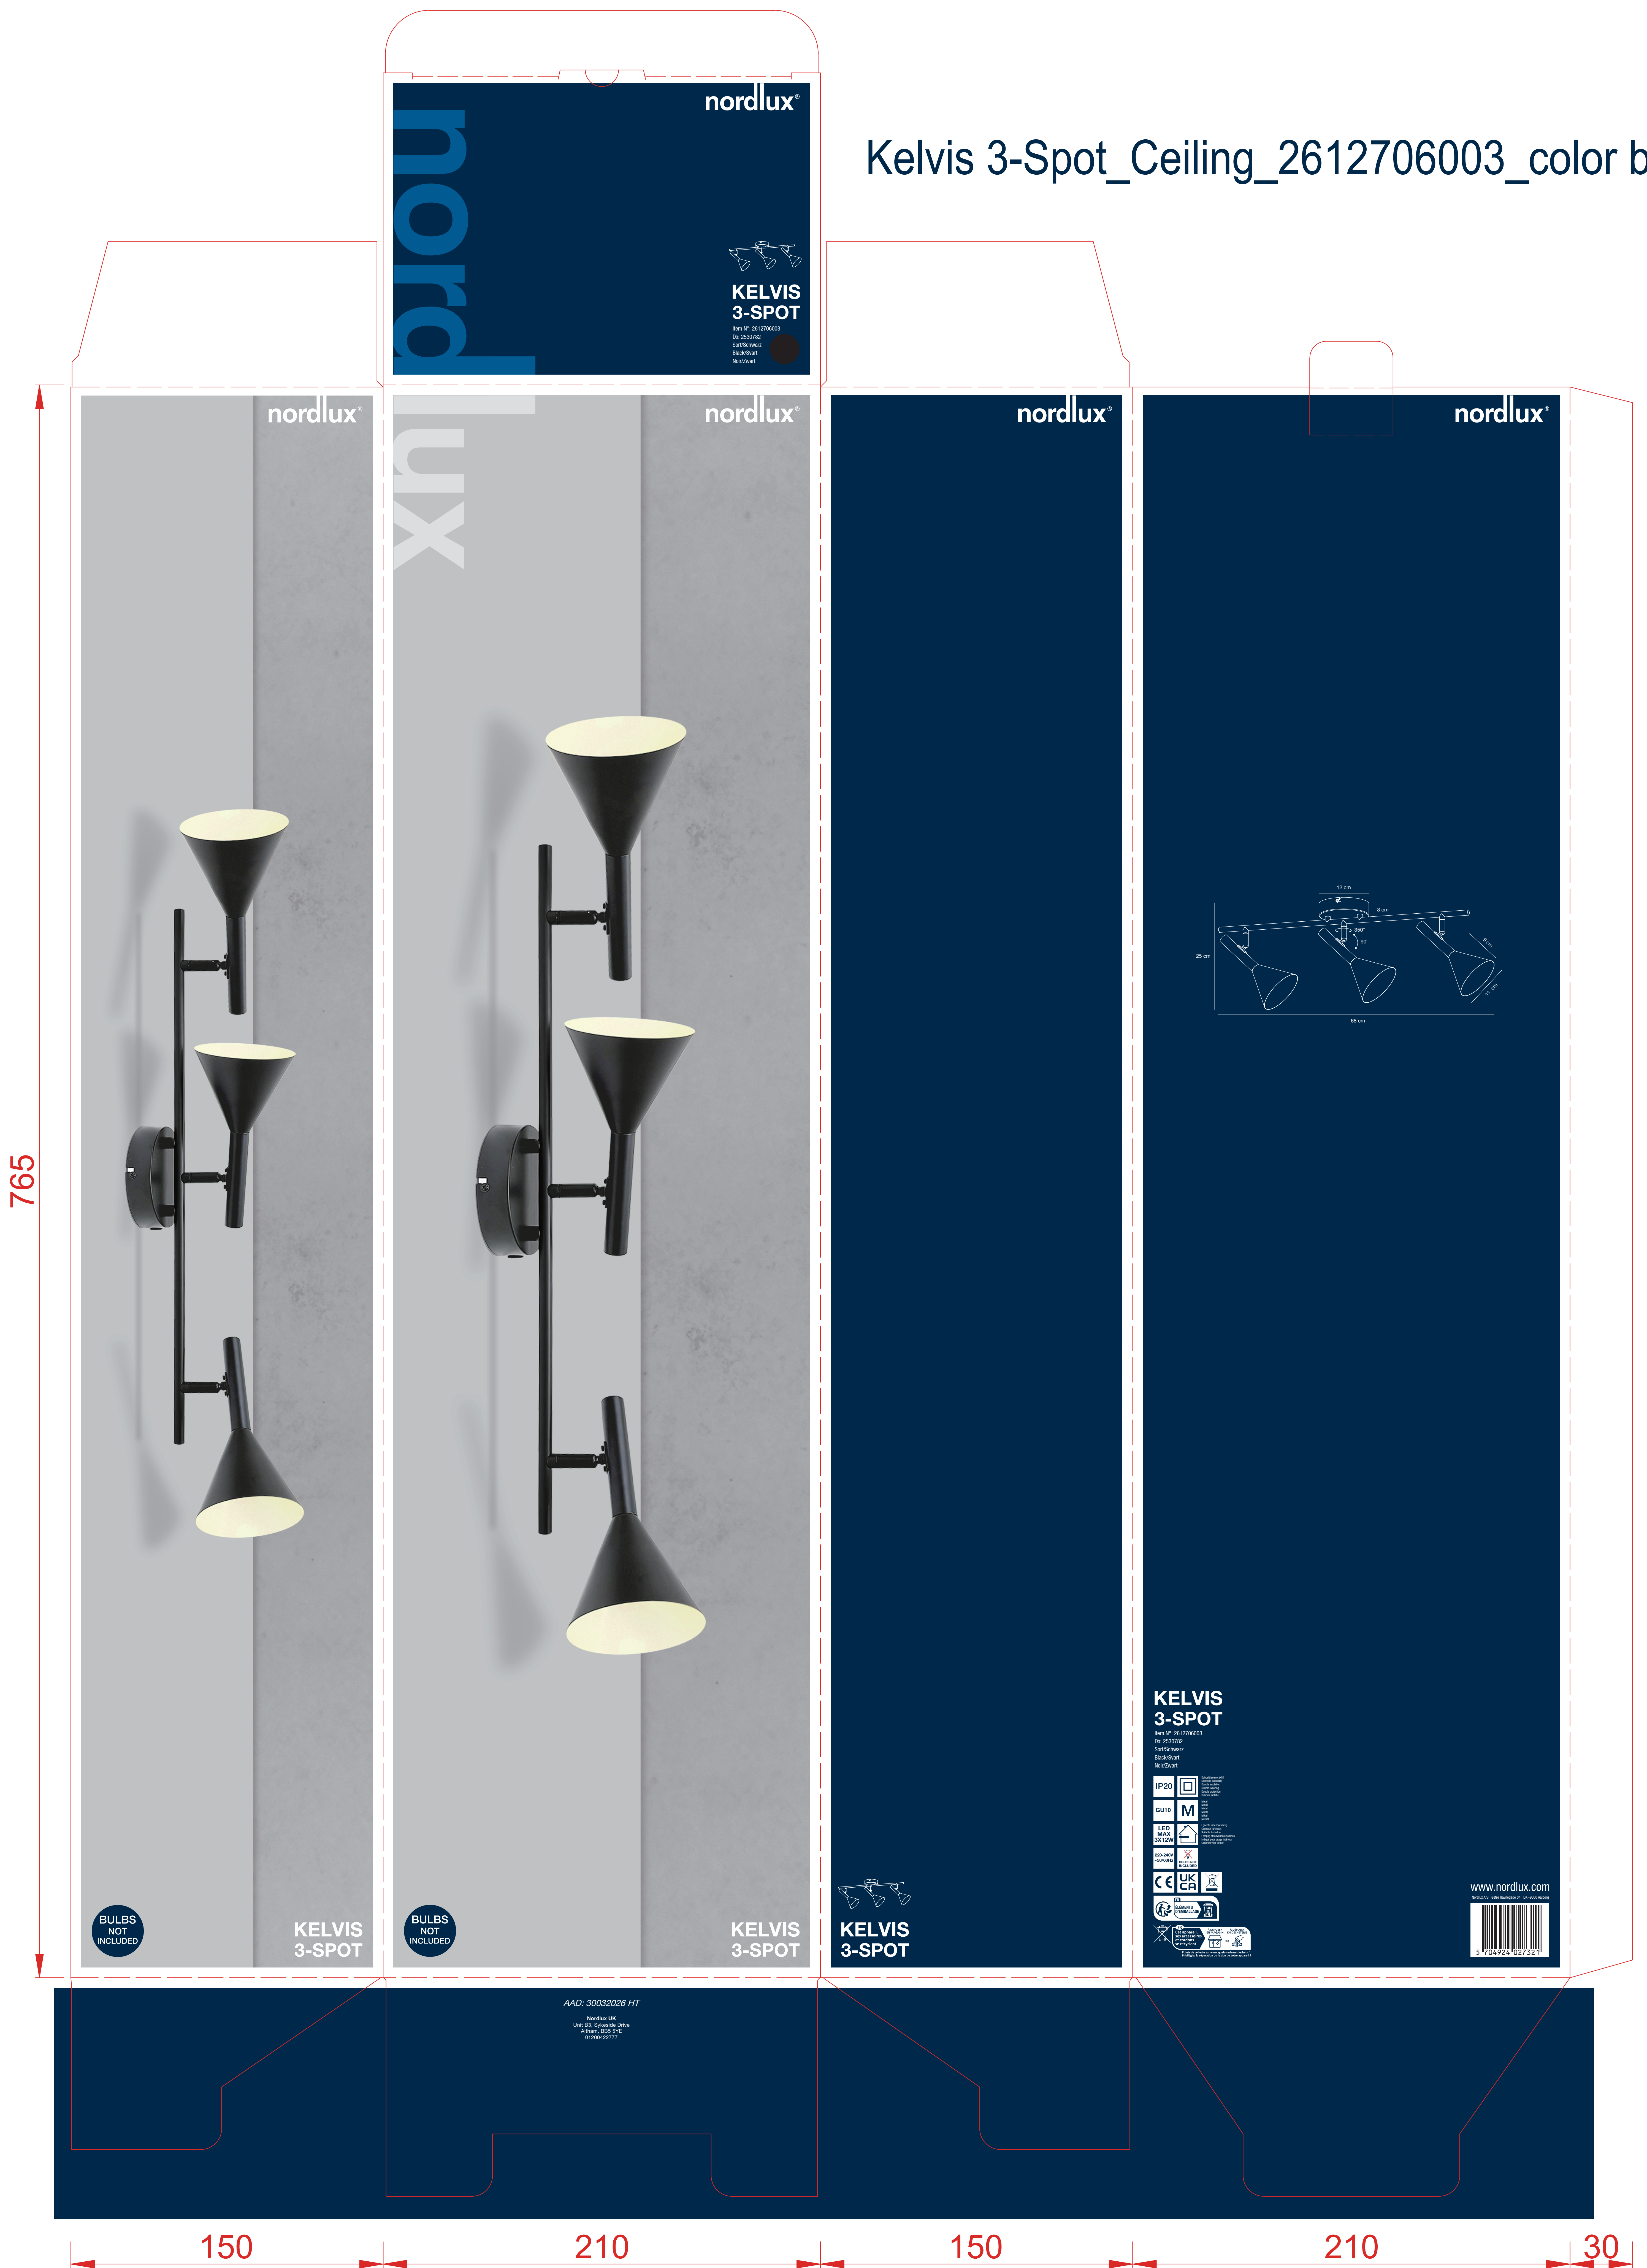

Kelvis 3-Spot_Ceiling_2612706003_color box

765

BULBS NOT INCLUDED

KELVIS 3-SPOT

BULBS NOT INCLUDED

KELVIS 3-SPOT

KELVIS 3-SPOT

KELVIS 3-SPOT

Item N°: 2612706003
DE: 2530782
Series: Kelvis
Black/Grey
New Design

IP20
GU10
LED
MAX 3X12W
200-240V
50/60Hz
CE
UK
CFR
RoHS
RECYCLED

www.nordlux.com

150

210

150

210

30