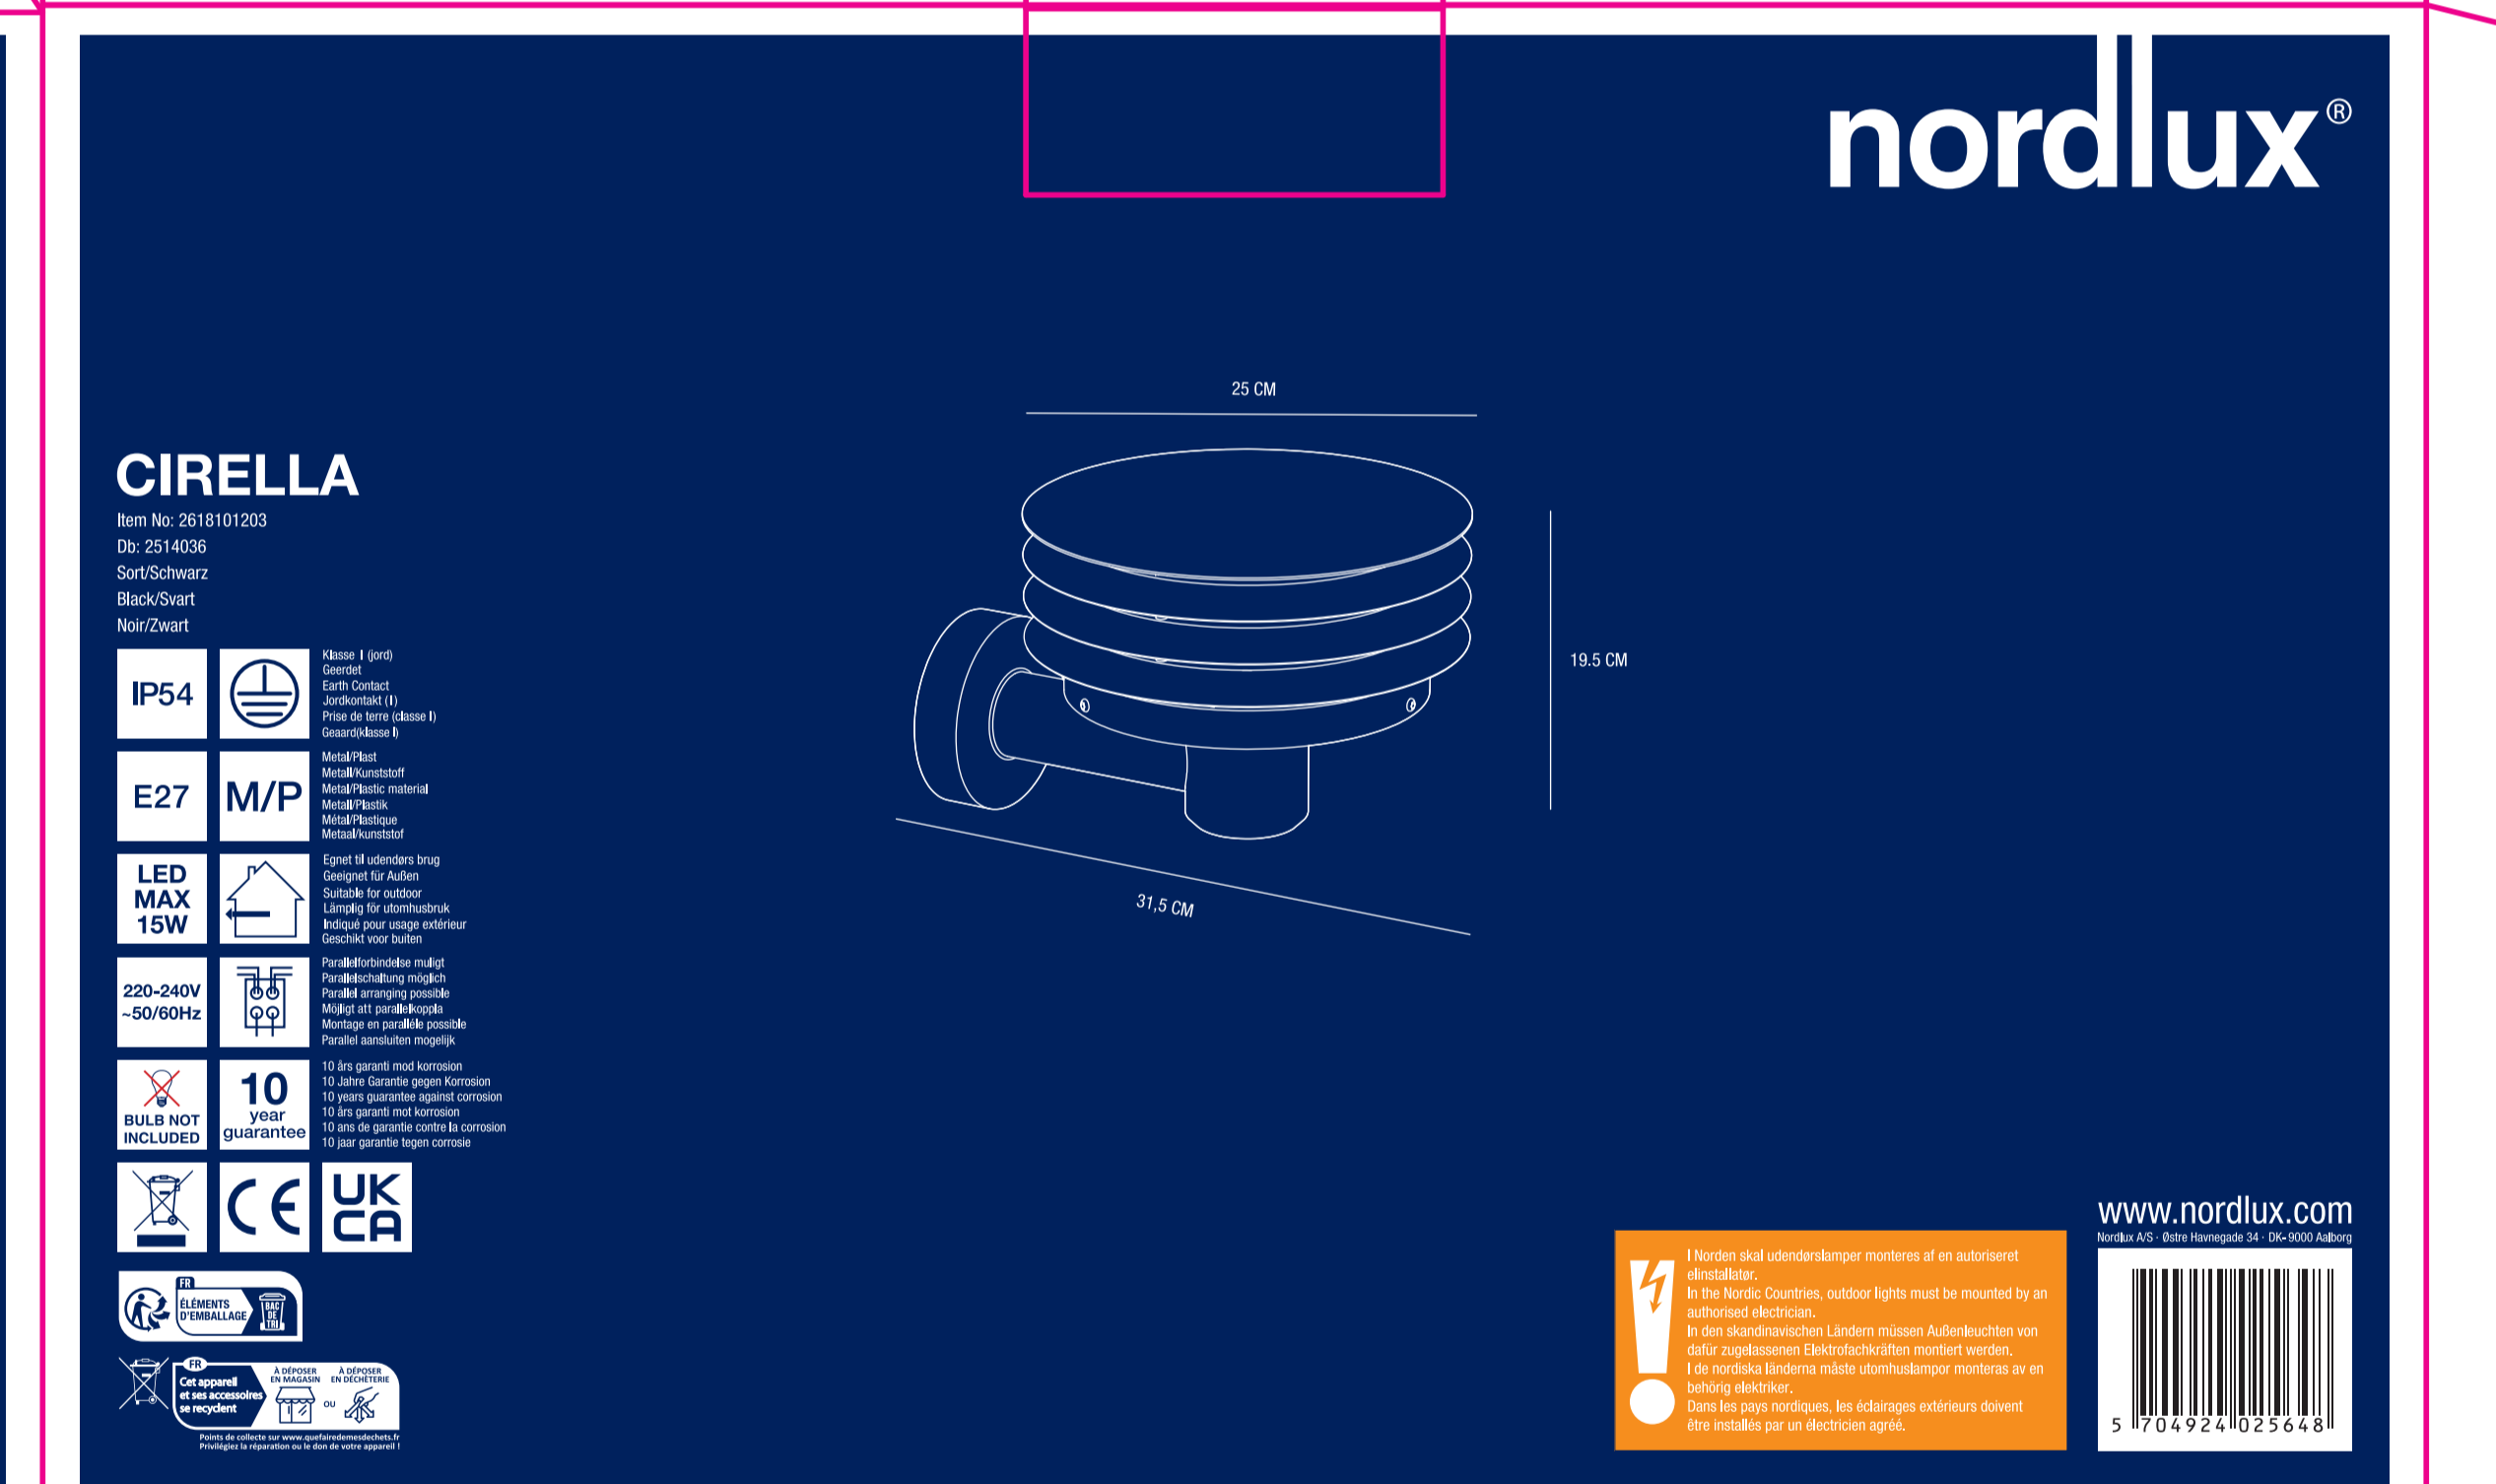

320x255x205mm

PANTONE 2767 C

AAD: 16042026 NS
Nordlux UK
Unit B3, Sykeside Drive
Allitton, BB5 5YE
01200422777