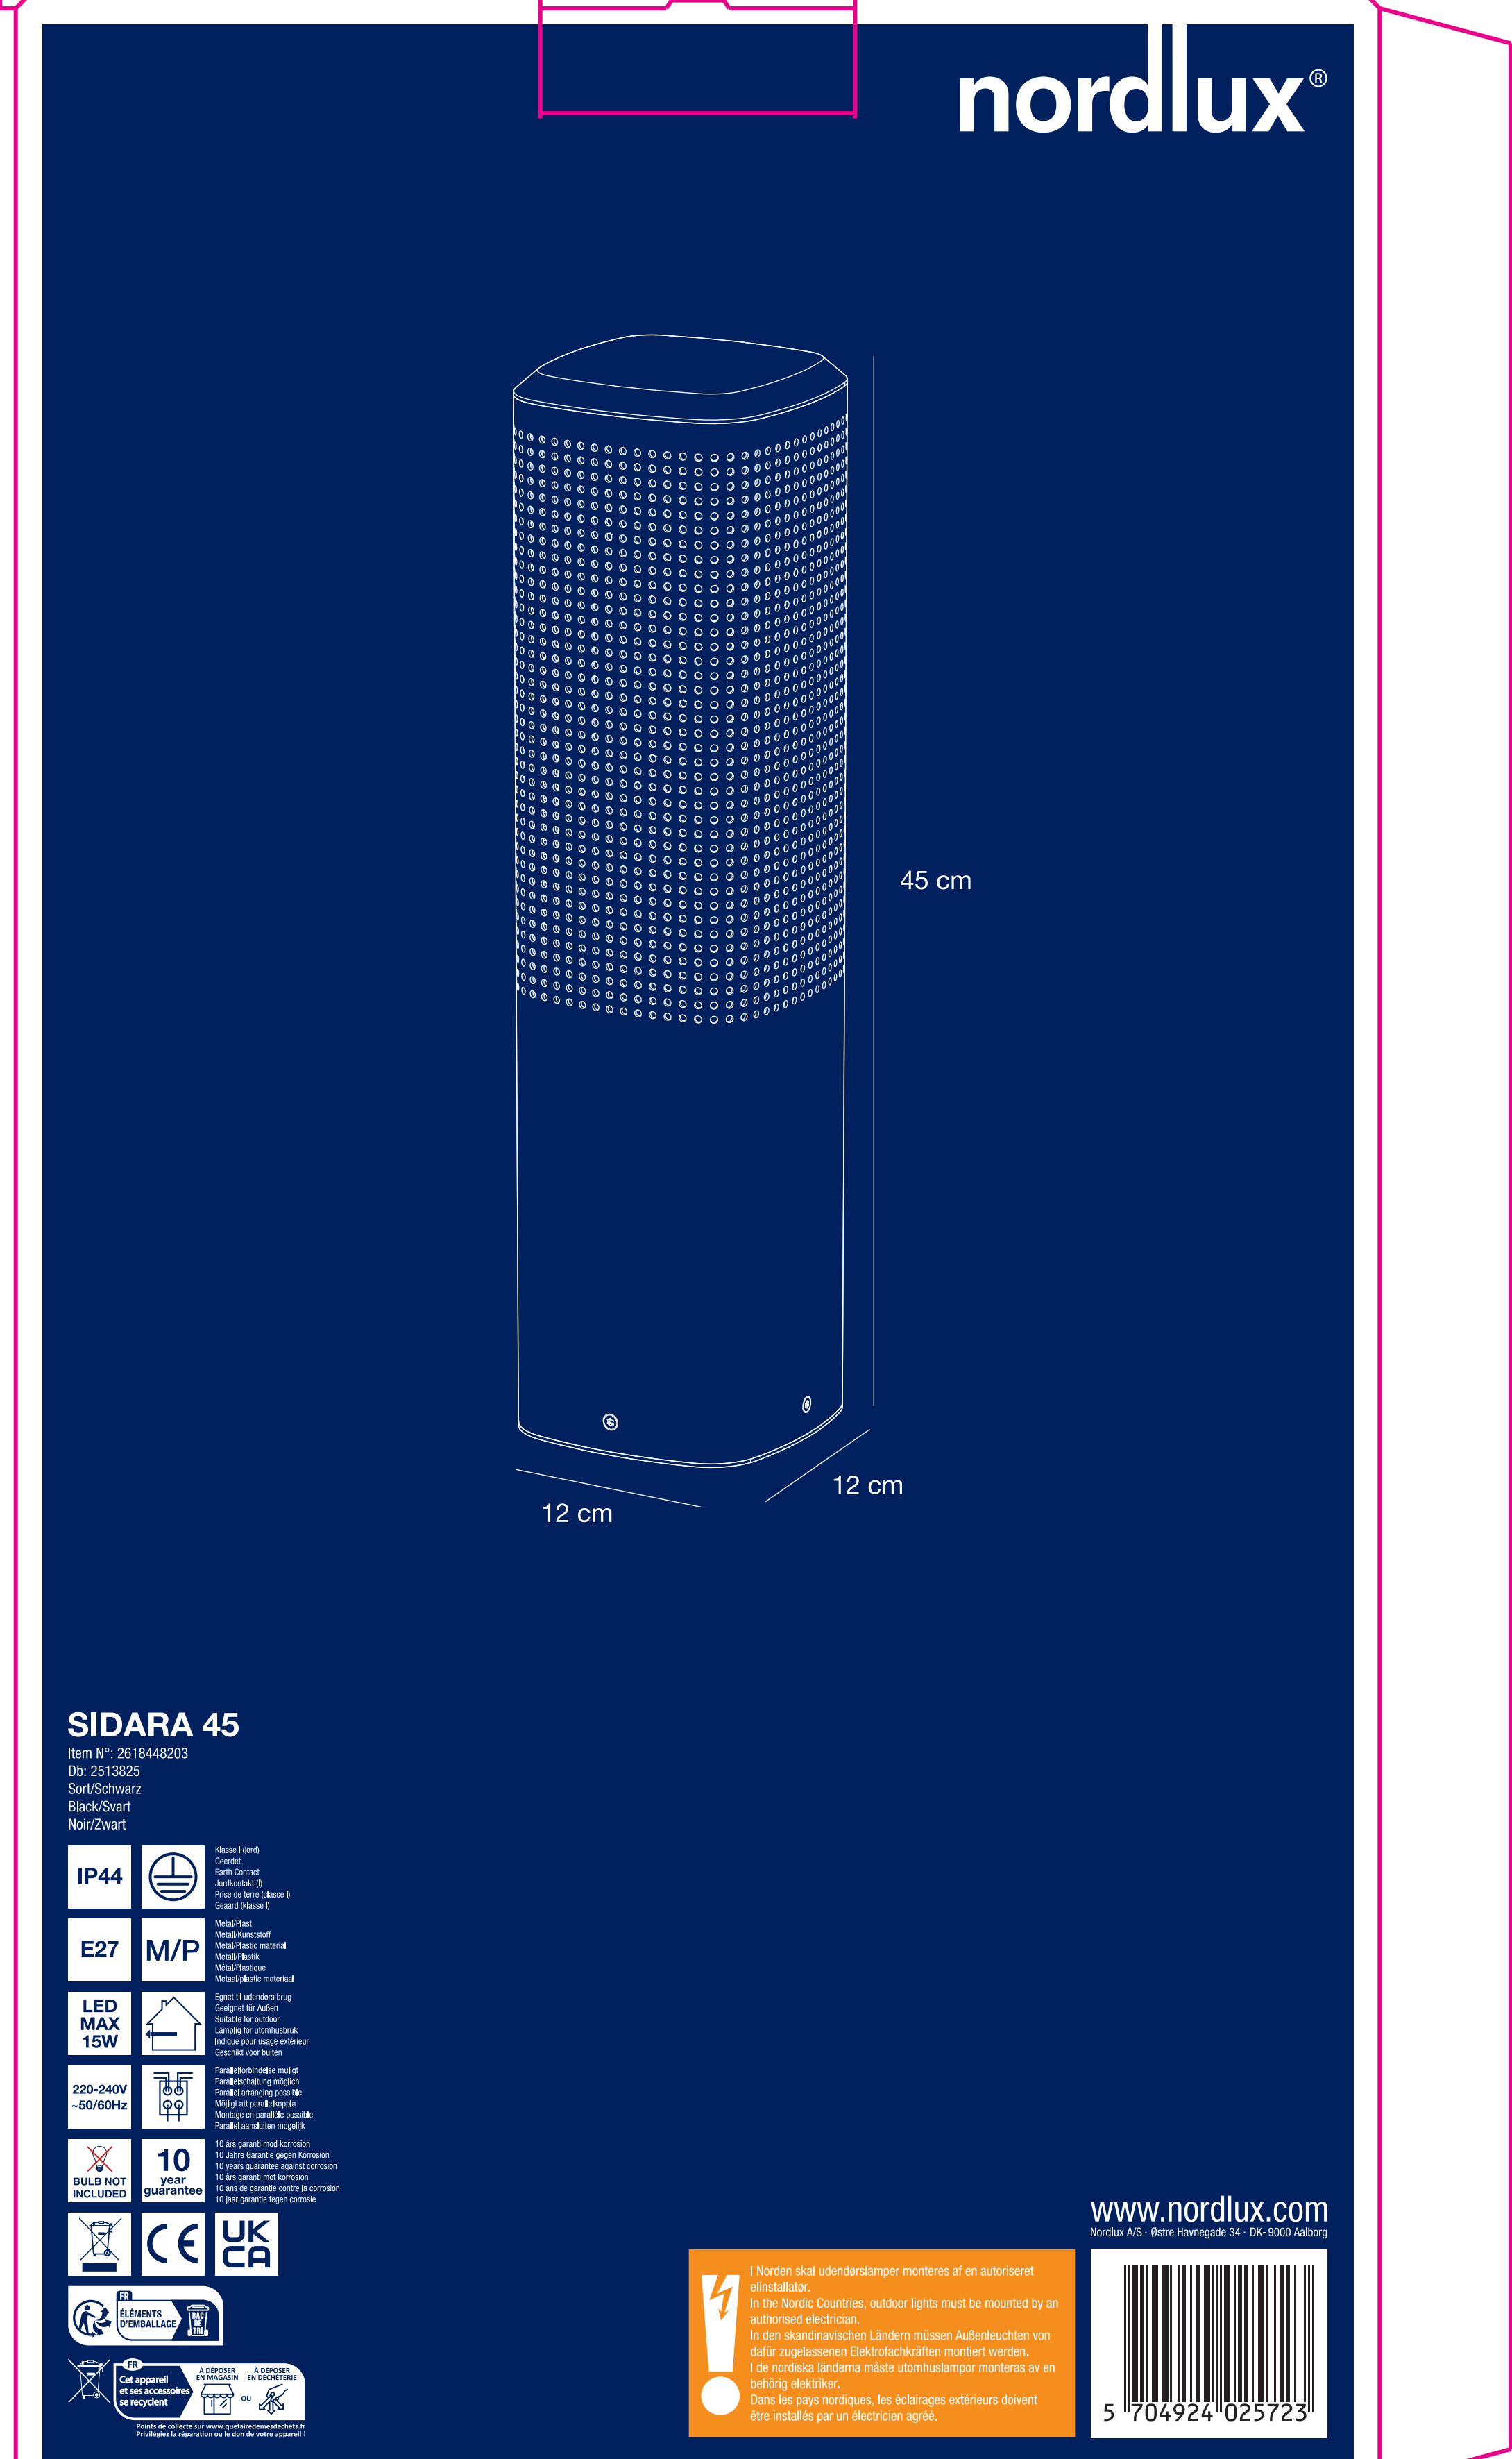

PANTONE 2767 C

260x140x475mm

AAD: 16042026 NS
Nordlux UK
Unit B3, Sykeside Drive
Altham, BB5 5YE
01200422777