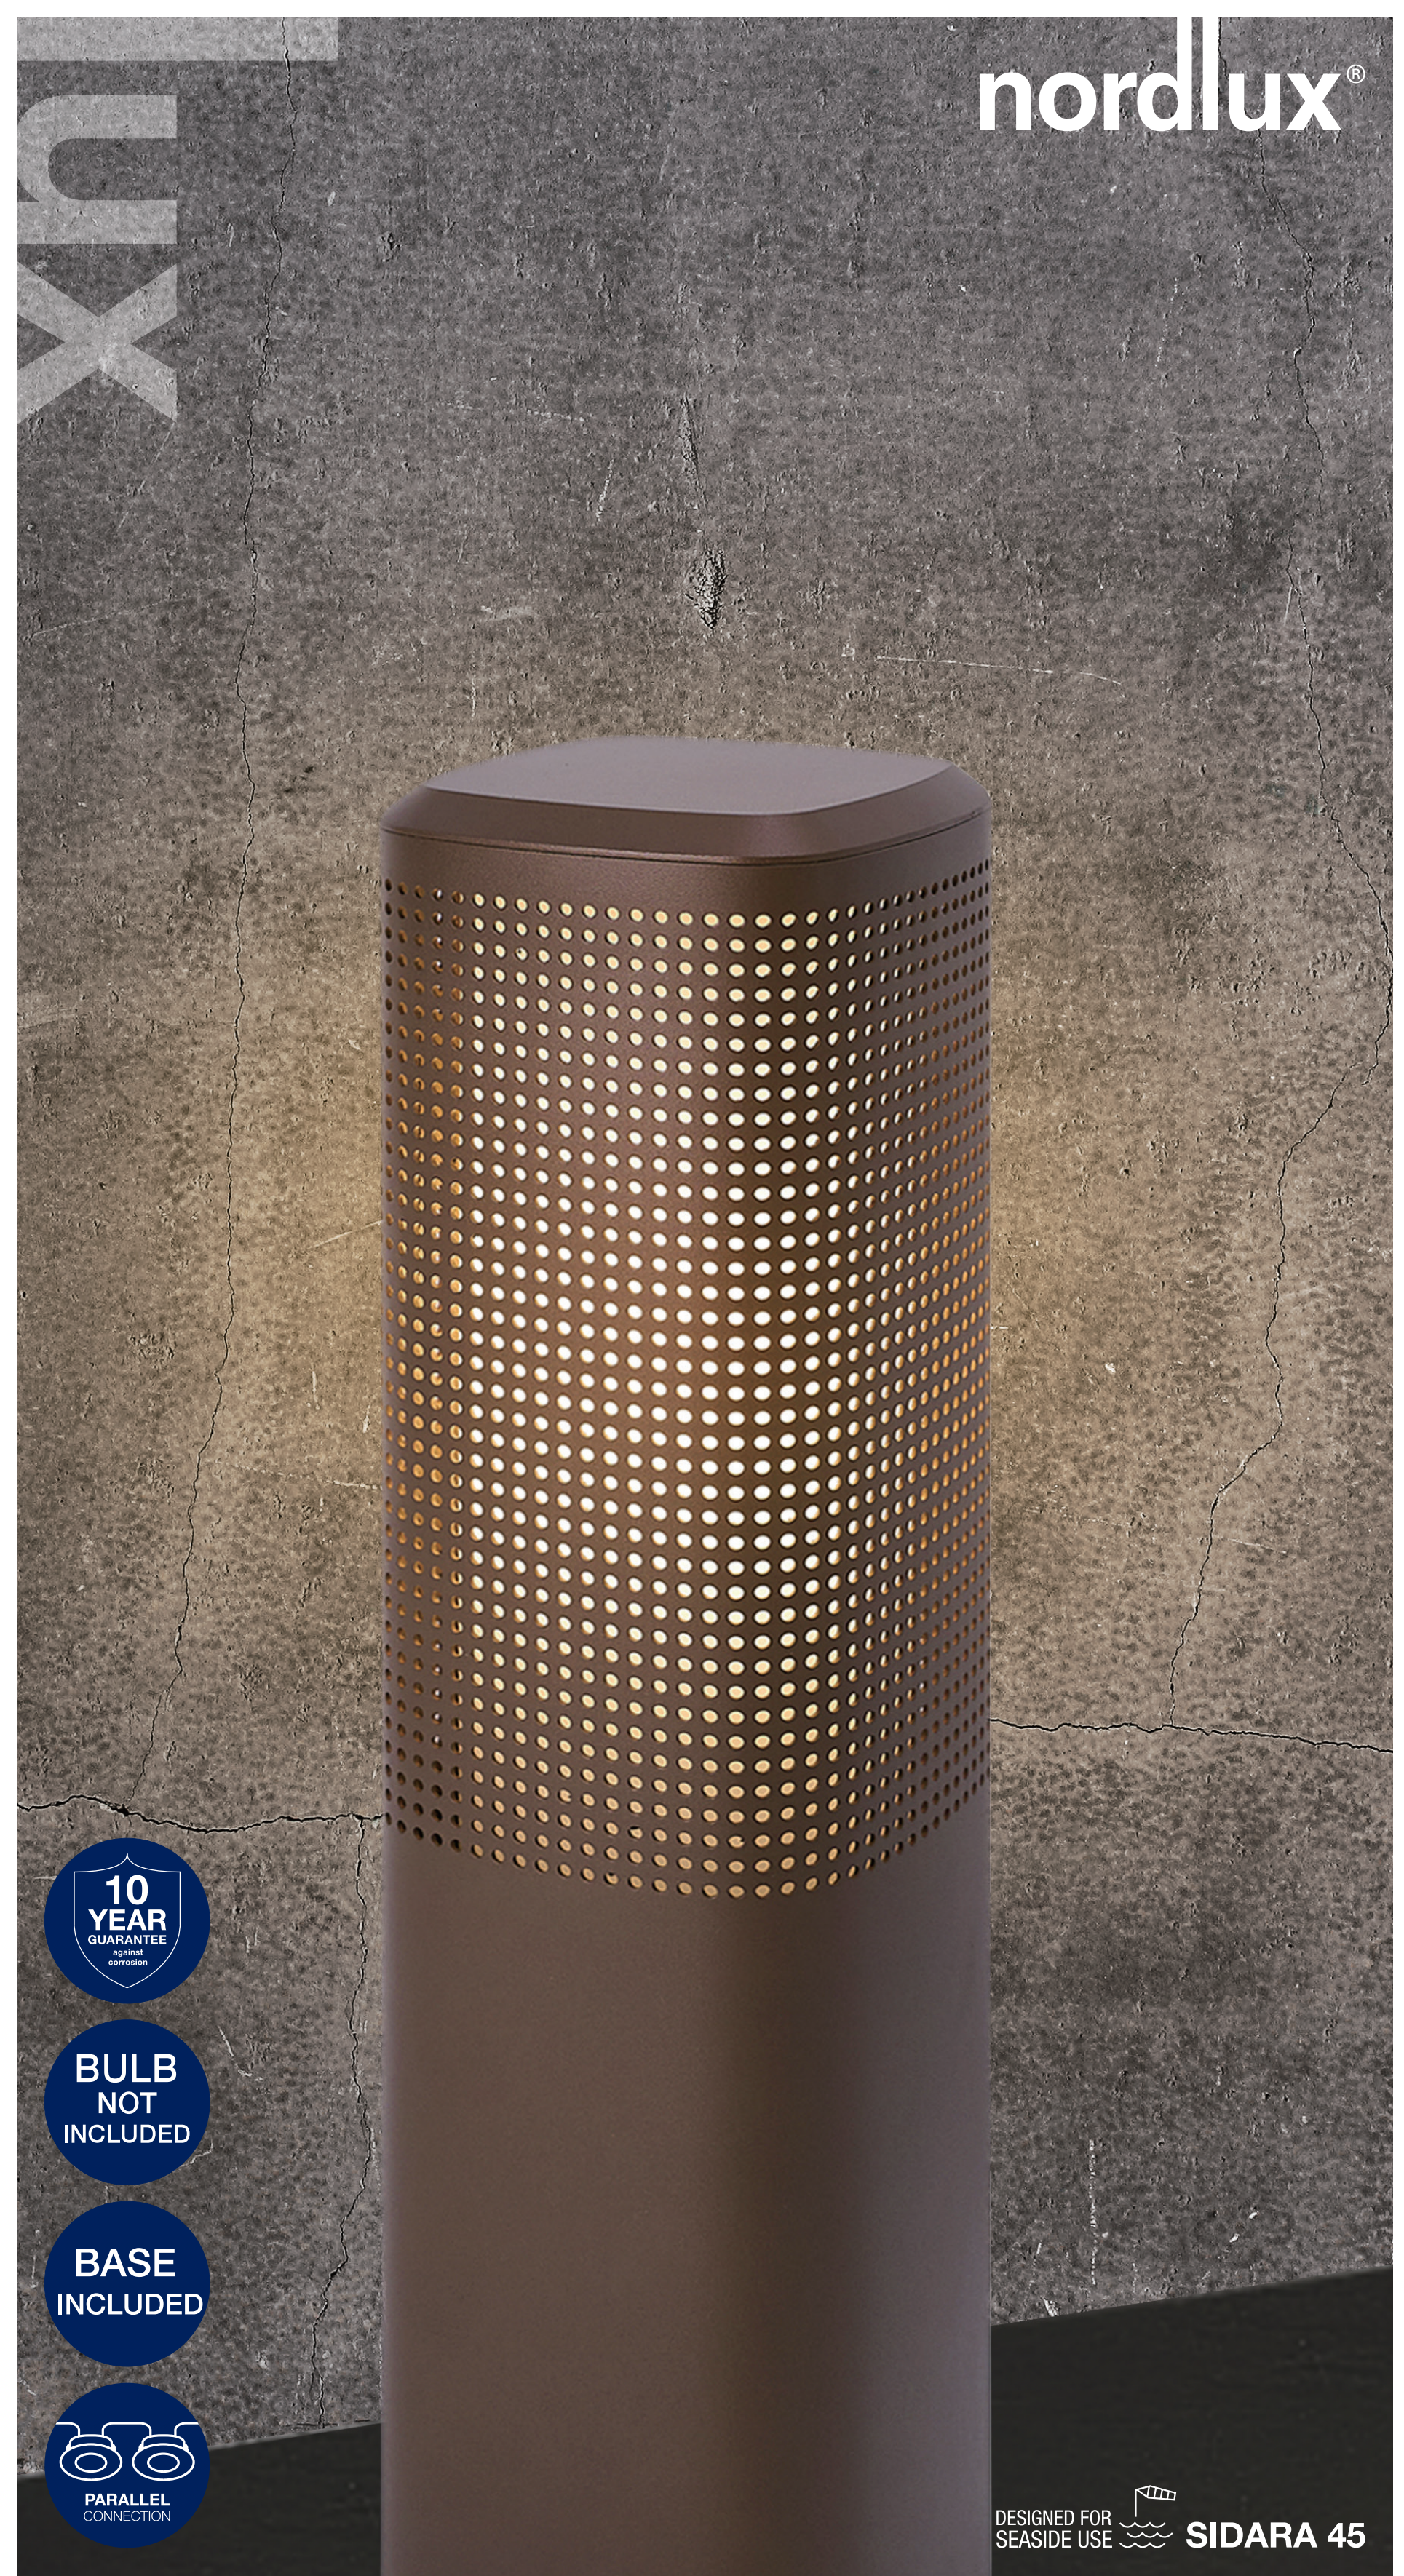

260x140x475mm
PANTONE 2767 C

AAD: 16042026 NS
Nordlux UK
Unit B3, Sykeside Drive
Altham, BB5 5YE
01200422777