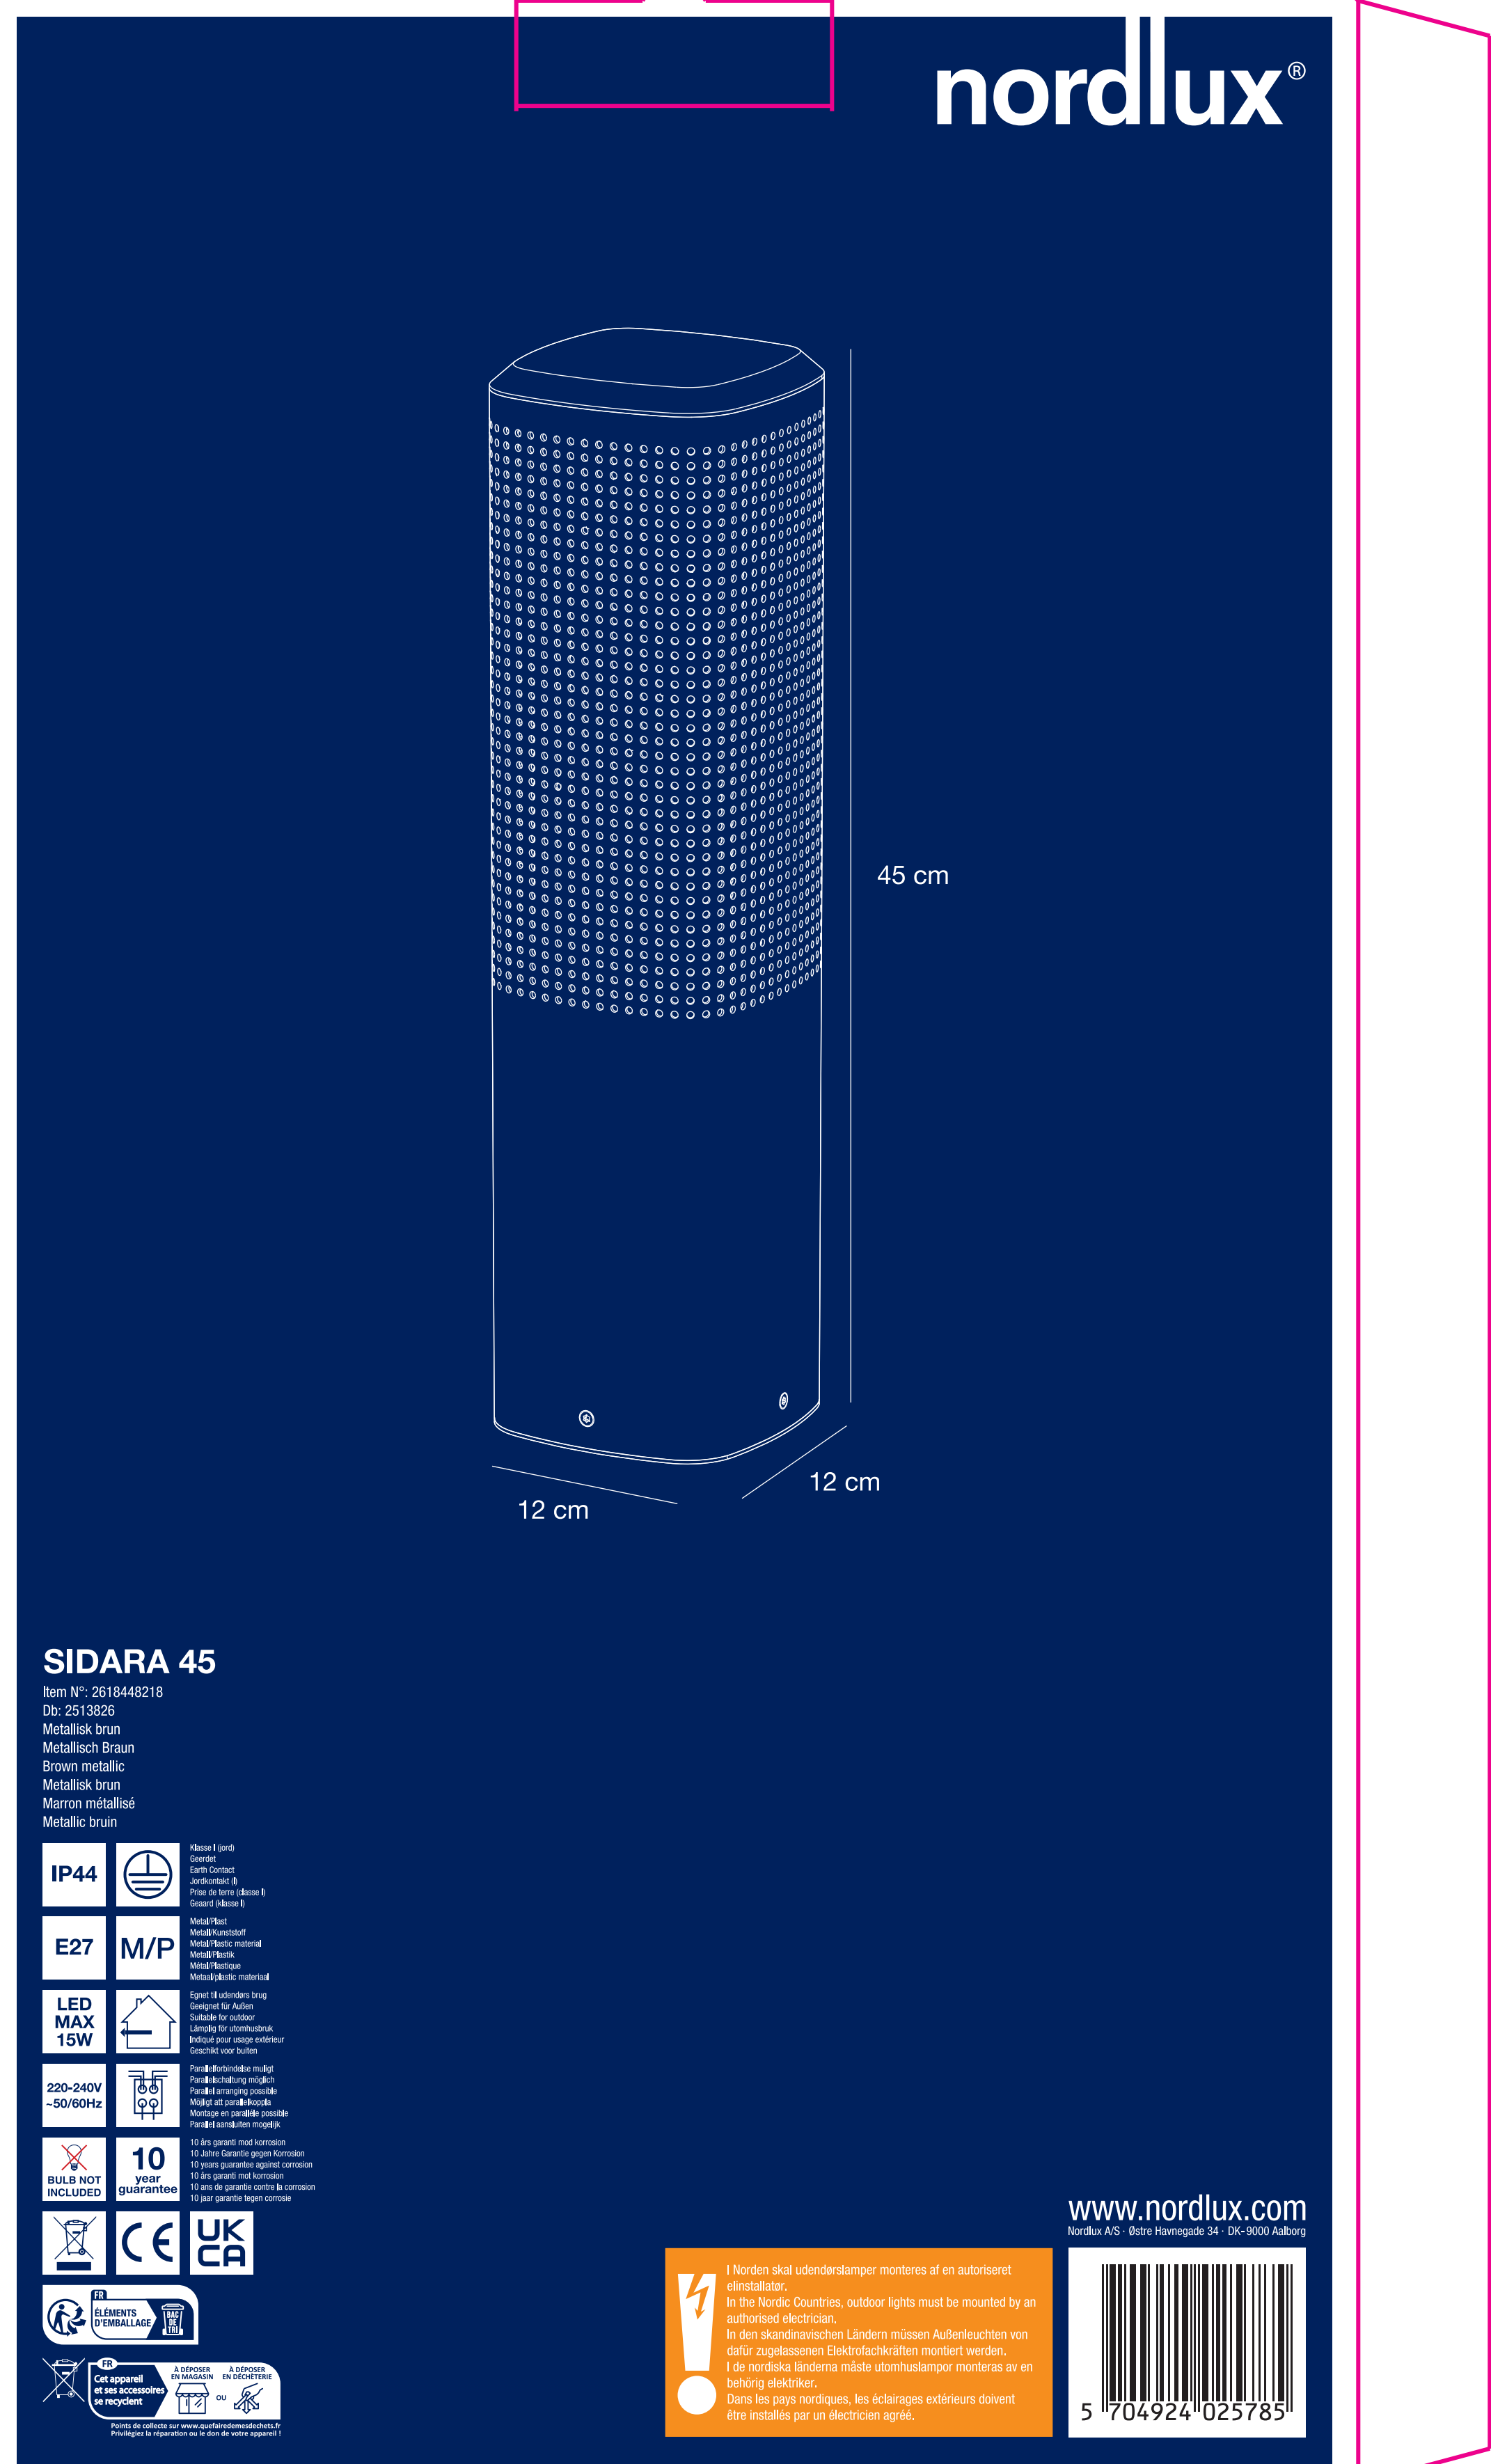

260x140x475mm
PANTONE 2767 C

AAD: 16042026 NS
Nordlux UK
Unit B3, Sykeside Drive
Altham, BB5 5YE
01200422777