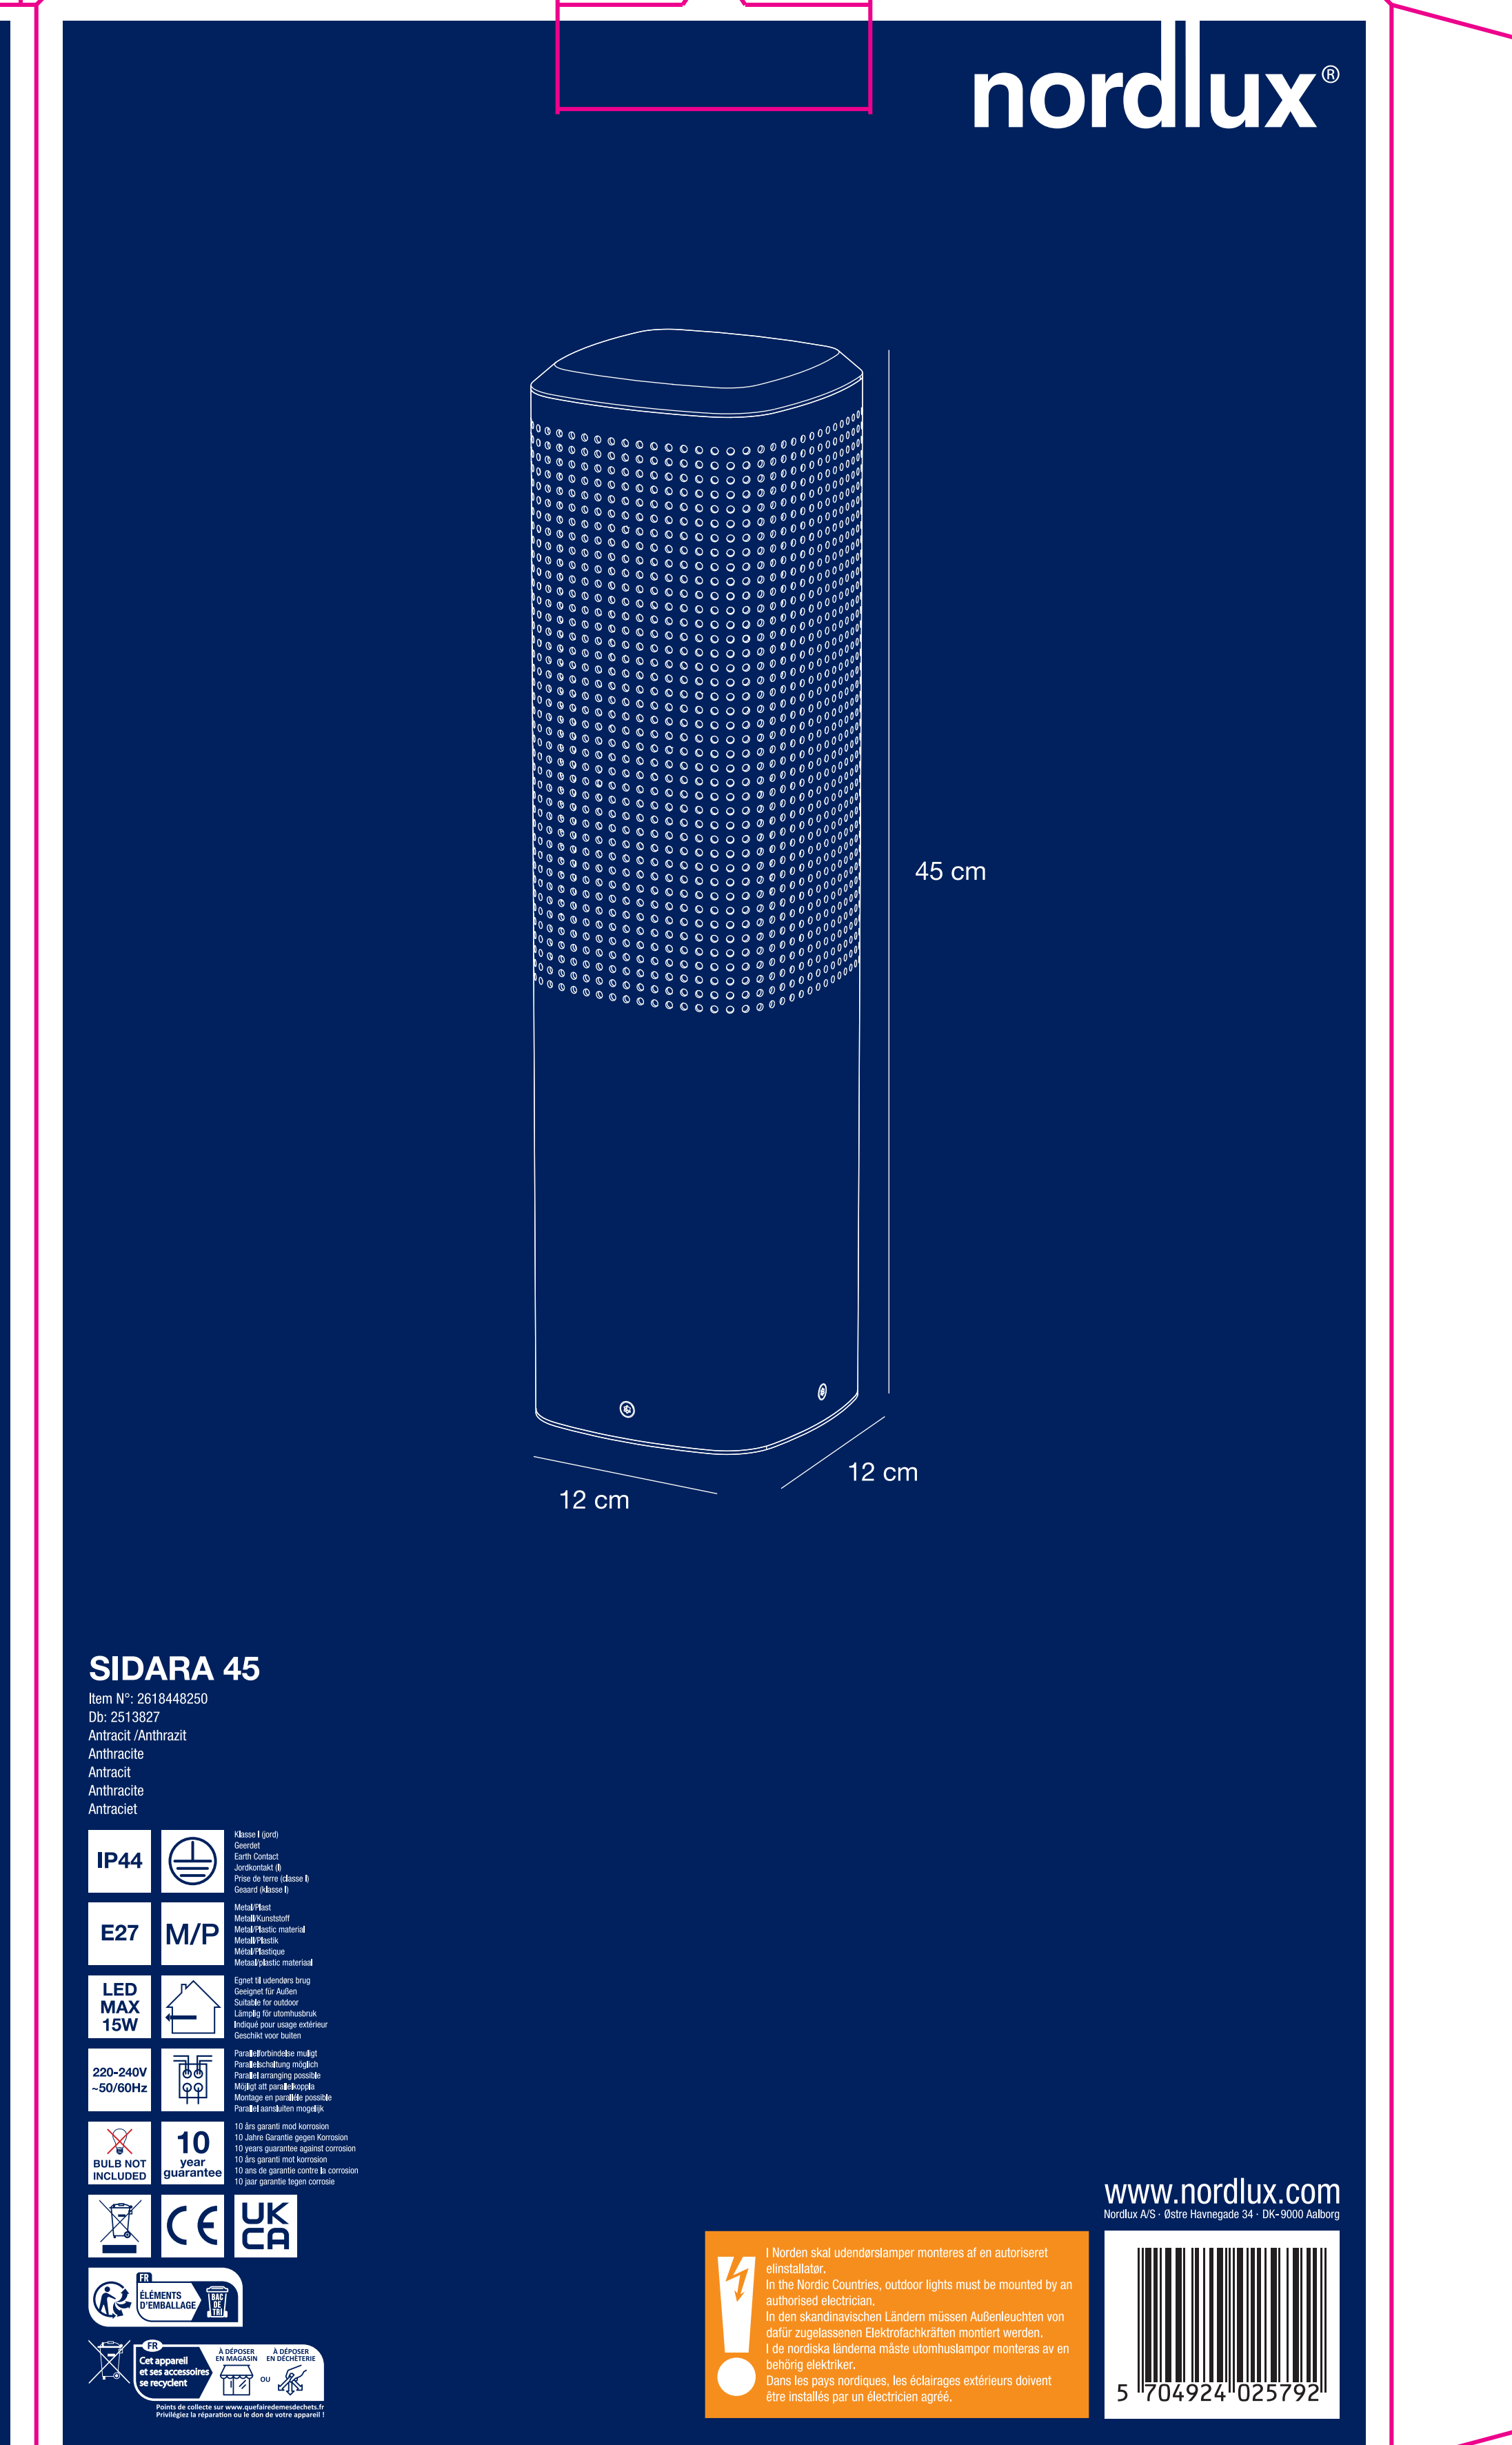

260x140x475mm
PANTONE 2767 C

AAD: 16042026 NS
Nordlux UK
Unit B3, Sykeside Drive
Altham, BB5 5YE
01200422777