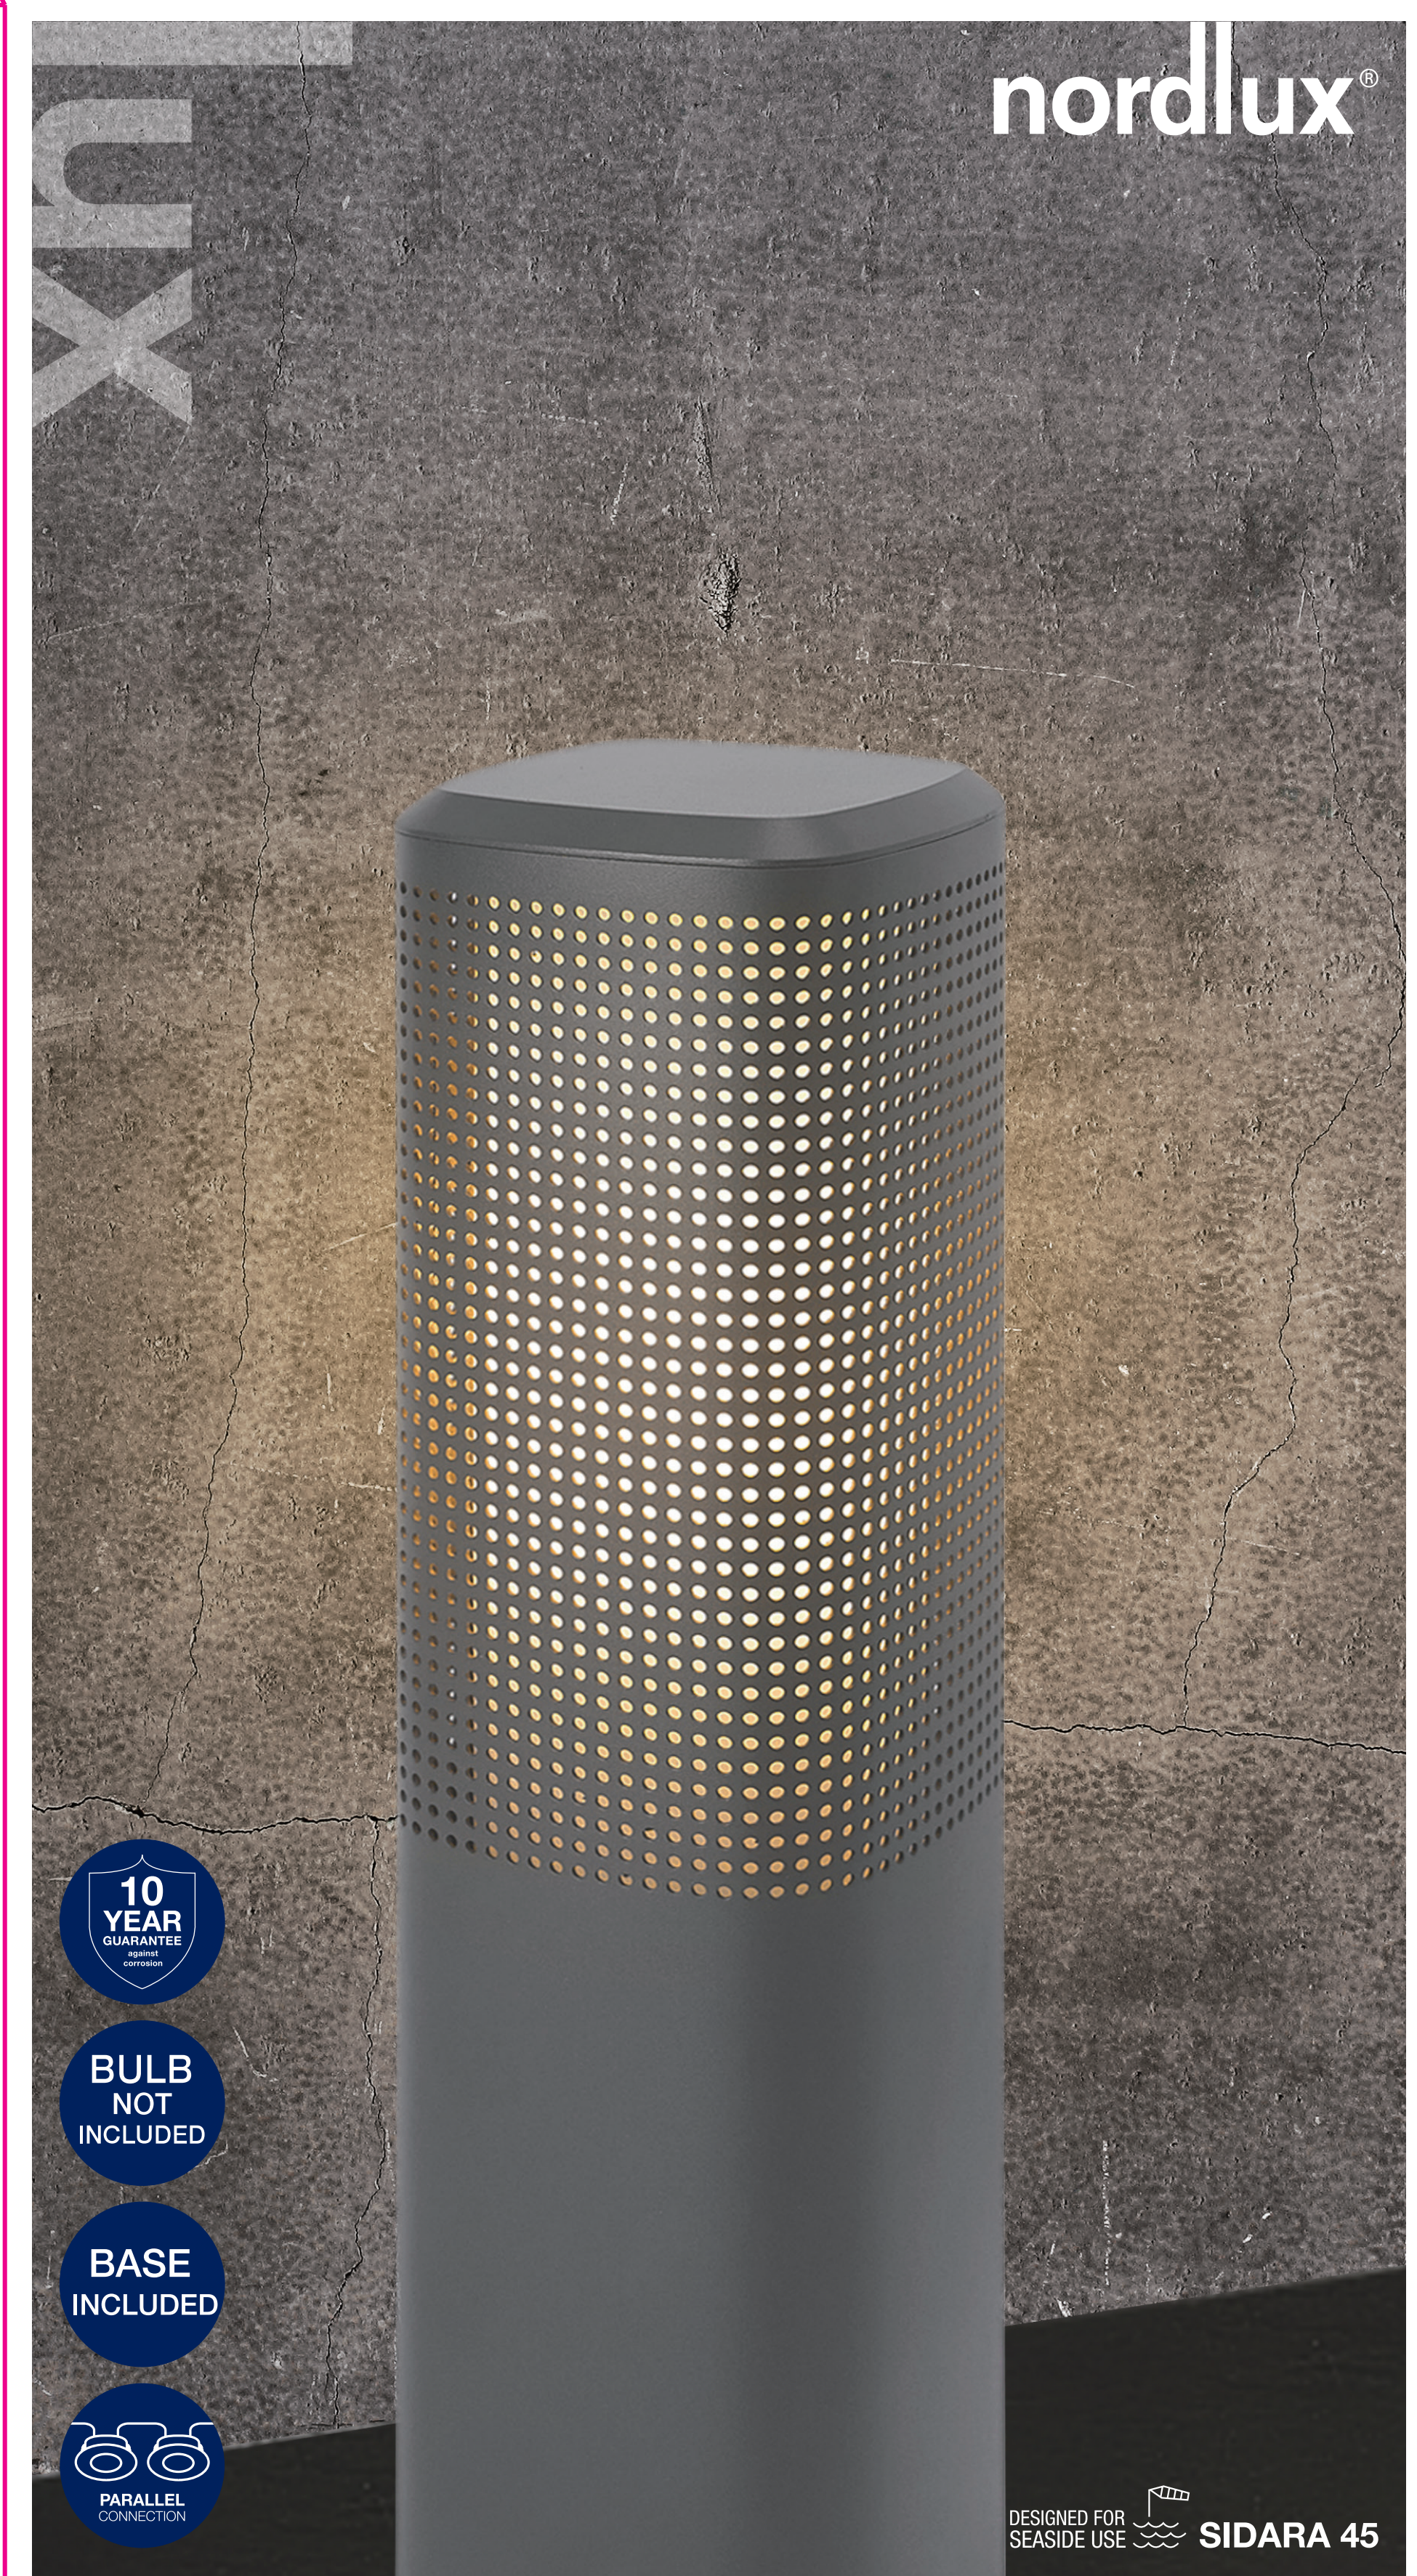

260x140x475mm
PANTONE 2767 C

AAD: 16042026 NS
Nordlux UK
Unit B3, Sykeside Drive
Altham, BB5 5YE
01200422777