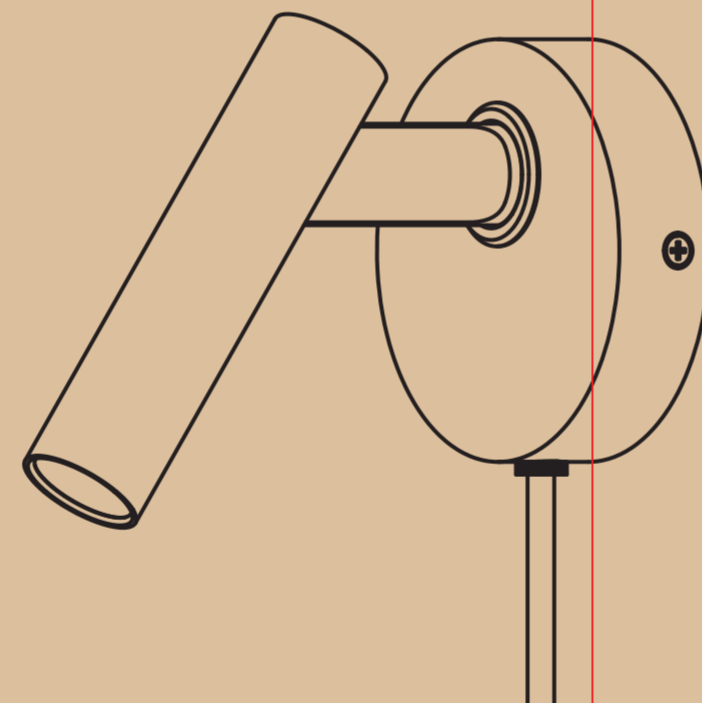

140x115x120mm

MAKOTO

by Nital Studio

Nital Studio was founded by industrial designer Nital Patel - driven by curiosity and a fascination with how objects are made, and how they subtly shape our everyday lives. Having lived in many parts of the world, he brings a global perspective to his work, where cultures, crafts, and ideas meet. For Nital, design isn't just a profession, it's how he understands and responds to the world around him.

He finds inspiration everywhere: in culture, music, fashion, and art. He loves when contrasting ideas collide - when something contemporary meets something timeless and sparks a new conversation.

For Nital, good design connects function with feeling. In lighting, he explores how technology and tactility can merge so seamlessly that the experience feels effortless - something you don't notice but simply feel.

Nital Studio

MAKOTO

by Nital Studio

MAKOTO

by Nital Studio

Socket type
G9

Bulb not
included

5
LED Max
wattage

MAKOTO

by Nital Studio

- Item number 2620051033
- Color Satin chrome
- Material Metal
- IP Class IP20, indoor use, class II
- Voltage 220-240~50/60Hz
- Cable Black textile cable, 180 cm replaceable
- Switch On the cable
- Light source Excl. G9, LED Max. 5W

www.dftpglobal.com

5 704924 026713

Nordlux UK
Unit 22, Deanfield Cour
B7 1QS Clitheroe Lancashire
01200422777

AAD: 01112025 EL

Height x Width x Depth COLOR BOX (CM) 12 x 14 x 11.5	NET WEIGHT COLOR BOX (KG)
GROSS WEIGHT COLOR BOX (KG)	VOLUME COLOR BOX (CBM) 0.002