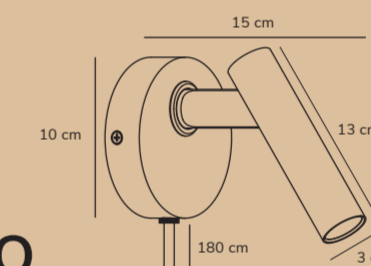

MAKOTO

by Nital Studio

- Item number 2620051033
- Color Satin chrome
- Material Metal
- IP Class IP20, indoor use, class II
- Voltage 220-240~50/60Hz
- Cable Black textile cable, 180 cm replaceable
- Switch On the cable
- Light source Excl. G9, LED Max. 5W

www.dftpglobal.com

5 704924 026713

Nordlux UK
Unit 22, Deanfield Cour
B7 1QS Clitheroe Lancashire
01200422777

AAD: 01112025 EL

Height x Width x Depth COLOR BOX (CM) 12 x 14 x 11.5	NET WEIGHT COLOR BOX (KG)
GROSS WEIGHT COLOR BOX (KG)	VOLUME COLOR BOX (CBM) 0.002