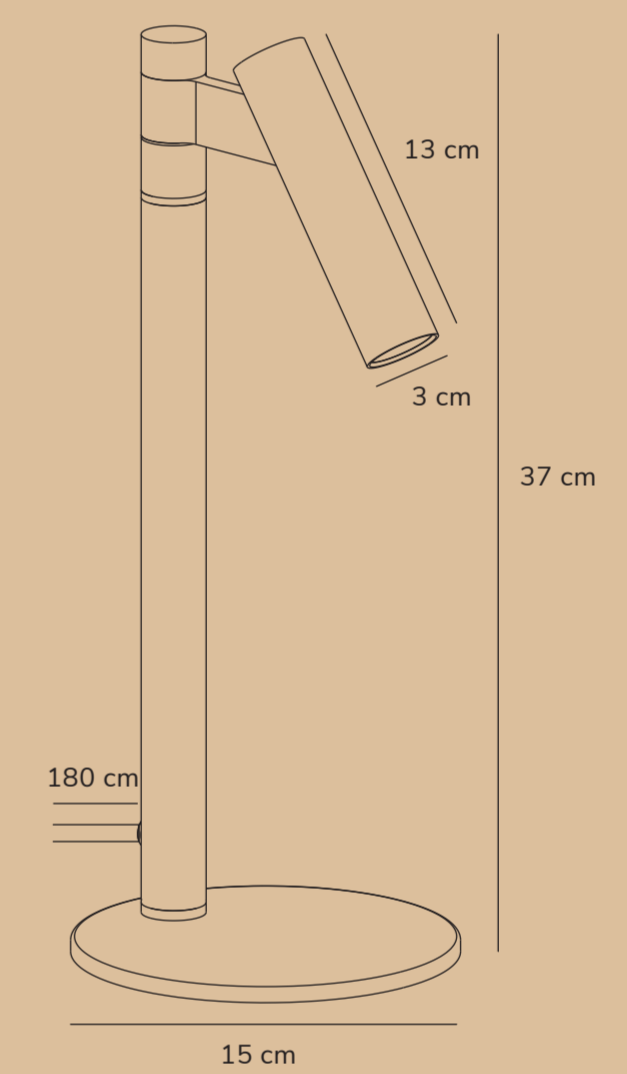

180x180x415mm

MAKOTO

by Nital Studio

MAKOTO

by Nital Studio

MAKOTO

by Nital Studio

He finds inspiration everywhere: in culture, music, fashion, and art. He loves when contrasting ideas collide - when something contemporary meets something timeless and sparks a new conversation.

For Nital, good design connects function with feeling. In lighting, he explores how technology and tactility can merge so seamlessly that the experience feels effortless - something you don't notice but simply feel.

Nital Patel

Nital Studio

Socket type
G9

Bulb not
included

5
LED Max
wattage

MAKOTO

by Nital Studio

Item number 2620075033
Color Satin chrome
Material Metal
IP Class IP20, indoor use, class II
Voltage 220-240-50/60Hz
Cable Black textile cable, 180 cm non replaceable
Switch On the cable
Light source Excl. G9, LED Max. 5W

www.dftglobal.com