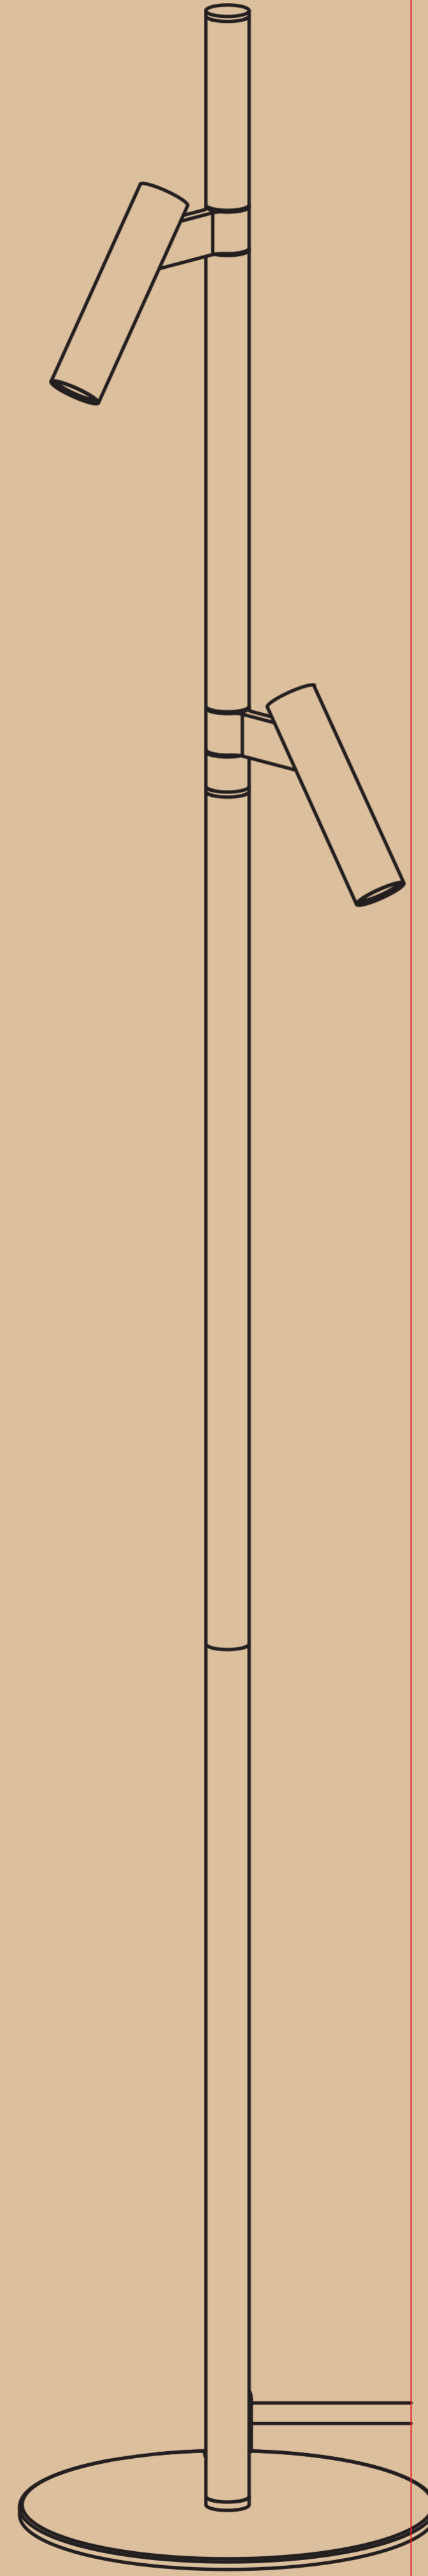

270x75x560mm

长型号: 2620094033 560mm 270x75x560mm 2025

注意: “印刷前请认真校对, 否则后果自负”

MAKOTO
by Nital Studio

MAKOTO
by Nital Studio

MAKOTO
by Nital Studio

Nital Studio was founded by industrial designer Nital Patel - driven by curiosity and a fascination with how objects are made, and how they subtly shape our everyday lives. Having lived in many parts of the world, he brings a global perspective to his work, where cultures, crafts, and ideas meet. For Nital, design isn't just a profession, it's how he understands and responds to the world around him.

He finds inspiration everywhere: in culture, music, fashion, and art. He loves when contrasting ideas collide - when something contemporary meets something timeless and sparks a new conversation.

For Nital, good design connects function with feeling. In lighting, he explores how technology and tactility can merge so seamlessly that the experience feels effortless - something you don't notice but simply feel.

MAKOTO
by Nital Studio

Item number 2620094033
Color Satin chrome
Material Metal
IP Class IP20, indoor use, class II
Voltage 220-240-50/60Hz
Cable Black textile cable, 250 cm non replaceable
Switch On the cable
Light source Excl. G9, LED Max. 2x5W

Nital Patel
Nital Studio