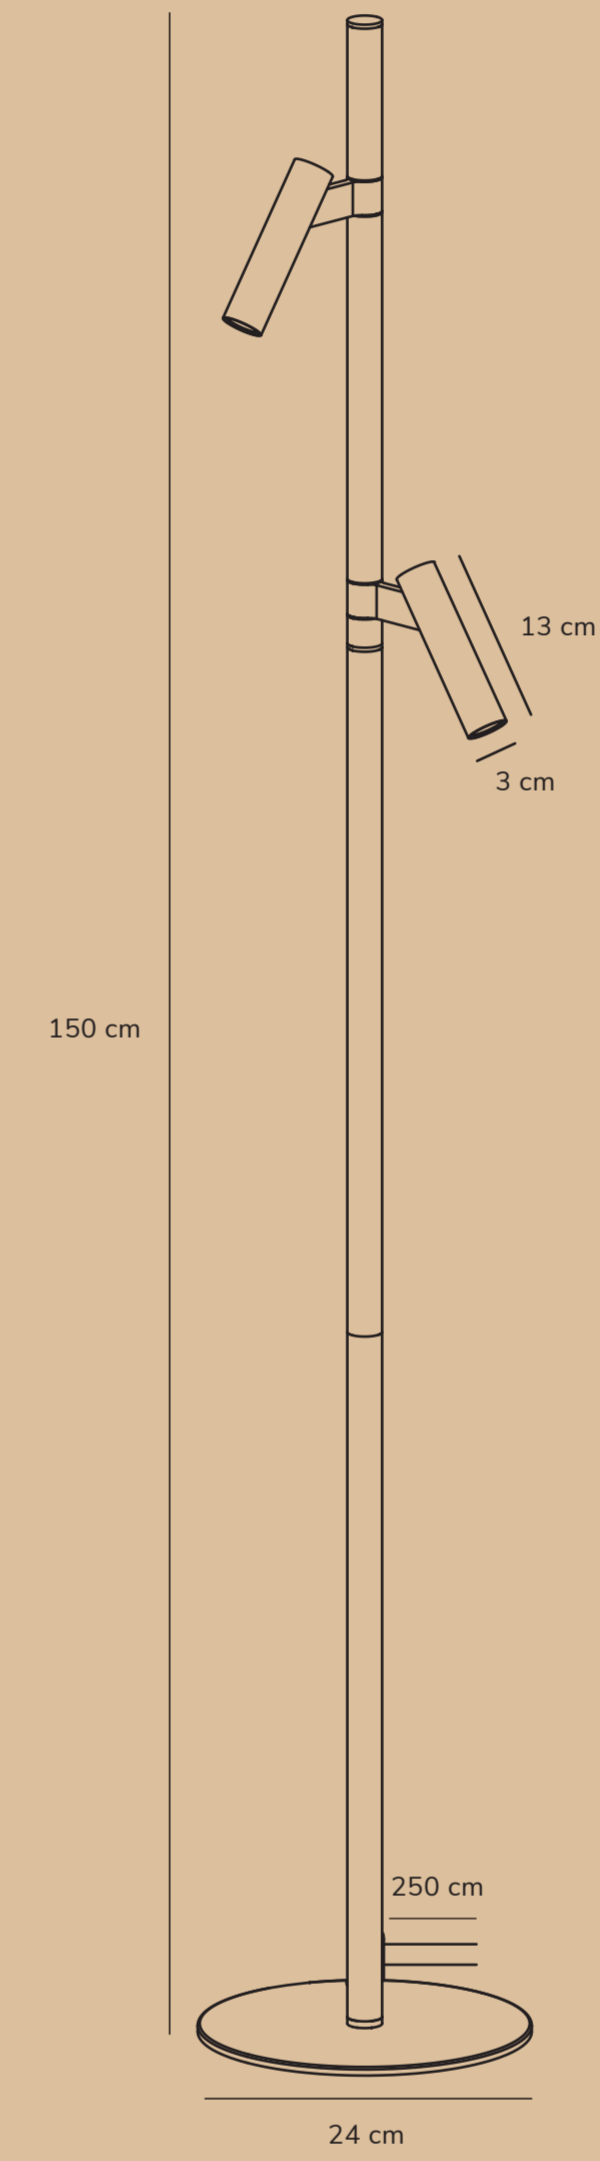

270x75x560mm

长型号: 2620094033 560mm 270x75x560mm 2025

注意: “印刷前请认真校对, 否则后果自负”

MAKOTO
by Nital Studio

MAKOTO
by Nital Studio

MAKOTO
by Nital Studio

Nital Studio was founded by industrial designer Nital Patel - driven by curiosity and a fascination with how objects are made, and how they subtly shape our everyday lives. Having lived in many parts of the world, he brings a global perspective to his work, where cultures, crafts, and ideas meet. For Nital, design isn't just a profession, it's how he understands and responds to the world around him.

He finds inspiration everywhere: in culture, music, fashion, and art. He loves when contrasting ideas collide - when something contemporary meets something timeless and sparks a new conversation.

For Nital, good design connects function with feeling. In lighting, he explores how technology and tactility can merge so seamlessly that the experience feels effortless - something you don't notice but simply feel.

MAKOTO
by Nital Studio

Item number 2620094033
Color Satin chrome
Material Metal
IP Class IP20, indoor use, class II
Voltage 220-240-50/60Hz
Cable Black textile cable, 250 cm non replaceable
Switch On the cable
Light source Excl. G9, LED Max. 2x5W

Nital Patel
Nital Studio