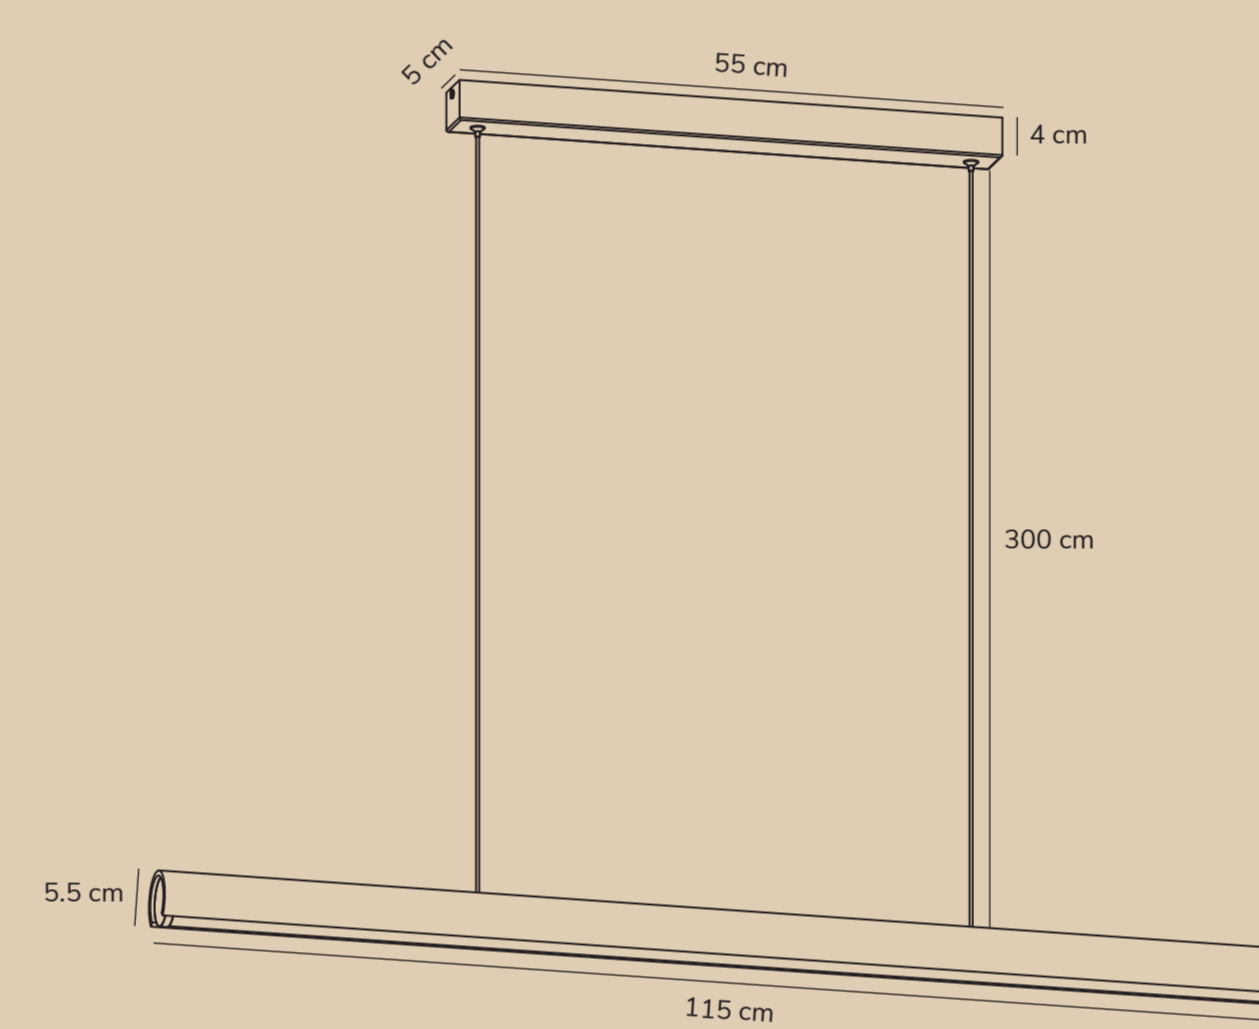

AKENO
by Björn + Balte

AKENO
by Björn + Balte

AKENO
by Björn + Balte

1220

Björn + Balte

Björn + Balte

25W 220-240-50/60Hz 1900lm

AKENO
by Björn + Balte

Height	Width	Depth	Color	Box Qty	Net Weight	Color	Box Qty
122	118	11	DK	10	10	DK	10
			SP	10	10	SP	10

120

180

120

180

25