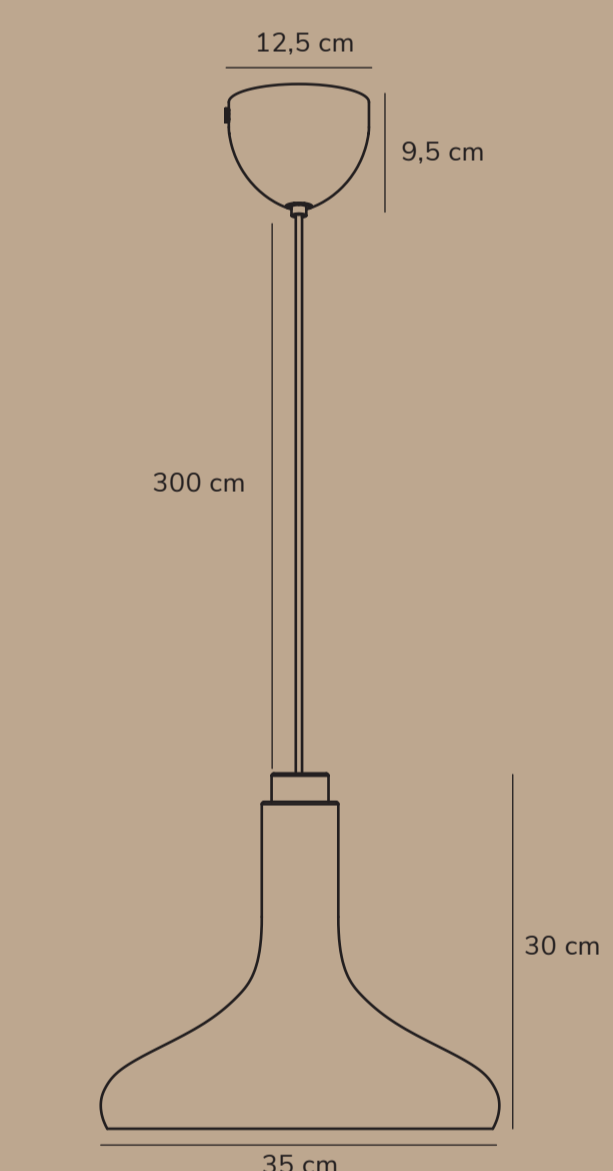

FUJI

by Says Who

Item number 2620153003
Color Black
Material Metal/Wood
IP Class IP20, indoor use, class II
Voltage 220-240-50/60Hz
Cable Black textile cable, 300 cm non replaceable
Light source Excl. E27, LED Max. 15W

www.dftplab.com