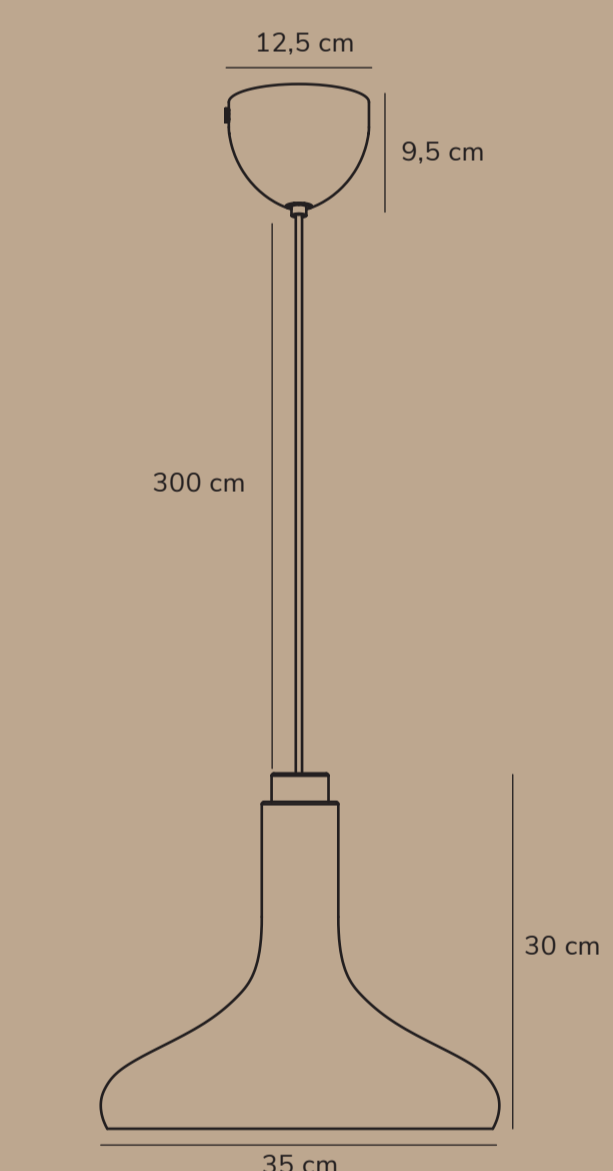

FUJI

by Says Who

Item number 2620153009
Color Beige
Material Metal/Wood
IP Class IP20, indoor use, class II
Voltage 220-240-50/60Hz
Cable Beige textile cable, 300 cm non-replaceable
Light source Excl. E27, LED Max. 15W

Length x Width x Height (mm)	Net Weight (kg)
370 x 370 x 320	0.44