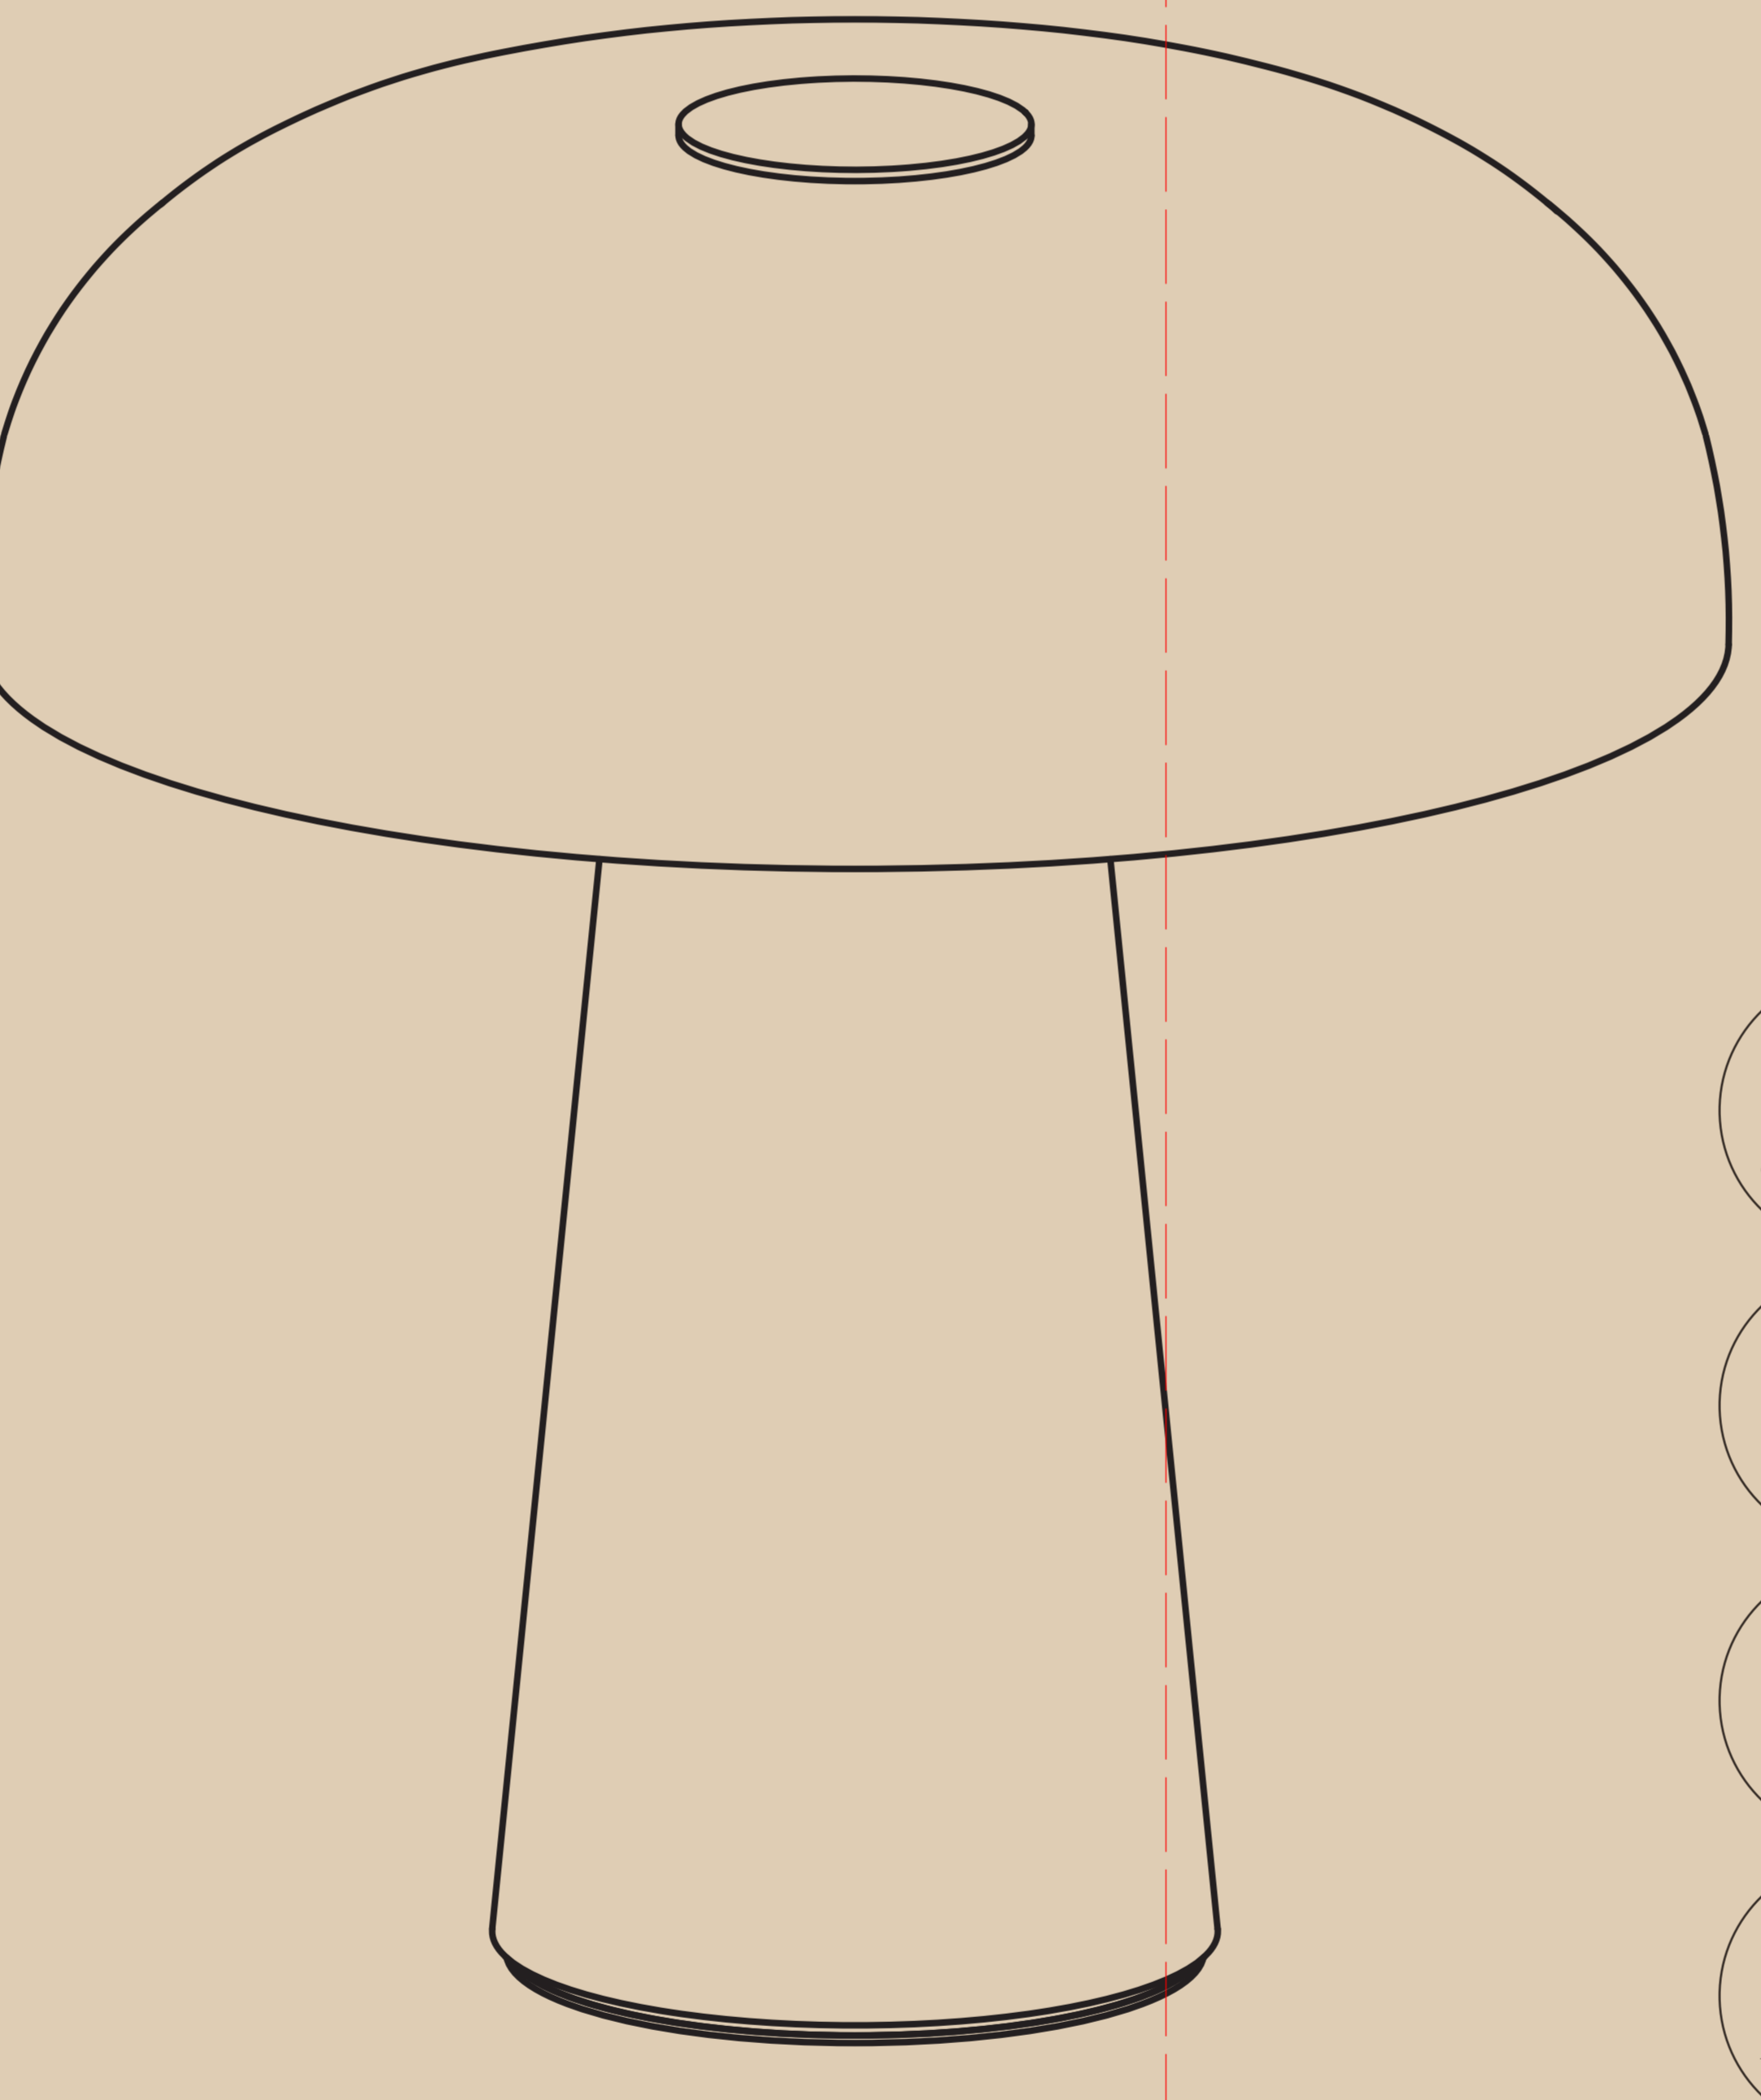

9W DC 9V,1A 430LM (80°)

GLOSSY MINI PORTABLE
by Maria Berntsen