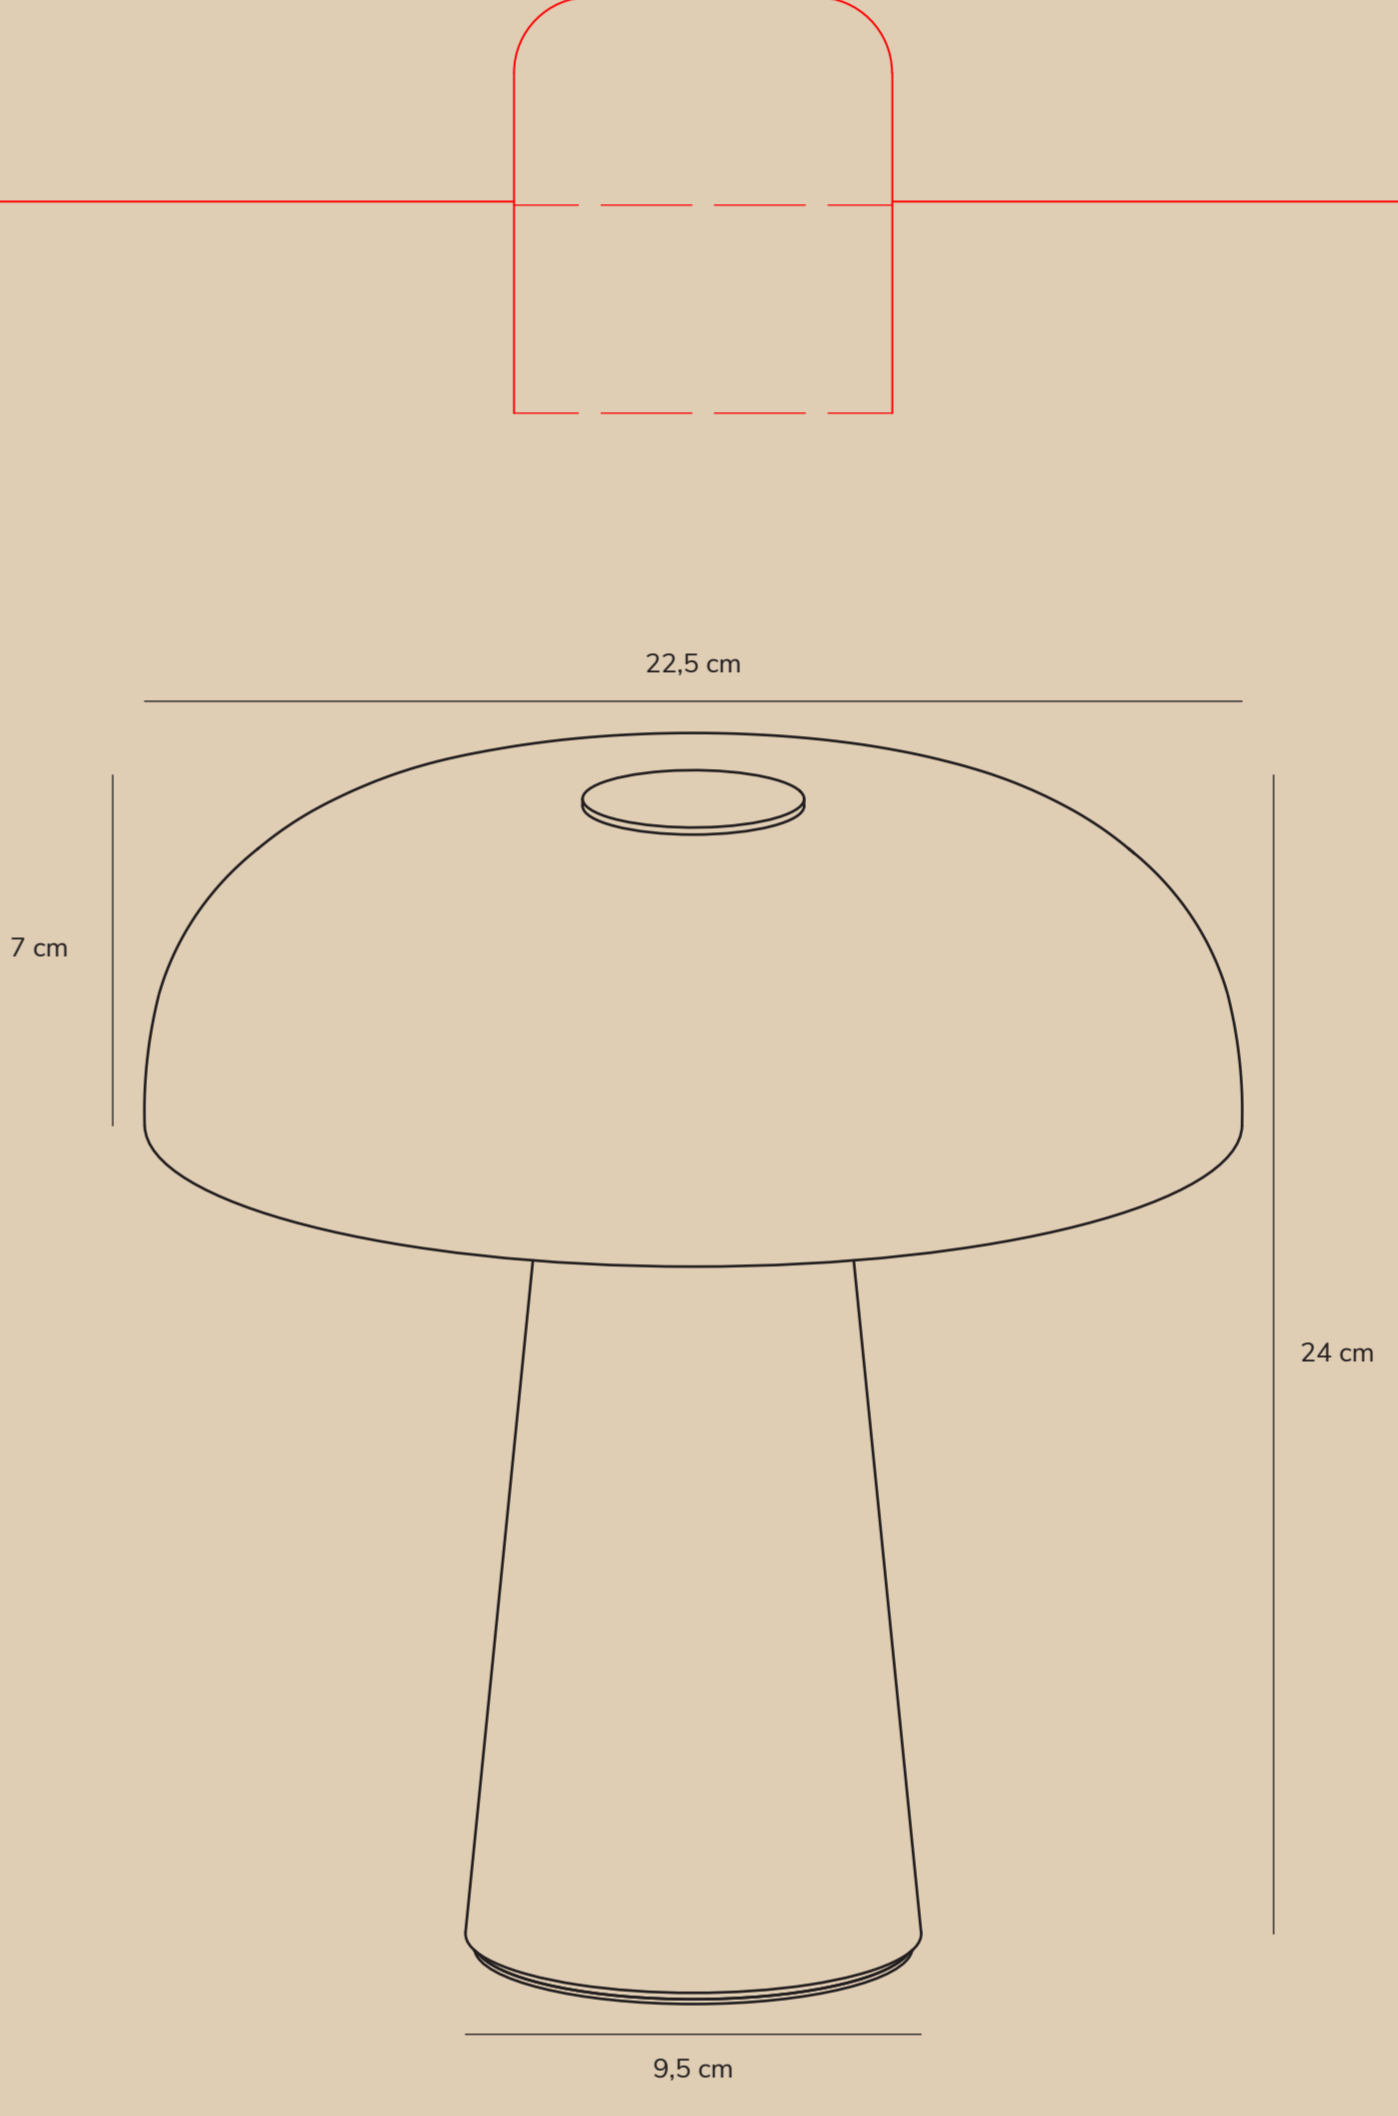

GLOSSY MINI PORTABLE
by Maria Berntsen

Item number 2620205001
Color White
Material Marble/Opal glass
IP Class IP20, indoor use only, class III
Cable 1.5m USB cable for charging
Material Mahoni
Watt 5W
Lumen 310/125/30lm for the whole lamp
430lm (360°) for light source
Colour rendering Ra90
Dimming Incl. 3-Step MOODMAKER
Battery life 310 lumen: 7 hours/125 lumen: 19 hours/30 lumen: 60 hours
Life hours 30000 hours
Switch Touch switch on the fixture
Voltage DC 5V,1A

- LED
  Unchangeable lightsource
- 100%
  3-Step dimming
- Incl. battery
- Incl. charging cable

435

150

315

150

315

30