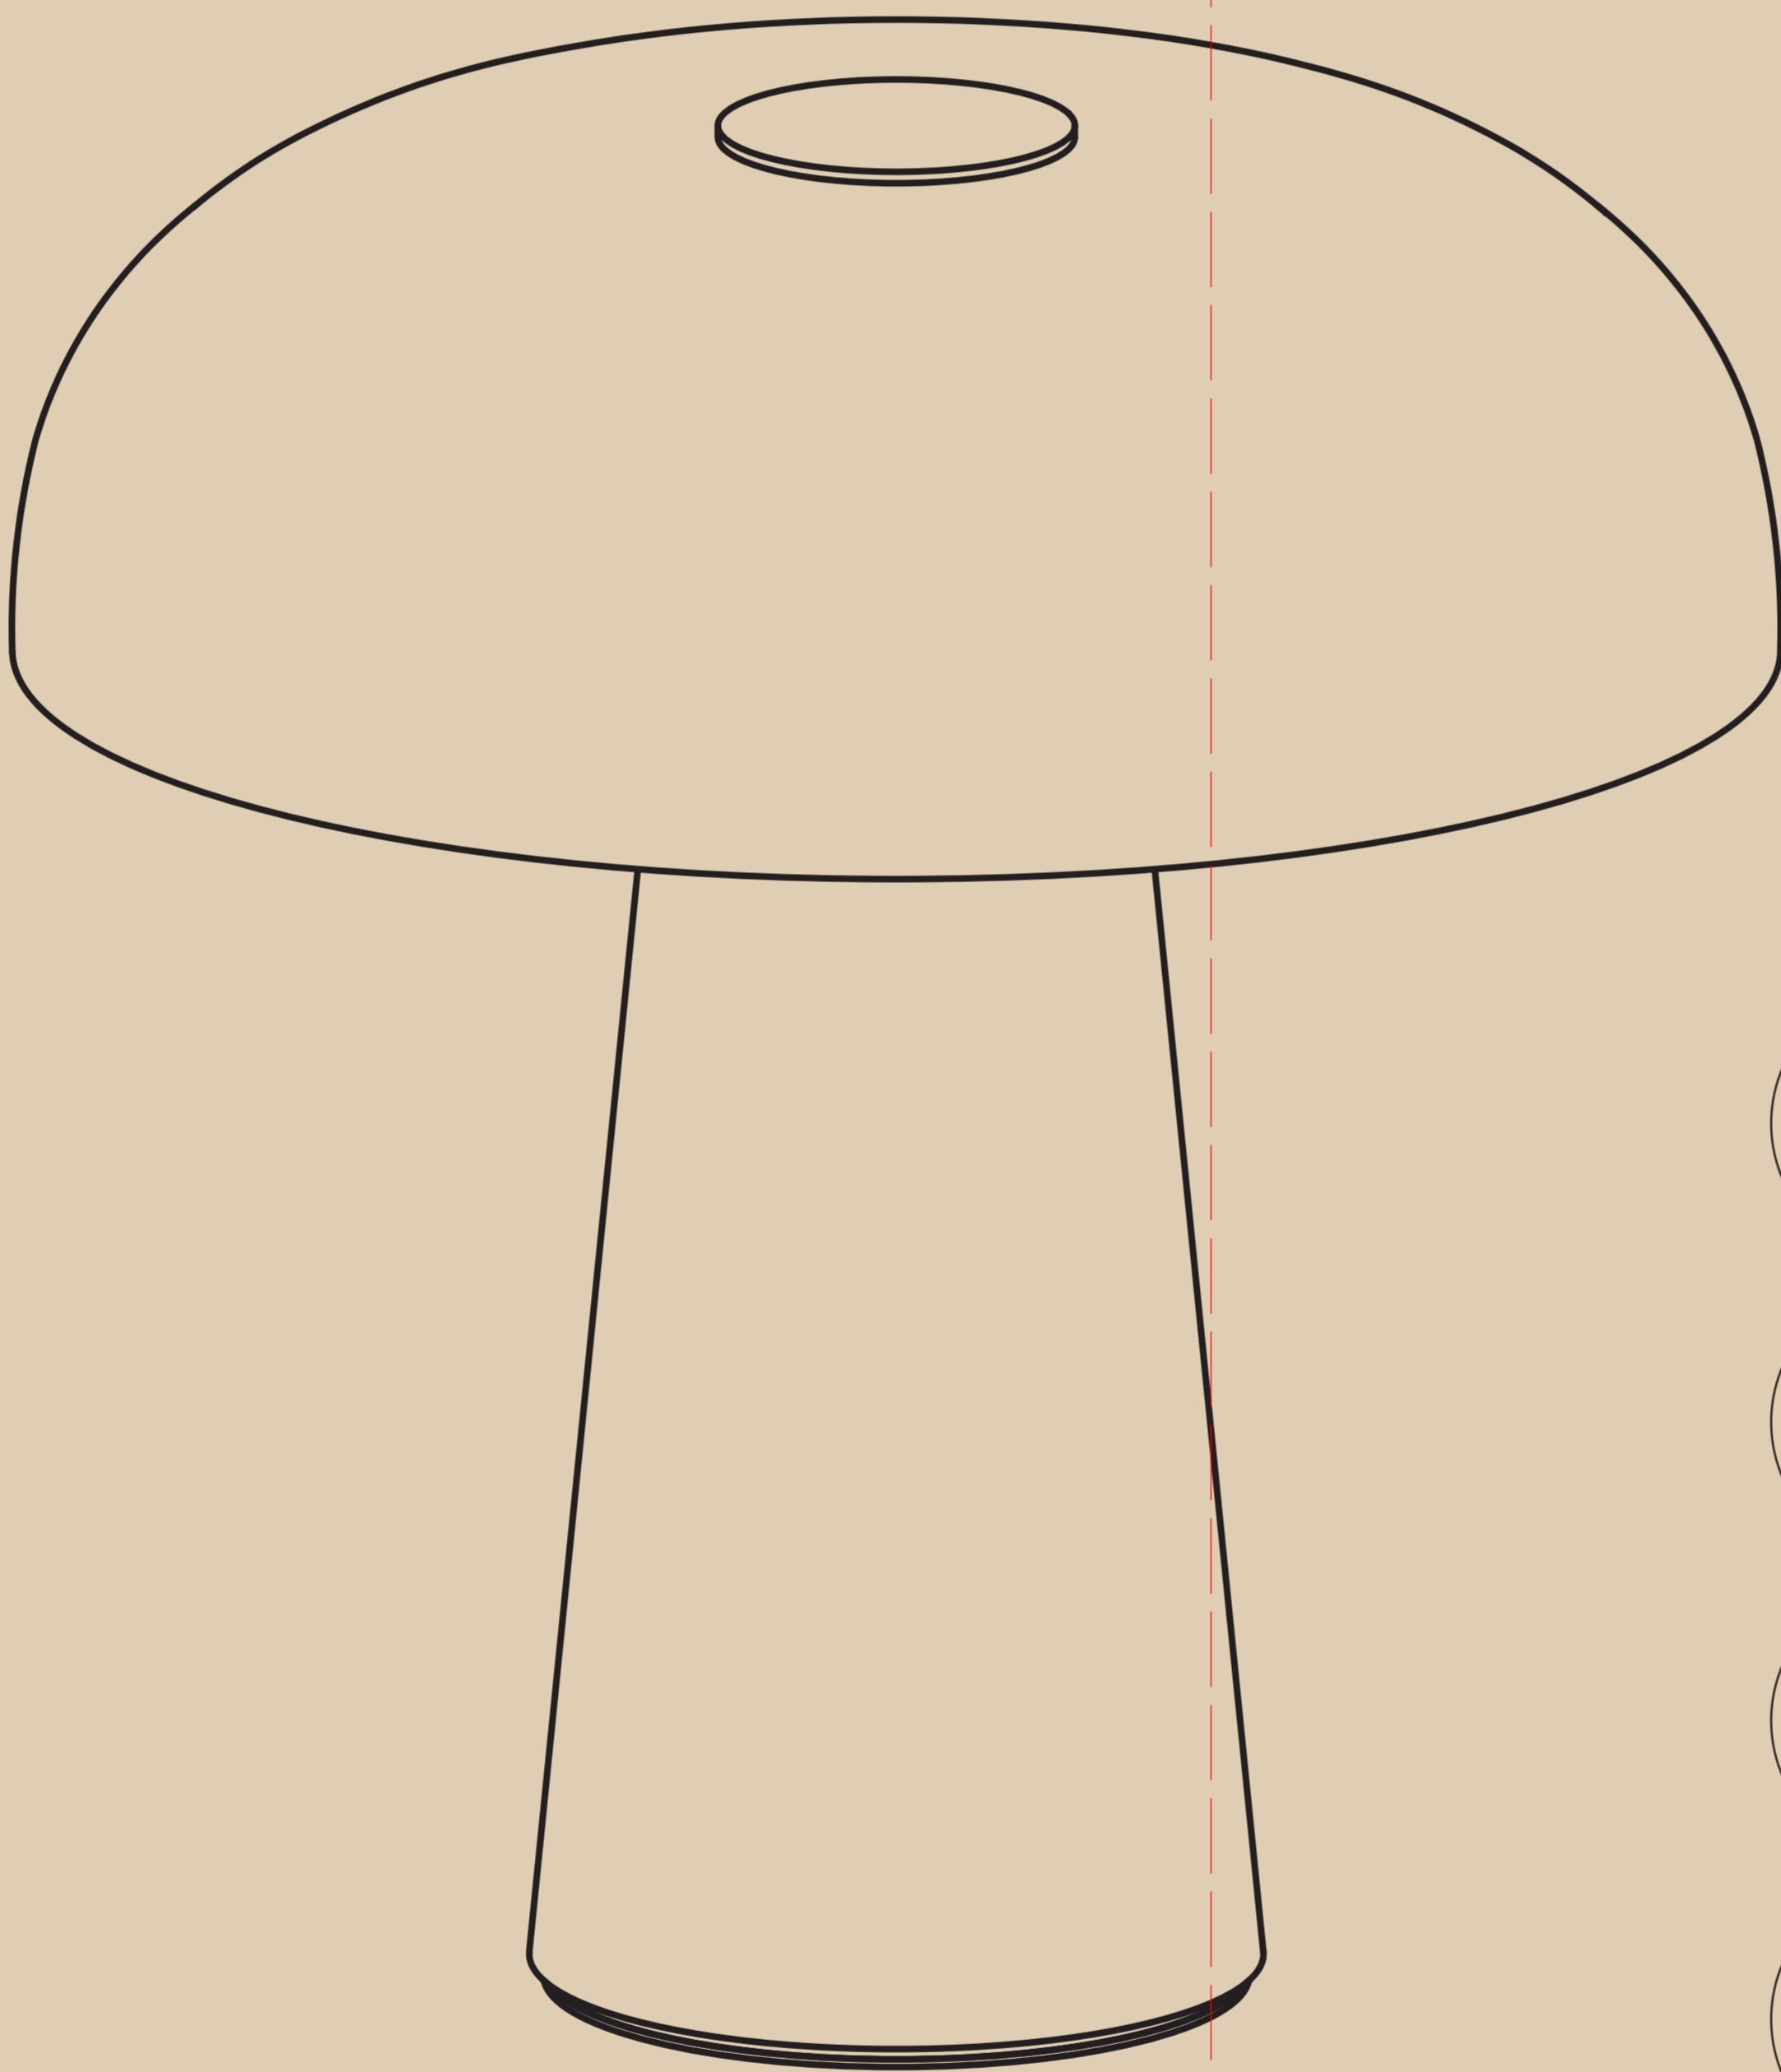

9W DC 9V,1A 430LM (800)

LED
Unchangeable lightsource

100%
3-Step dimming

Incl. battery

Incl. charging cable

GLOSSY MINI PORTABLE
by Maria Berntsen

- Item number 2620205003
- Color Black
- Material Marble/Opal glass
- IP Class IP20, indoor use only, class III
- Cable 1.5m USB cable for charging
- Material Mahoni
- Watt 9W
- Lumen 310/125/30lm for the whole lamp
  430lm (360°) for light source
- Colour rendering RA90
- Dimming Incl. 3-Step MOODMAKER
- Battery life 310 lumen: 7 hours/125 lumen: 19 hours/30 lumen: 60 hours
- Life hours 30000 hours
- Switch Touch switch on the fixture
- Voltage DC 9V,1A