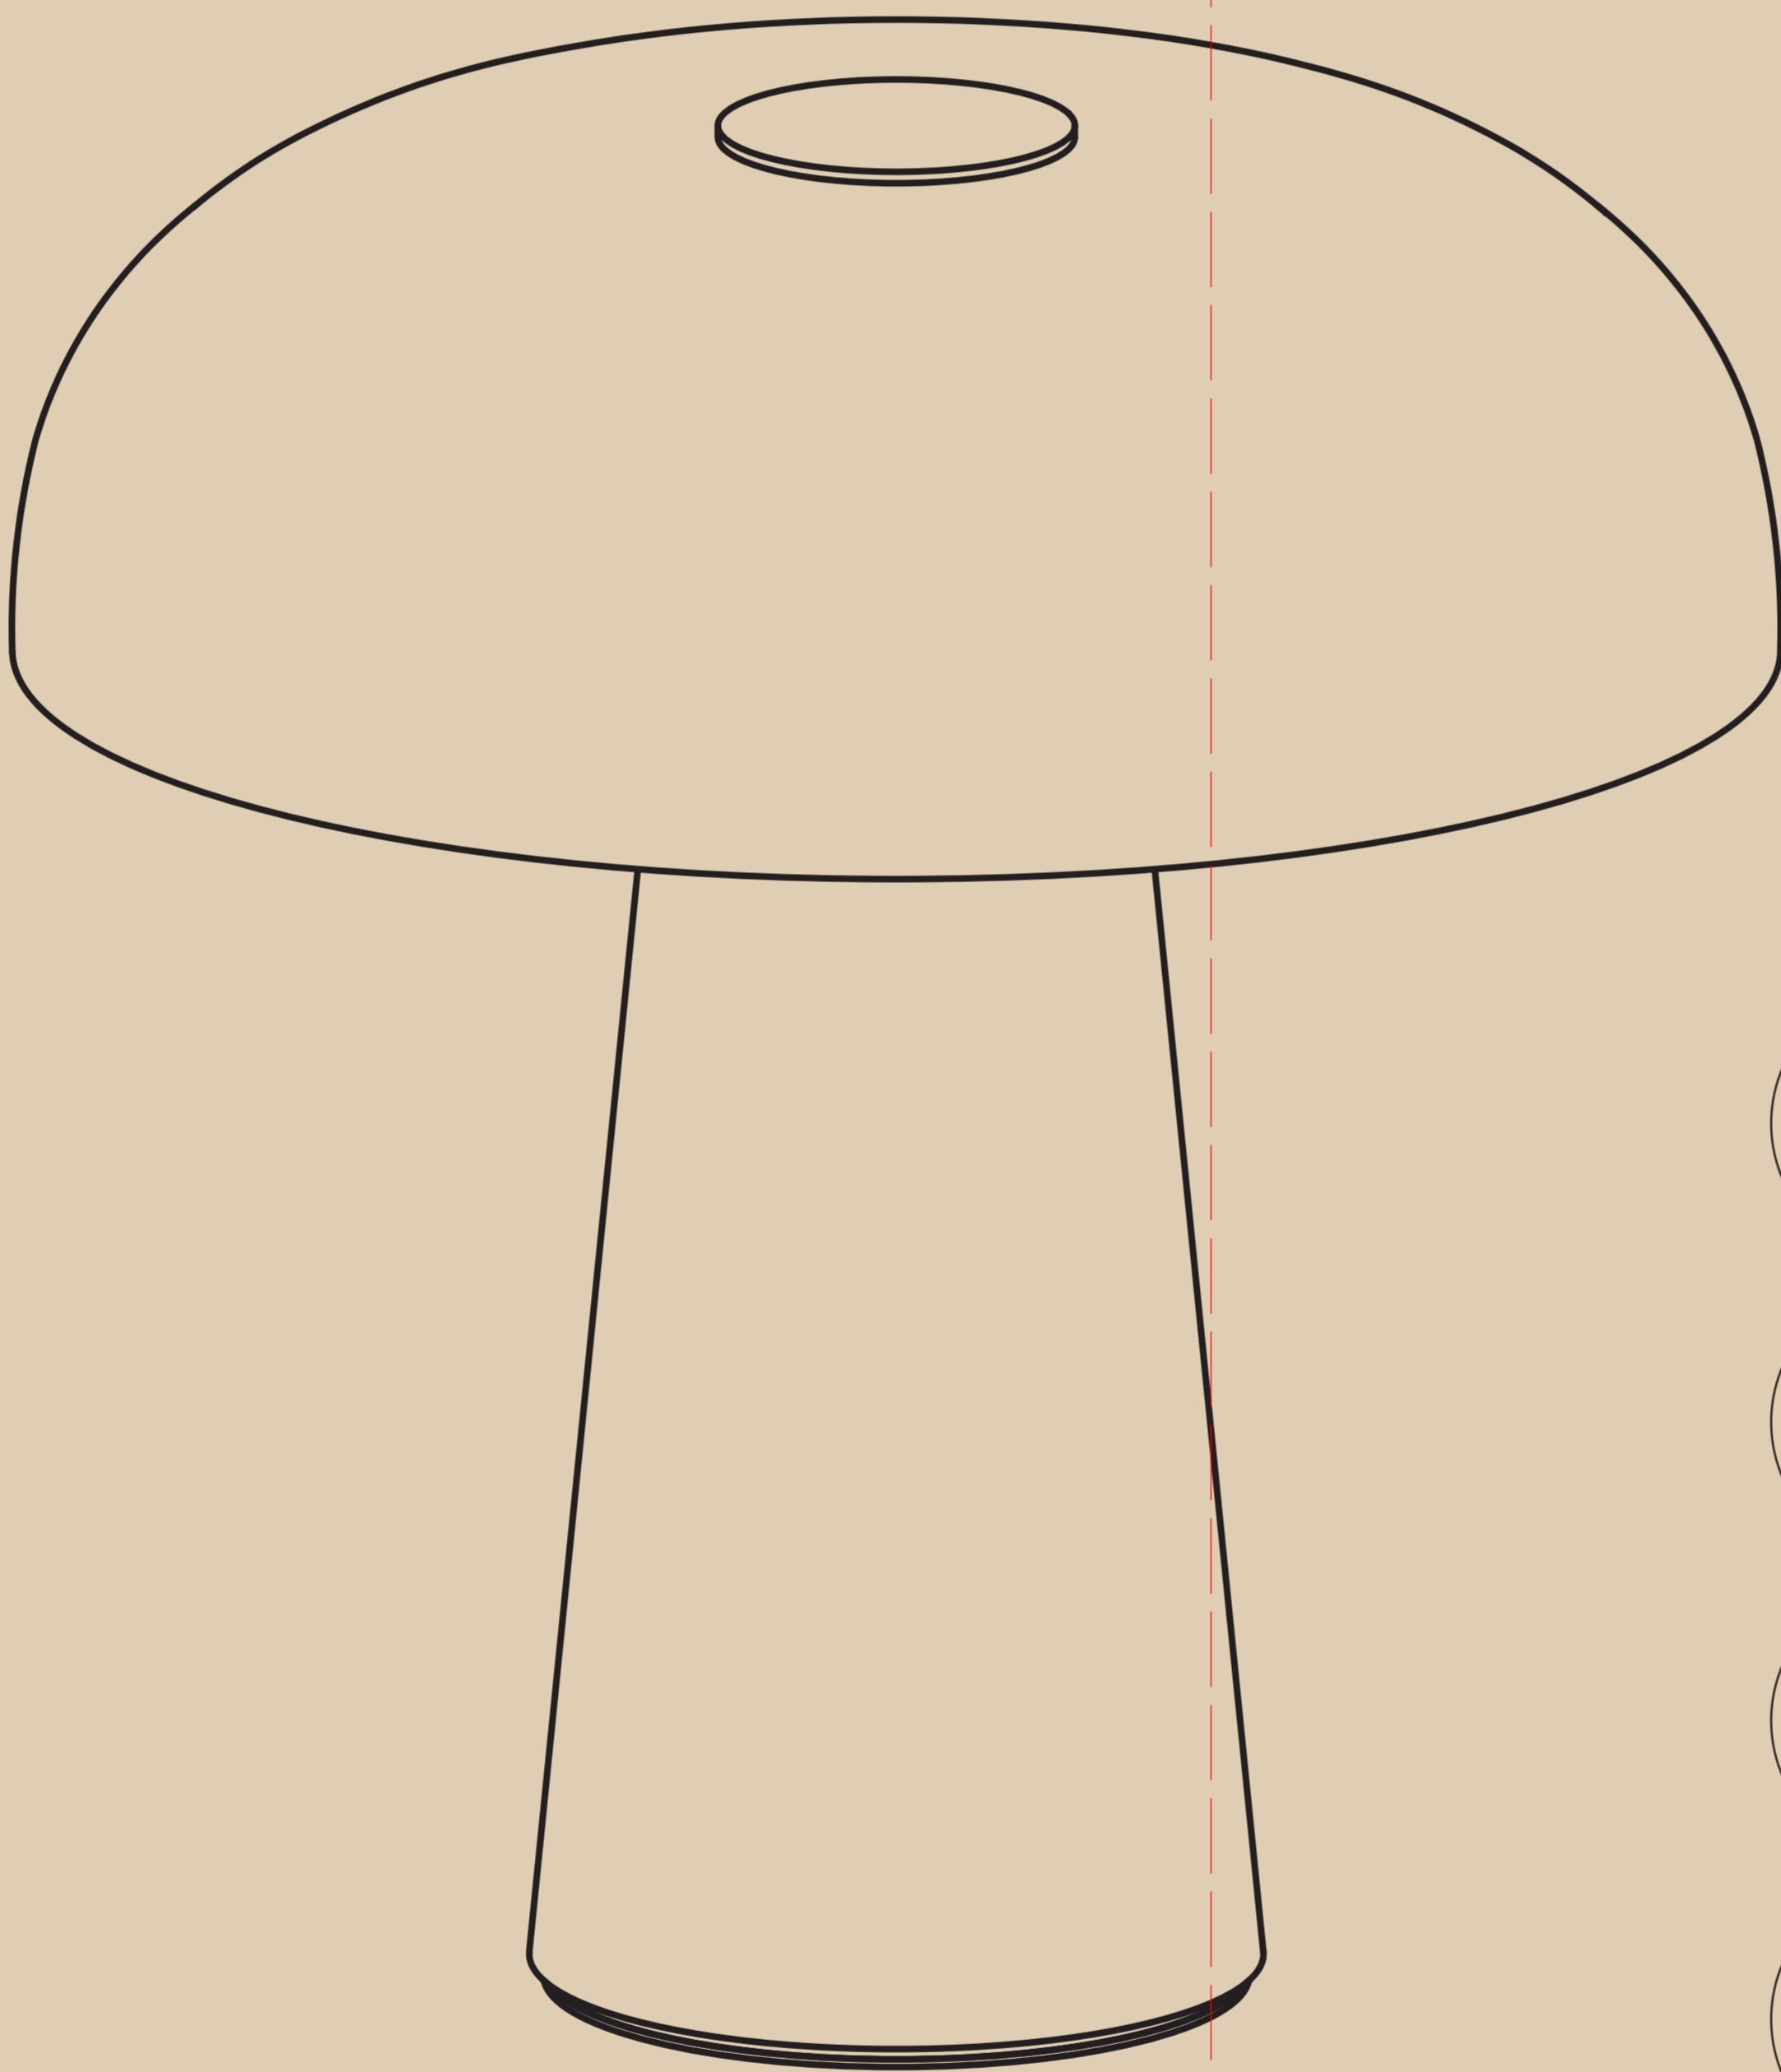

9W DC 5V,1A 430LM (80%)

LED
Unchangeable lightsource

100%
3-Step dimming

Incl. battery

Incl. charging cable