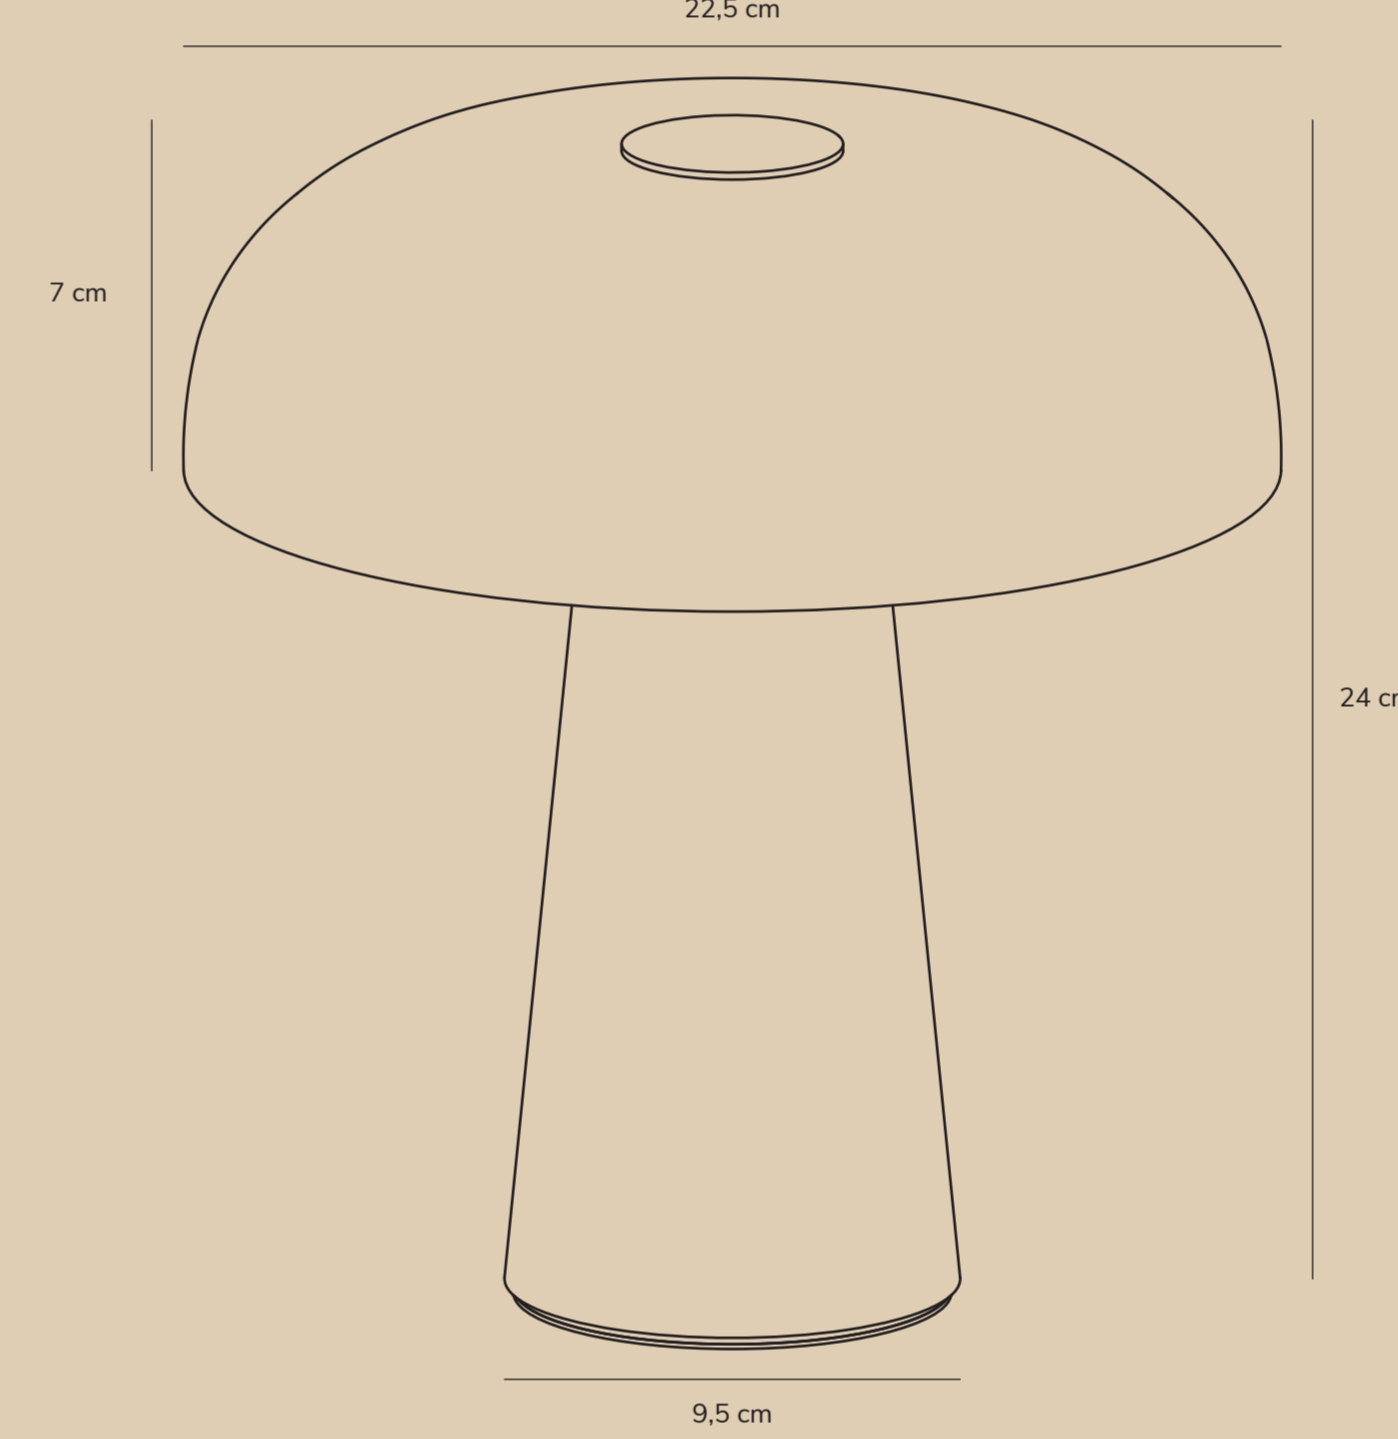

GLOSSY MINI PORTABLE
by Maria Berntsen

Item number 2620205009
Color Brown
Material Marble/Opal glass
IP Class IP20, indoor use only, class III
Cable 1.5m USB cable for charging
Material Mahoni
Watt 5W
Lumen 310/125/30lm for the whole lamp
430lm (360°) for light source
Colour rendering Ra90
Dimming Incl. 3-Step MOODMAKER
Battery life 310 lumen: 7 hours/125 lumen: 19 hours/30 lumen: 60 hours
Life hours 30000 hours
Switch Touch switch on the fixture
Voltage DC 5V,1A

www.dftipglobal.com
9 70 8924 0268 50

150

315

150

315

30

435