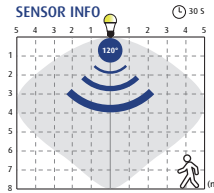

ÉLÉMENTS D'EMBALLAGE

Ampoules

À DÉPOSER À DÉPOSER EN MAGASIN EN DÉCHÈTERIE

Points de collecte sur www.quefairedemesdechets.fr

No mercury

CE

RoHS

WEEE

UKCA

3000K

F

E27
220-240V 50/60Hz

Art. No. : 2672022701
SMD-A60-MS-E8

5 704924 026065

Made in China

Nordlux A/S
Østre Havnegade 34
9000, Aalborg
Denmark
www.nordlux.com