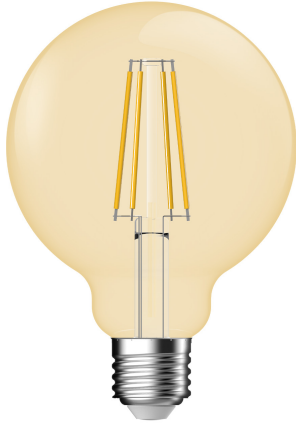

DECO E27 | G95 | DIM | 2500 KELVIN | 660 LUMEN

2680102727

nordlux®

Voltage (V): 220-240 Volt
Socket type: E27

Primary material: Glass
Secondary material: Aluminium
Colour: Gold colour

Height (cm) : 13.7

EAN: 5704924026096
TUN: 2513569
Item Number: 2680102727
Pcs Per Master Carton: 6
Sales Box Height (cm): 15

Sales Box Width(cm): 10
Sales Box Depth (cm): 10
Sales Box Volume m³ : 0.0015
Product net weight (kg): 0.054

Brightness of light (Lumen): 660
Colour temperature (Kelvin): 2500
Ra-value : 80
Lifetime (hours): 15000
Beam angle (°) : 360
Energy class: F
Actual watt (W): 7.2

- Decorative bulb with high light output (660 lumen)
- Warm light (2500 Kelvin)
- Dimmable

Decorative G95 bulb with E27 fitting in amber glass. Dimmable, warm light.

ENERG

Nordlux
2680102727

A
B
C
D
E
F
G