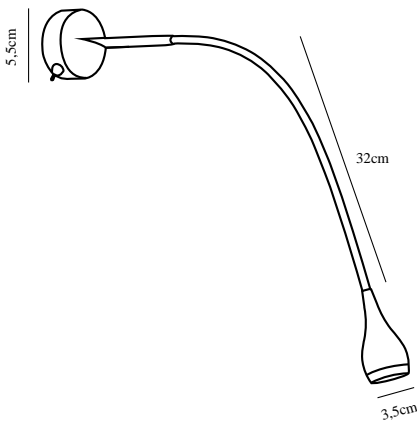

DROP | WALL LIGHT | WHITE

320131

nordlux®

Voltage (V): 230 Volt
IP degree: IP20
Class (Class 1, Class 2, Class 3):
Class 2 (Double isolated)
Bulb base: LED Module
Switch placement: On the fixture

Primary material: Aluminium
Color of the cable: White
Length of the cable (cm): 180
Surface material of the cable:
Plastic
Is the cable replaceable: False
Color: White

Shade Diameter (cm): 3.5
Projection (cm): 51.7
EAN: 7057383201312
TUN: 1617071
Item Number: 320131
Pcs Per Master Carton: 3

Sales Box Height (cm): 22
Sales Box Width(cm): 19
Sales Box Depth (cm): 8
Sales Box Volume m³ : 0.0033
Product net weight (kg): 0.3

Brightness of light (Lumen): 130
Color Temperature (K): 3000
Ra-value : 80
Lifetime (h): 20000
Beam Angle (°) : 120
Candela (cd) (for directional
lamp only): 500
Energy Class: G
Actual Watt (W): 2.52

- Contemporary functional style • Flexible arms for a directional light
- 5 year LED guarantee

Wall light in white with built-in LED bulb from Lampekonsulenten. The light fixture has a long flexible arm and is therefore ideal as a bedside light - also for adjustable beds.
The bulb is 3W - 130 lumens. 5 year warranty