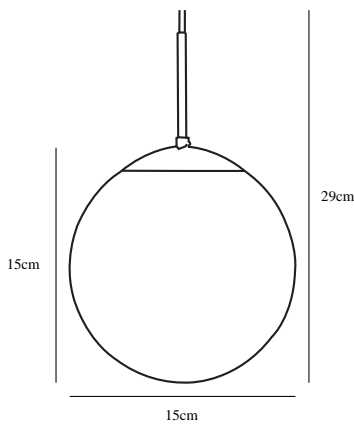

CAFE 15 | PENDANTS/SUSPENDED LIGHTING

39553001

nordlux®

Voltage (V): 230 Volt
IP degree if the fixture includes two types of IP degree: IP20
Maximum compatible bulb wattage (W): 15W
Class (Class I, Class II, Class III): Class 2 (Double isolated)
Lampholder type (eg, E27/E14, etc): E27
Dimmerable: Yes with compatible bulb

Primary material: Glass
Secondary material: Metal
Color of the Glass: Opal white
Color of the cable: Clear
Length of the cable (cm): 180
Is the cable replaceable: False

Height (cm): 29
Shade Diameter (cm): 15
Shade Height (cm): 15
EAN: 5701581101012
TUN: 5927002
Item Number: 39553001
Pcs Per Master Carton: 3

Sales Box Height (cm): 20.5
Sales Box Width(cm): 20.5
Sales Box Depth (cm): 21.5
Sales Box Volume m³ : 0.009
Net weight of the luminaire (kg): 0.442

• Glass • Glamorous modern style

Simple and beautiful pendant light in glass from Nordlux. Elegant lighting for hanging above your kitchen table or in the hallway.