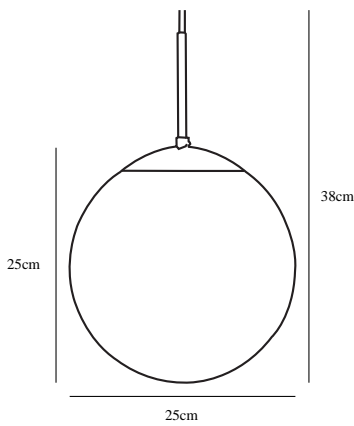

# CAFE 25 | PENDANT | OPAL WHITE

39573001

nordlux®

Voltage (V): 230 Volt  
IP degree: IP20  
Maximum bulb wattage (W): 25W  
Class (Class 1, Class 2, Class 3):  
Class 2 (Double isolated)  
Bulb base: E27  
Dimmerable: Yes with compatible  
bulb

Primary material: Glass  
Secondary material: Metal  
Color of the Glass: Opal white  
Color of the cable: Clear  
Length of the cable (cm): 180  
Surface material of the cable:  
Plastic  
Is the cable replaceable: False

Color: Opal white  
Height (cm): 38  
Shade Diameter (cm): 25  
Shade Height (cm): 25  
EAN: 5701581103016  
TUN: 5927037  
Item Number: 39573001

Pcs Per Master Carton: 3  
Sales Box Height (cm): 32  
Sales Box Width(cm): 31  
Sales Box Depth (cm): 31  
Sales Box Volume m<sup>3</sup> : 0.0308  
Product net weight (kg): 0.681