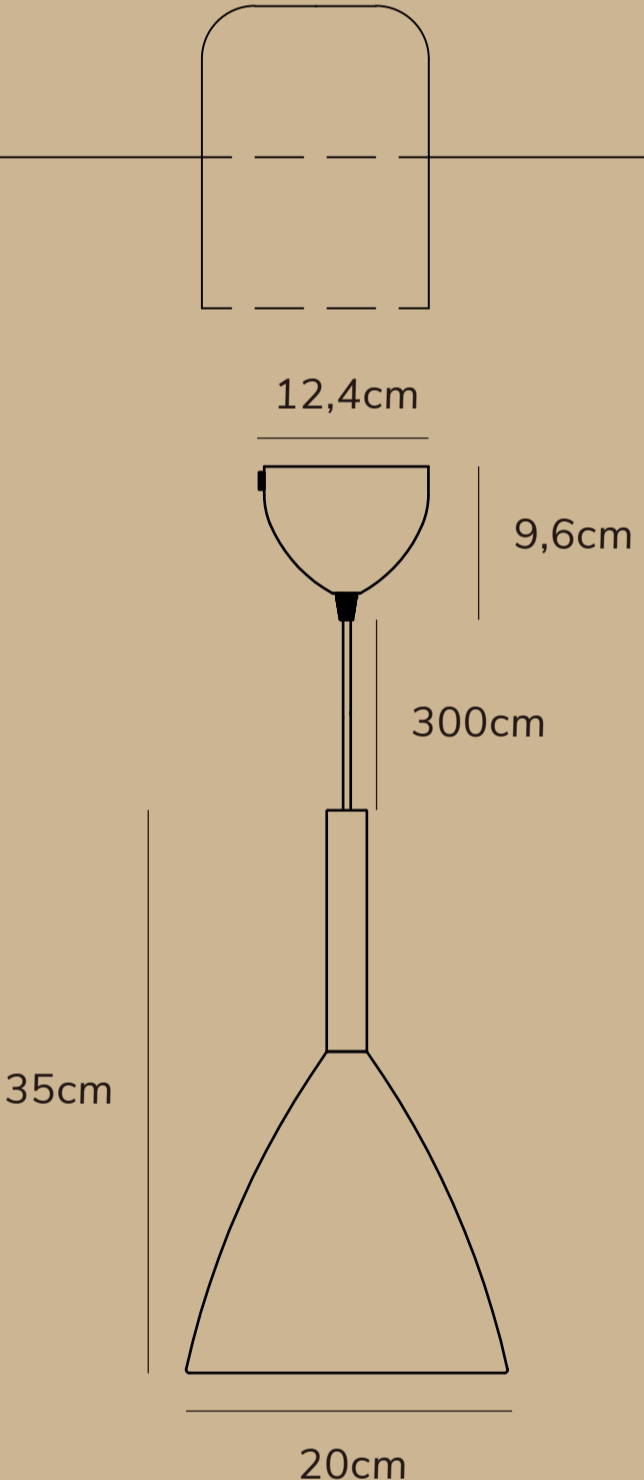

PURE 20

by Bonnellycke mdd

Bonnellycke mdd

PURE 20

by Bonnellycke mdd

PURE 20

by Bonnellycke mdd

PURE 20

by Bonnellycke mdd