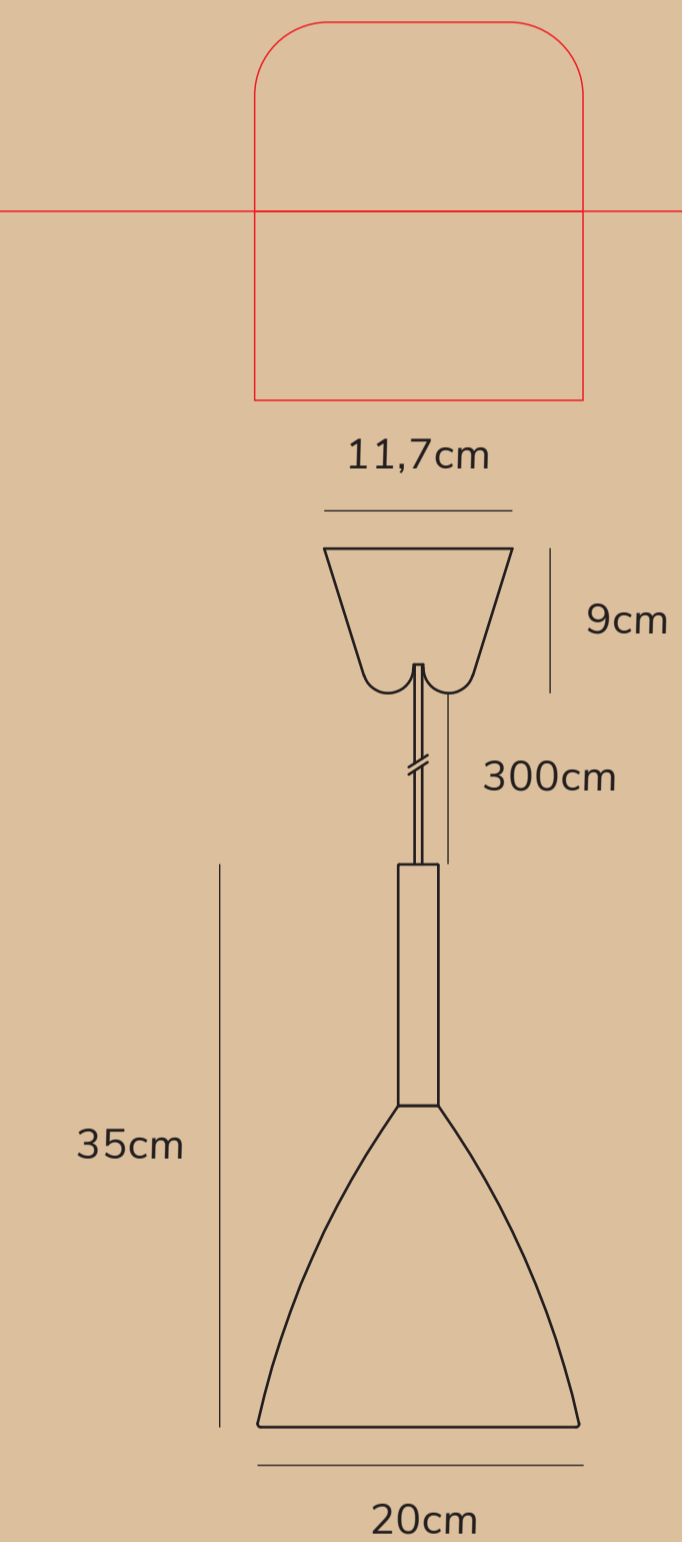

PURE 20

by Bonnellycke mdd

Item number 43293010
Color Grey
Material Metal/Wood
IP Class IP20-for indoor use, Class 2
Voltage 220-240V ~ 50/60Hz
Cable Textile cable; Grey 300cm non replaceable
Light source E27, Max.40W Excl. light source

www.dftglobal.com
51701581 334388