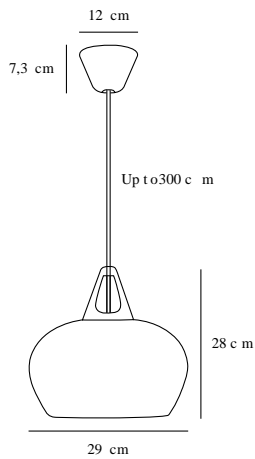

# BELLY 29 | PENDANTS/SUSPENDED LIGHTING | BLACK

45053003

Voltage (V): 230 Volt  
IP degree if the fixture includes  
two types of IP degree: IP20  
Maximum compatible bulb  
wattage (W): 60W  
Class (Class I, Class II, Class III):  
Class 2 (Double isolated)  
Lampholder type (eg, E27/E14,  
etc): E27  
Dimmerable: Yes with compatible  
bulb

Color: Black  
Height (cm): 28  
Shade Diameter (cm): 29  
EAN: 5701581359581  
TUN: 1896398  
Item Number: 45053003  
Pcs Per Master Carton: 2

Sales Box Height (cm): 36  
Sales Box Width(cm): 34  
Sales Box Depth (cm): 24  
Sales Box Volume m<sup>3</sup> : 0.0294  
Net weight of the luminaire (kg):  
1.5

Primary material: Metal  
Color of the cable: Black  
Length of the cable (cm): 300  
Is the cable replaceable: False

- Contemporary design • Directs light both up and down
- Handcrafted shade • Contemporary design