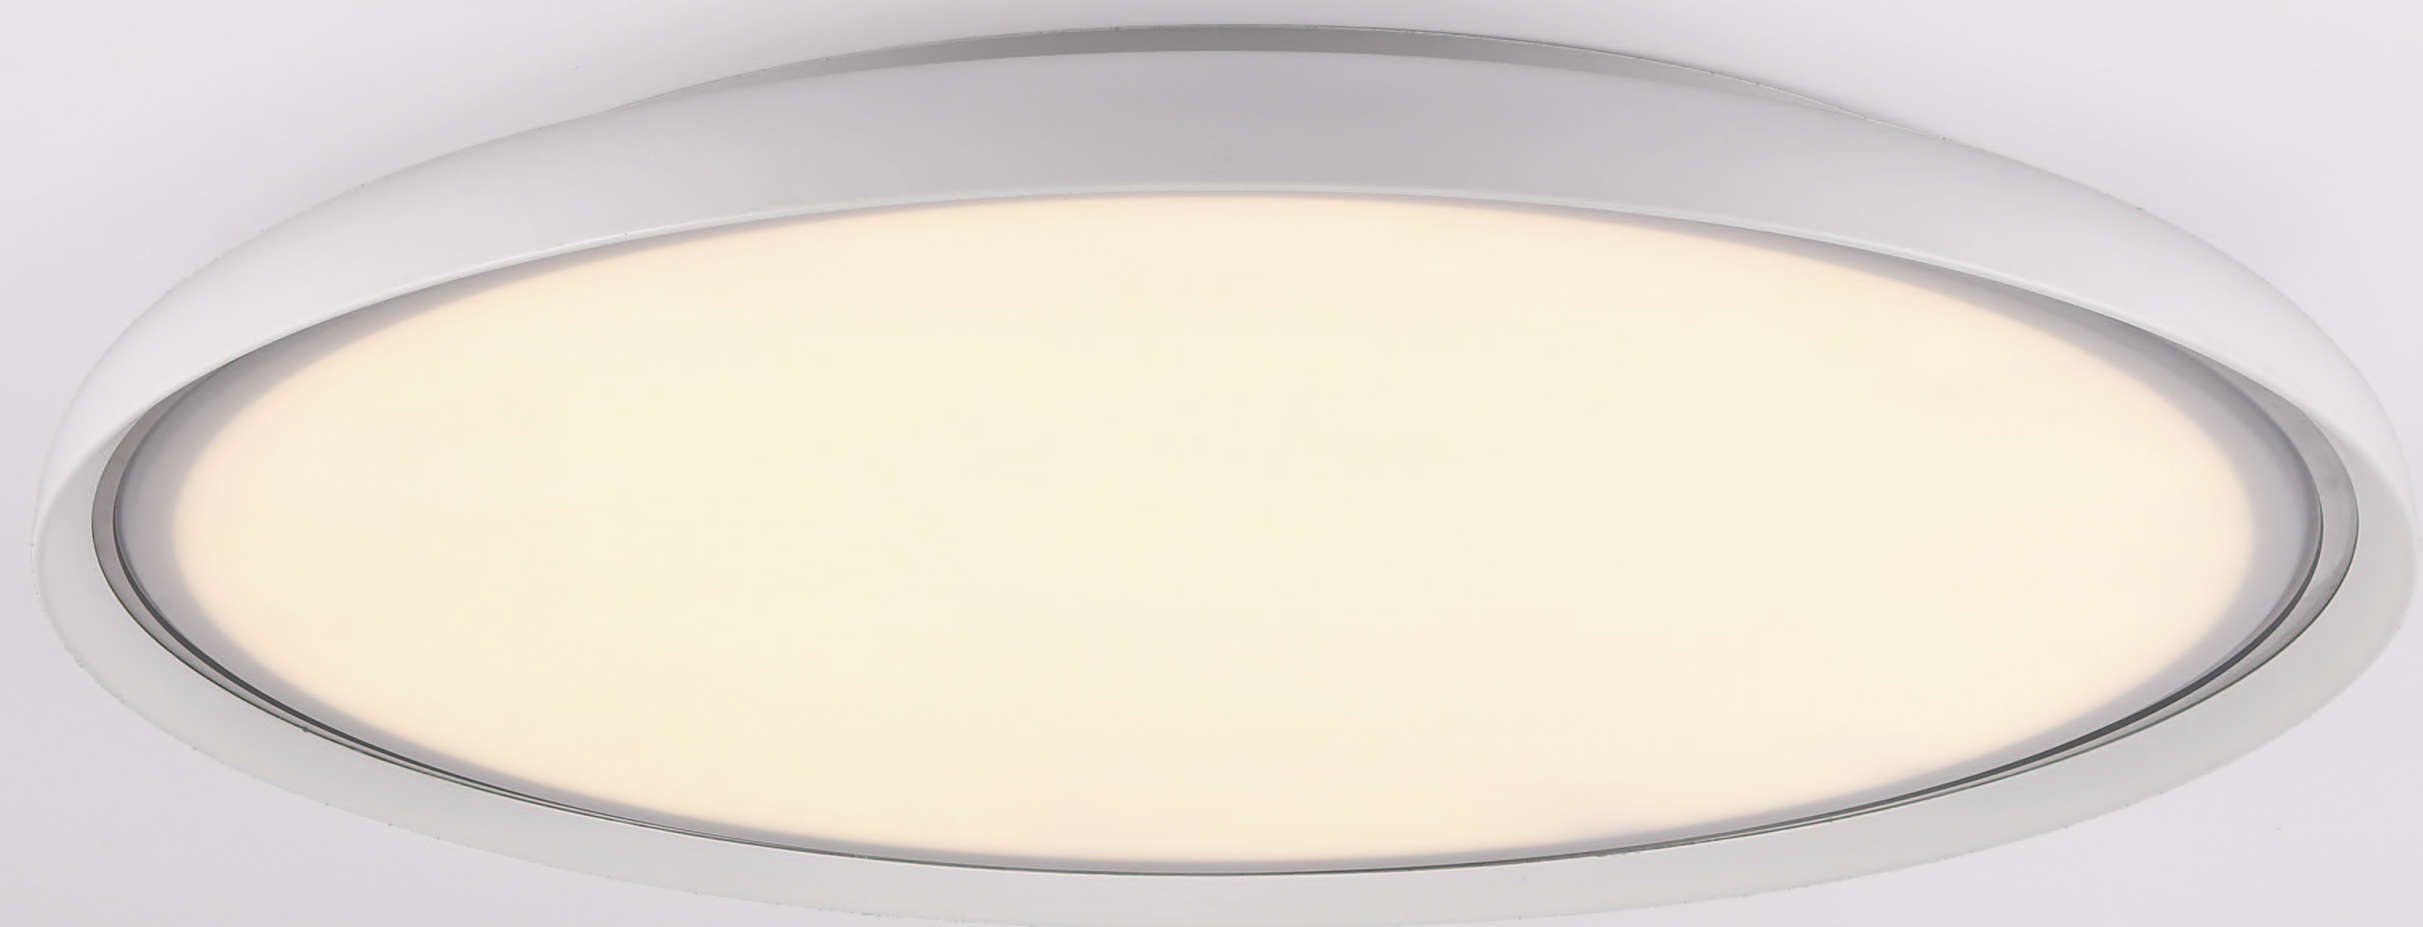

design
for the
people

nordlux

LA LUNA 41

design
for the
people

nordlux

design
for the
people

nordlux

design
for the
people

nordlux

design
for the
people

nordlux

design for the people 45306001

This luminaire contains built-in LED lamps:

A++
A+
A
B
C
D
E
F

LED

The LED lamps cannot be changed in the luminaire.

874/2012

LA LUNA 41

IP20

230V

FIXED LED

CE

Energy label: A++

Energy label: A+

Energy label: A

Energy label: B

Energy label: C

Energy label: D

Energy label: E

Energy label: F

LA LUNA 41

designed by
Bennelycke mdd

Designed in Denmark

LA LUNA 41

designed by
Bennelycke mdd

Designed in Denmark

Suitable for indoor use
Features:

1460
LUMEN

LED

5
YEAR LED
GUARANTEE

LA LUNA 41

designed by
Bennelycke mdd

Designed in Denmark

Suitable for indoor use
Features:

PLEASE NOTE
LED MODULE IS
FIXED IN LAMP

LED
24W

20000
HOURS

2700
KELVIN

1460
LUMEN

RoHS
80

www.dftp.dk

Barcode

5 701381 562482