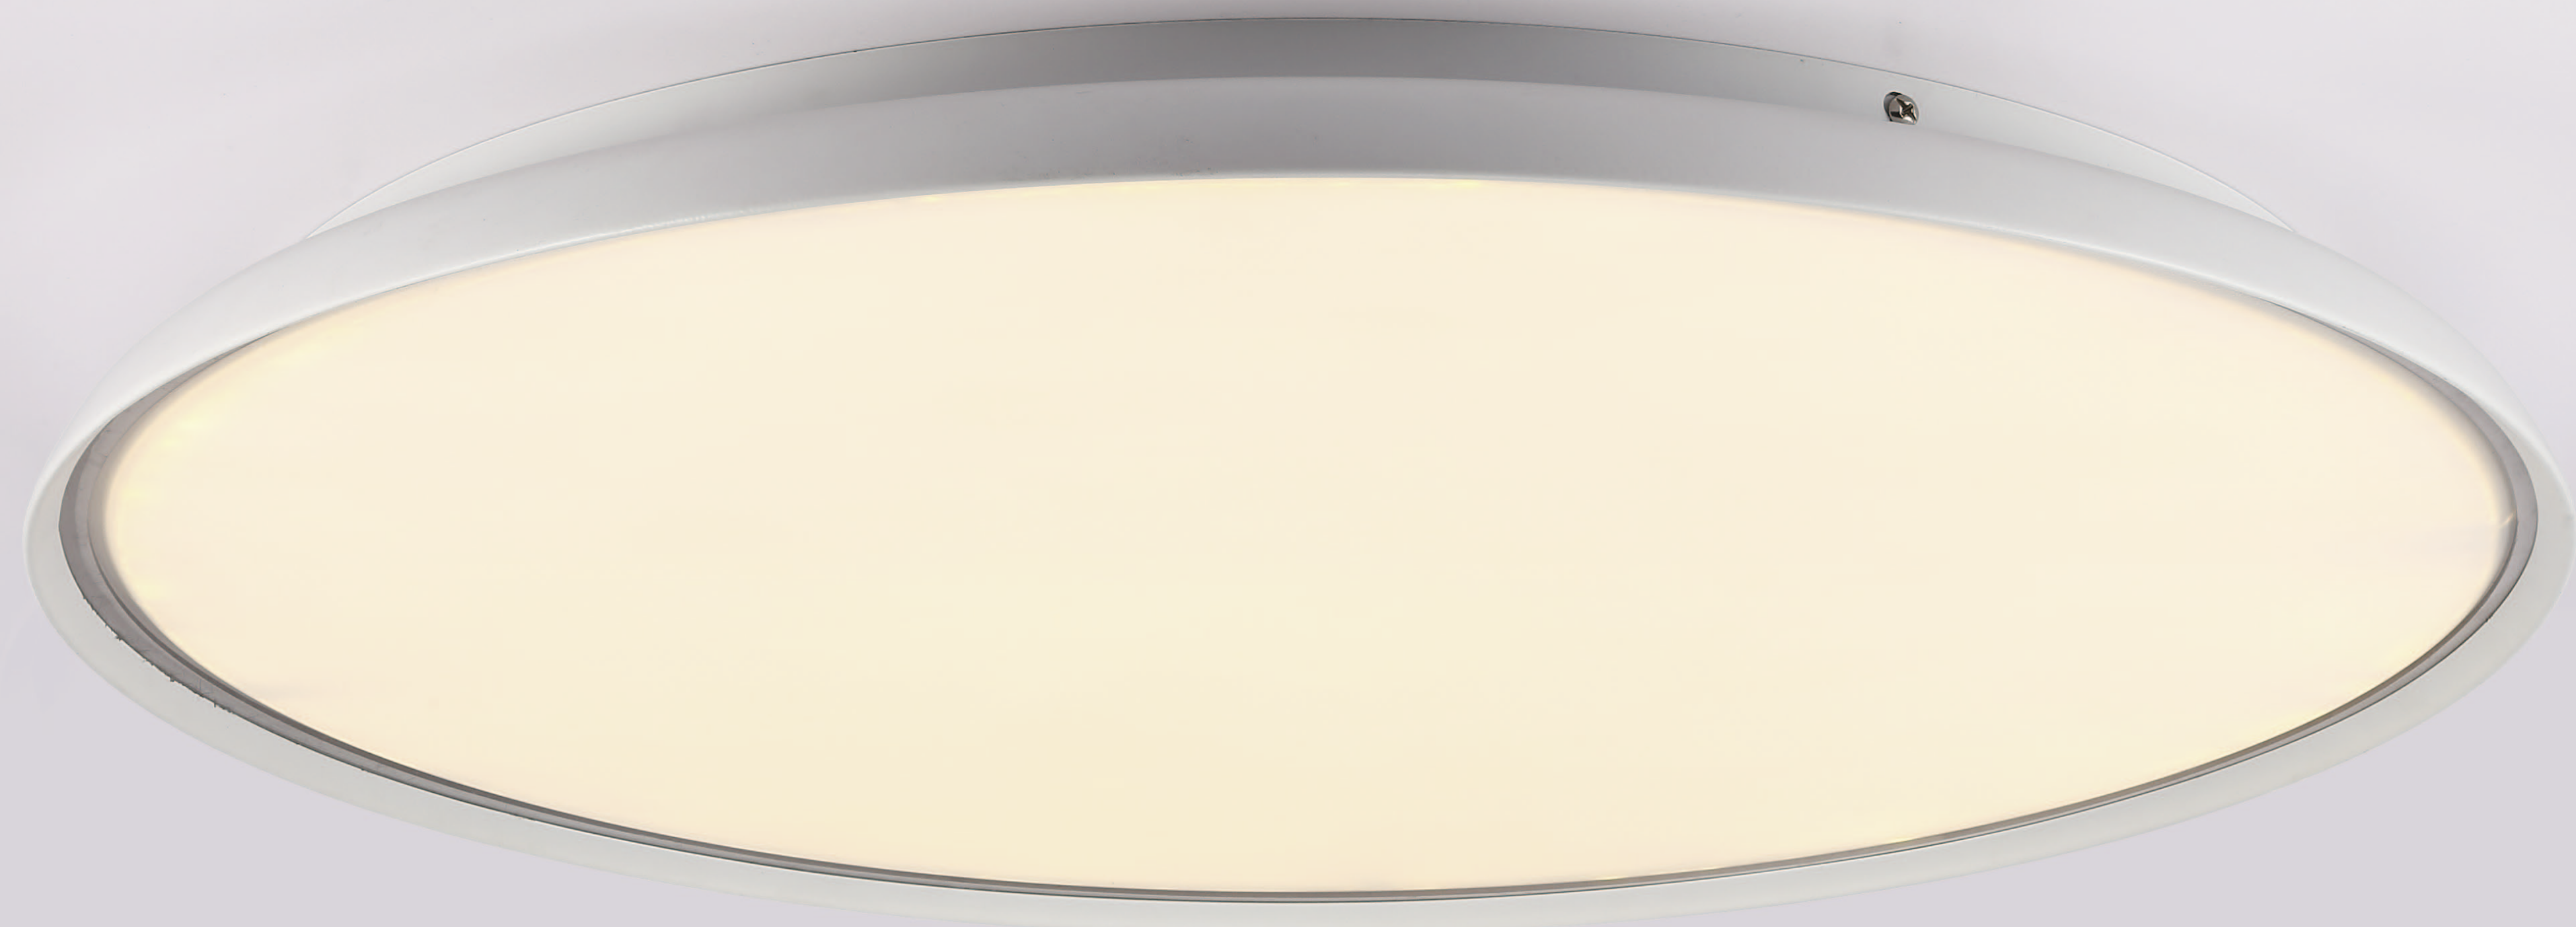

design
for the
people

design
for the
people

design
for the
people

design
for the
people

design
for the
people

LA LUNA 60
Designed by
Bjørn Nybo

www.dftp.dk

3300
LUMEN

LED

5
YEAR LED
GUARANTEE