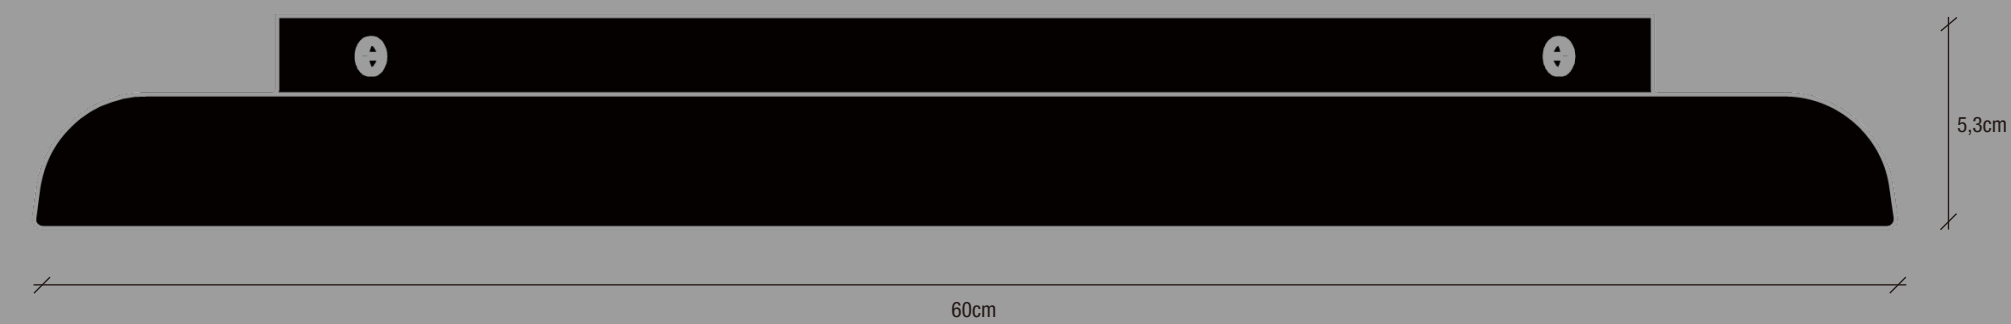

LA LUNA 60
Designed by
Bjørn Nybo