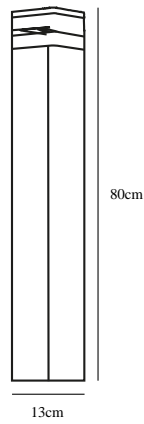

ELM | GARDEN LIGHT | BLACK

45348003

nordlux®

Voltage (V): 230 Volt
IP degree: IP44
Maximum bulb wattage (W): 20W
Class (Class 1, Class 2, Class 3):
Class 2 (Double isolated)
Bulb base: E27
Parallel connection: True

Height (cm): 80
Width (cm): 13
EAN: 5701581382985
TUN: 1975311
Item Number: 45348003

Pcs Per Master Carton: 3
Sales Box Height (cm): 81
Sales Box Width(cm): 14
Sales Box Depth (cm): 14
Sales Box Volume m³ : 0.0159
Product net weight (kg): 1.836

Primary material: Aluminium
Secondary material: Plastic
Color of the Glass: Clear
Color: Black

• **Build-in parallel connection**

The Elm series resulted from a successful attempt to create outdoor lighting that was both modern and decorative. The rigid form combined with the soft, warm, welcoming light, offers a powerful contrast that makes Elm both beautiful and admirable.