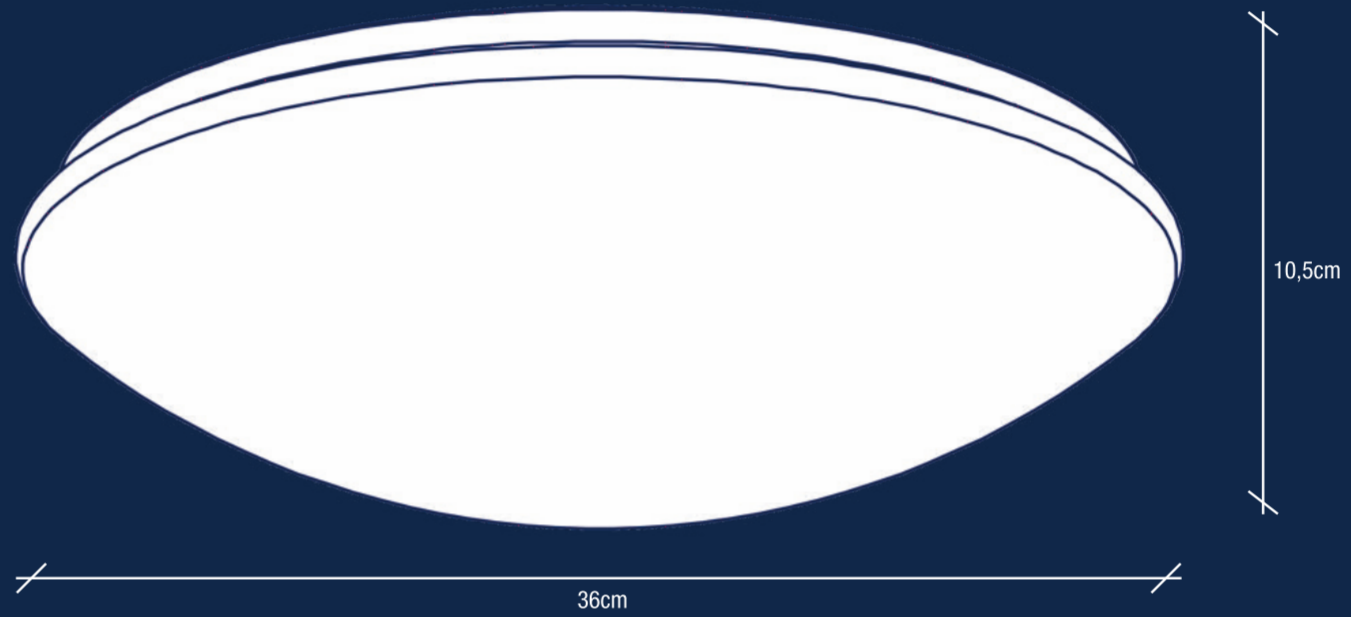

113.5

400

115

400

25

400

57.5

87.5

nordlux®
ASK 36
Design: 45378001
Dk: 1902386
White/Yel
E18

nordlux®
ASK 36
LED 18W
5 YEARS LED GUARANTEE
1450 LUMEN

nordlux®
ASK 36
LED 18W
5 YEARS LED GUARANTEE
1450 LUMEN

nordlux®
ASK 36

nordlux®
ASK 36
Design: 45378001
Dk: 1902386
White/Yel
E18
IP44
230V
M/P
CE
RoHS
WEEE
This luminaire contains built-in LED lamps.
LED 18W
1450 LUMEN
3000 HOURS
4000 K KELVIN
9-36 START
120°
Ra 80
www.nordlux.com
874/2012