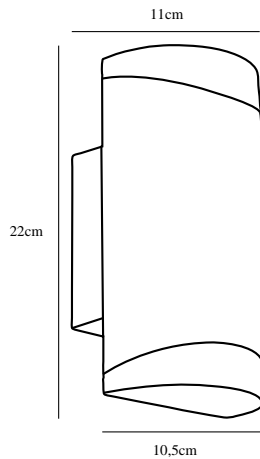

ARN DOUBLE | WALL LIGHTING | WHITE

45481001

nordlux®

Voltage (V): 230 Volt
IP degree if the fixture includes two types of IP degree: IP44
Maximum compatible bulb wattage (W): 2X28W
Class (Class I, Class II, Class III): Class 1 (Earth contact)
Lampholder type (eg, E27/E14, etc): GU10
Parallel connection possible?: True

Primary material: Aluminium
Secondary material: Plastic
Color of the Glass: Clear

Color: White
Height (cm): 22.5
Width (cm): 10.5
Projection (cm): 11
EAN: 5701581388680
TUN: 1920429
Item Number: 45481001

Pcs Per Master Carton: 3
Sales Box Height (cm): 12
Sales Box Width(cm): 12
Sales Box Depth (cm): 24
Sales Box Volume m³ : 0.0035
Net weight of the luminaire (kg): 0.67

• Build-in parallel connection

Nordlux Arn is a double wall light crafted in a modern and stylish design. The wall light is ideal for illumination for driveways, garages or entrances.