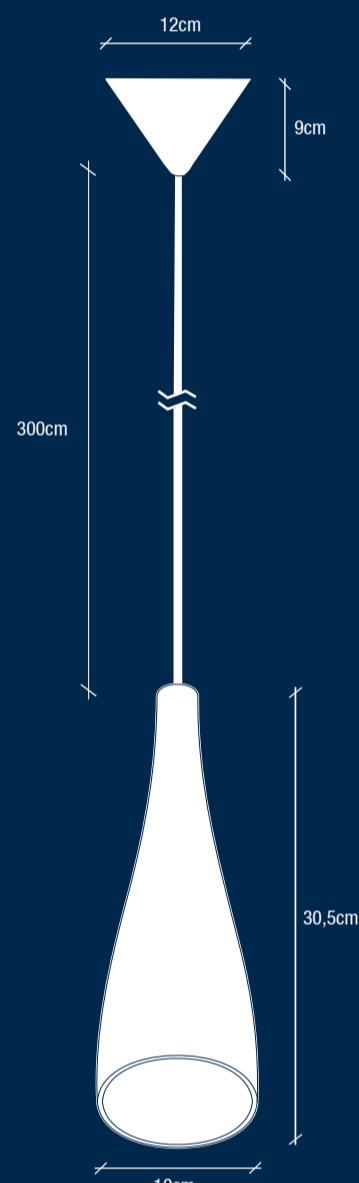

nordlux® 45703001

874/2012

www.nordlux.com

5 701581 368286

EMBLA

IP20

E27

M/G
Metal/Glas
Metal/Glass
Metal/Versie

230V

MAX 40W

CE

NOT INCLUDED

NOT INCLUDED

NOT INCLUDED

NOT INCLUDED

BULB NOT INCLUDED

EMBLA

BULB NOT INCLUDED

EMBLA

AAD: 13112019 XY