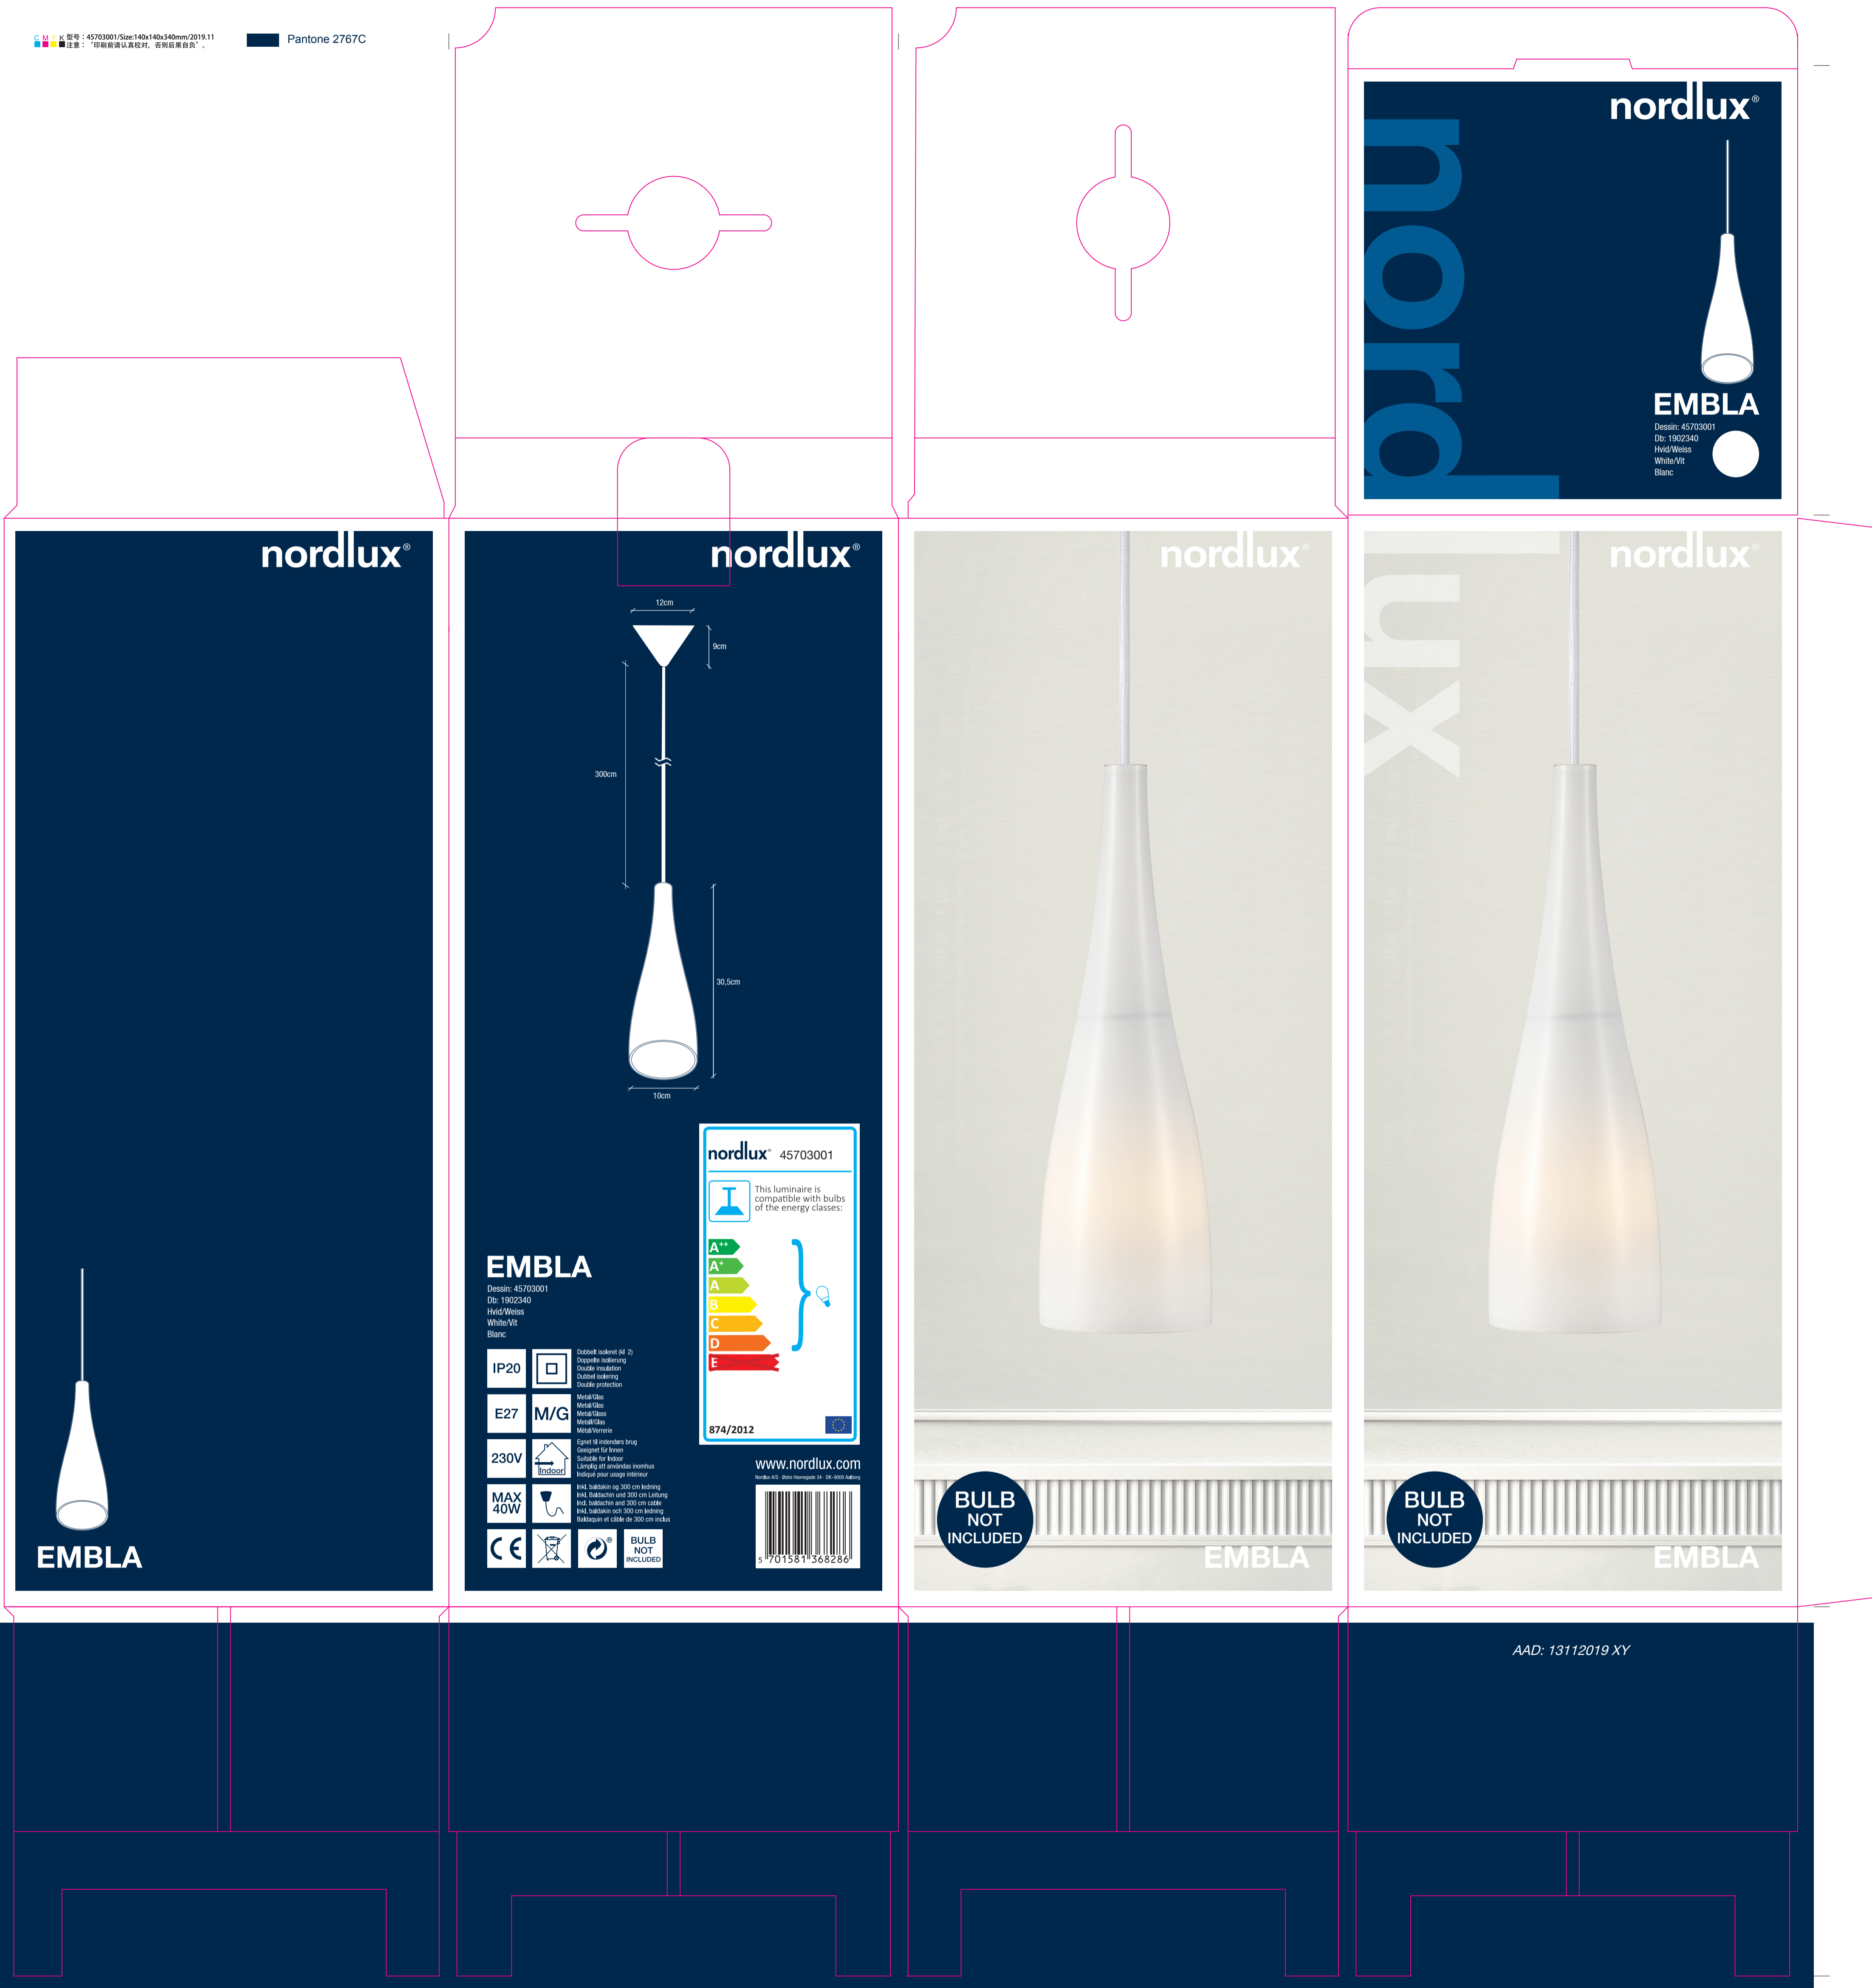

25mm

140mm

140mm

140mm

140mm

25mm

140mm

340mm

115mm

nordlux®

EMBLA

nordlux®