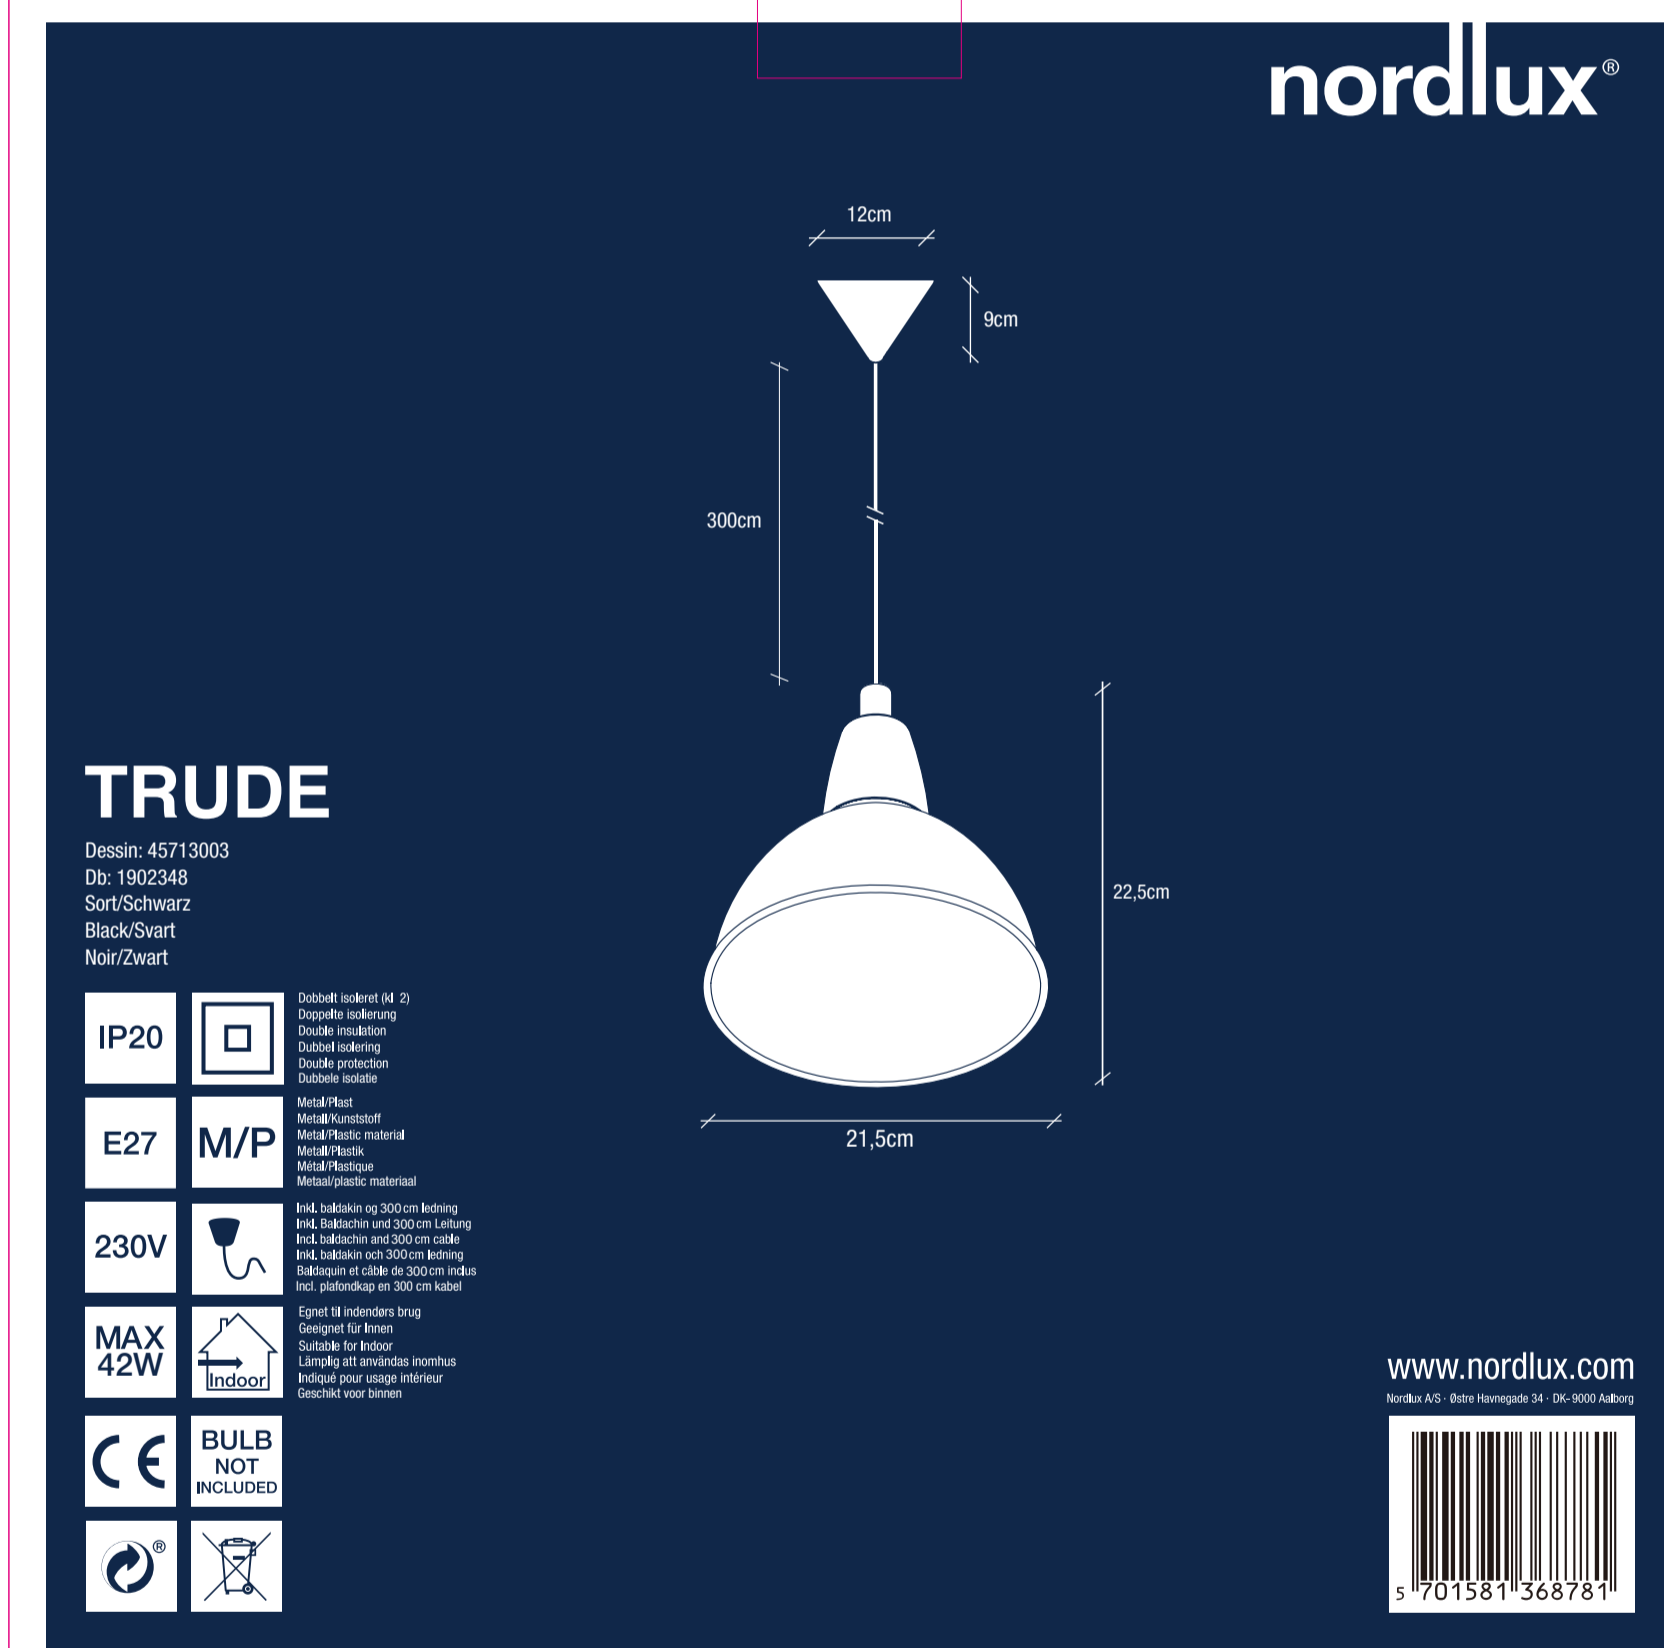

25mm

25mm

145mm

225mm

145mm

225mm

145mm

225mm

103mm

AAD: 08012020 XY