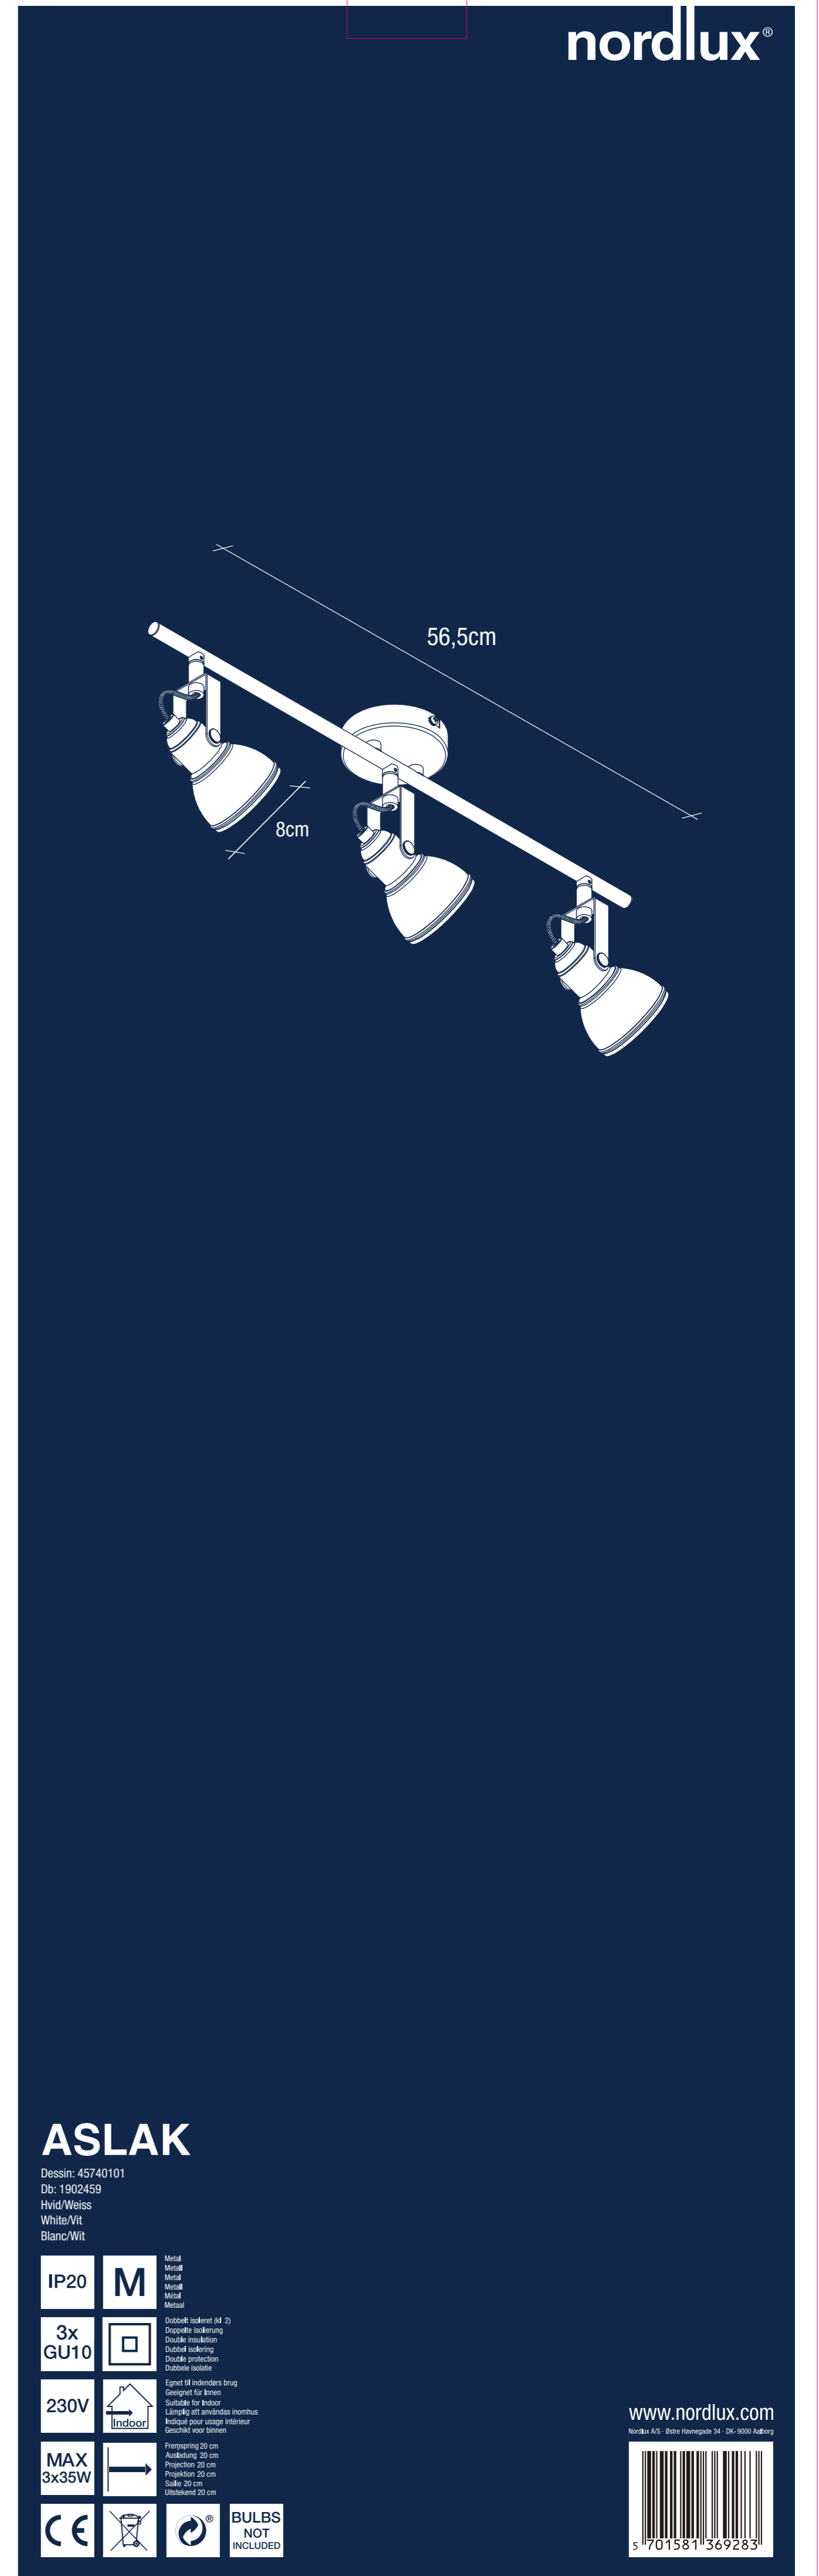

25mm 25mm 110mm

110mm

185mm

110mm

185mm

Model: 45740101 Size: 185x110x590mm/2019.8

590mm

85mm