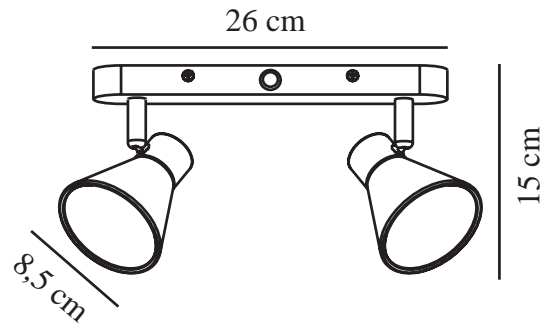

EIK 2 | SPOT LIGHT | BLACK

45770103

nordlux®

Voltage (V): 220-240 Volt
IP degree: IP20
Maximum bulb wattage (W):
2X35W
Class (Class 1, Class 2, Class 3):
Class 1 (Earth contact)
Socket type: GU10
Parallel connection: False

Primary material: Metal
Colour: Black

Height (cm): 15
Width (cm): 28.5
Shade Diameter (cm): 8.5
Length (cm): 28.5
Tilt Angle (°): 90
Turning Angle (°): 320

EAN: 5704924011481
TUN: 2276937
Item Number: 45770103

Pcs Per Master Carton: 3
Sales Box Height (cm): 27.5
Sales Box Width (cm): 14
Sales Box Depth (cm): 10
Sales Box Volume m³ : 0.0038
Product net weight (kg): 0.49

• Contemporary and simple style • Tilting and turnable shade

Eik has a simple, contemporary style that will fit into most interior designs. The lamp rail has tiltable and turnable shades for a directional light - perfect to put spotlight on selected details in your interior whether you choose to mount it on wall or ceiling.