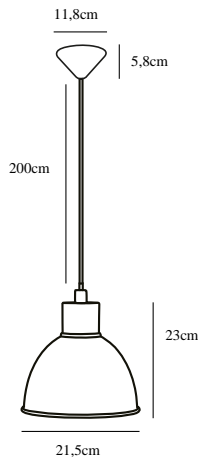

## BLUE

45833006

Voltage (V): 230 Volt  
IP degree if the fixture includes two types of IP degree: IP20  
Maximum compatible bulb wattage (W): 60W  
Class (Class I, Class II, Class III): Class 2 (Double isolated)  
Lampholder type (eg, E27/E14, etc): E27  
Dimmerable: Yes with compatible bulb

Primary material: Metal  
Color of the cable: White  
Length of the cable (cm): 200  
Is the cable replaceable: False

Color: Light blue  
Height (cm): 23  
Shade Diameter (cm): 21.5  
EAN: 5701581370883  
TUN: 1902357  
Item Number: 45833006  
Pcs Per Master Carton: 3

Sales Box Height (cm): 22  
Sales Box Width (cm): 22  
Sales Box Depth (cm): 24  
Sales Box Volume m<sup>3</sup>: 0.0116  
Net weight of the luminaire (kg): 0.64

• Contemporary and simple style • Contemporary and simple style