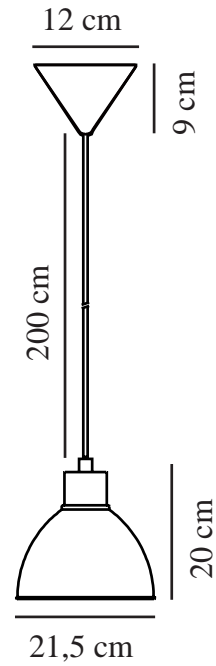

POP | PENDANT | BEIGE

45833009

nordlux®

Voltage (V): 220-240 Volt
IP degree: IP20
Maximum bulb wattage (W): 40W
Class (Class 1, Class 2, Class 3):
Class 2 (Double isolated)
Socket type: E27
Parallel connection: False

Primary material: Metal
Colour of the cable: White
Length of the cable (cm): 200
Surface material of the cable:
Plastic
Is the cable replaceable: False
Colour: Beige

Height (cm): 20
Width (cm): 21.5
Shade Diameter (cm): 21.5
Lenght (cm): 21.5

EAN: 5704924011504
TUN: 2276920
Item Number: 45833009
Pcs Per Master Carton: 3

Sales Box Height (cm): 24.5
Sales Box Width(cm): 22
Sales Box Depth (cm): 22
Sales Box Volume m³ : 0.0119
Product net weight (kg): 0.58

• Contemporary and simple style

Pop is a stylish, streamlined lighting design in a soft, matte finish. The brass detail on top adds an elegant touch to the classic shade. The pendant will hang beautifully above the dining or kitchen table.