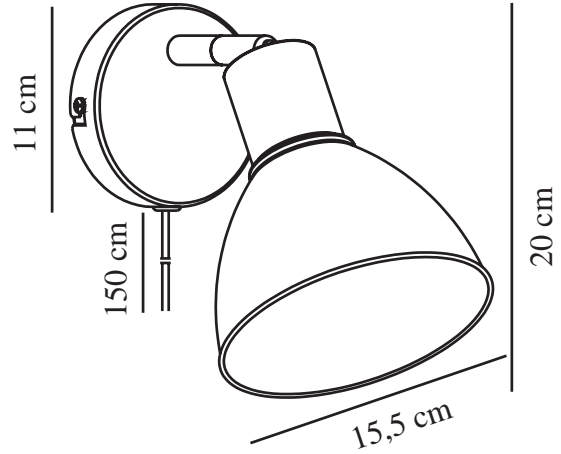

POP | WALL LIGHT | BEIGE

45841009

nordlux®

Voltage (V): 220-240 Volt
IP degree: IP20
Maximum bulb wattage (W): 18W
Class (Class 1, Class 2, Class 3):
Class 2 (Double isolated)
Socket type: E27
Switch placement: On the cable
Parallel connection: False

Primary material: Metal
Colour of the cable: White
Length of the cable (cm): 150
Surface material of the cable:
Plastic
Is the cable replaceable: True
Colour: Beige

Height (cm): 20
Width (cm): 19
Shade Diameter (cm): 15.5
Length (cm): 19
Tilt Angle (°): 90
Turning Angle (°): 320

EAN: 5704924011528
TUN: 2276922
Item Number: 45841009
Pcs Per Master Carton: 3

Sales Box Height (cm): 19.3
Sales Box Width (cm): 21
Sales Box Depth (cm): 16
Sales Box Volume m³: 0.0065
Product net weight (kg): 0.54

- Contemporary and simple style
- Adjustable lamp head for a directional light

Pop is a stylish, streamlined lighting design in a soft, matte finish. The brass detail on top adds an elegant touch to the classic shade. The wall lamp has an adjustable lamp head for a directional light and will hang beautifully beside your bed, sofa or above the kitchen counter.