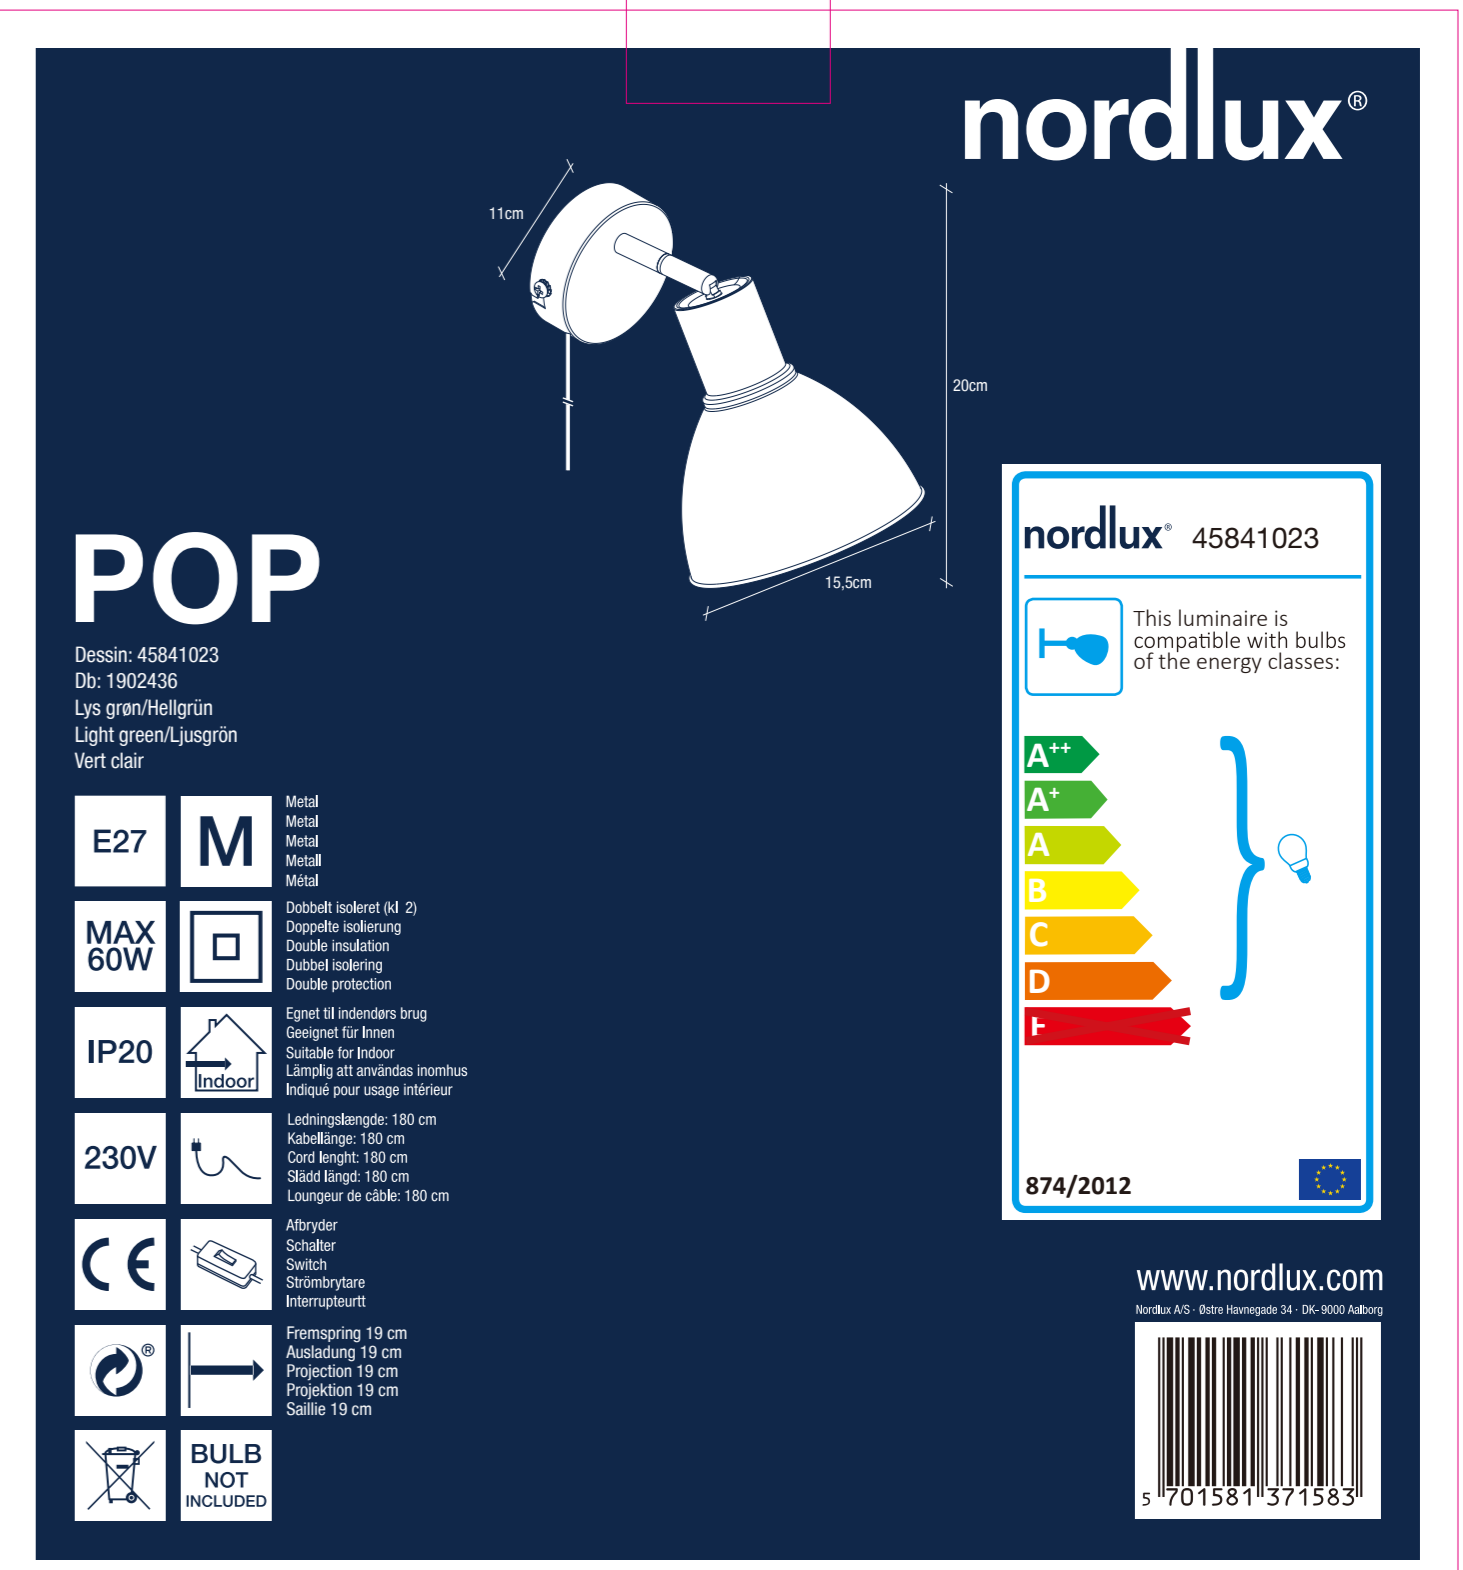

25mm

25mm

160mm

193mm

160mm

193mm

160mm

210mm

110mm

AAD: 18102019 XY