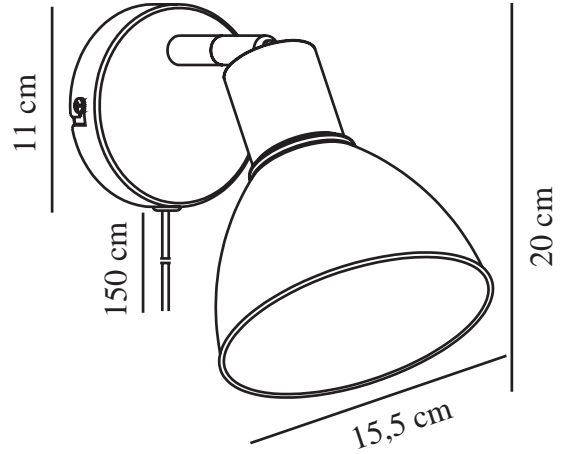

# POP | WALL LIGHT | ANTHRACITE

45841050

nordlux®

Voltage (V): 220-240 Volt  
IP degree: IP20  
Maximum bulb wattage (W): 18W  
Class (Class 1, Class 2, Class 3):  
Class 2 (Double isolated)  
Socket type: E27  
Dimmerable: Yes with compatible  
bulb  
Switch placement: On the cable  
Parallel connection: False

Primary material: Metal  
Colour of the cable: Black  
Length of the cable (cm): 180  
Surface material of the cable:  
Plastic  
Is the cable replaceable: True

Colour: Anthracite  
Height (cm): 20  
Width (cm): 19  
Tube Diameter (cm): 1.3  
Shade Diameter (cm): 15.5  
Length (cm): 19  
Projection (cm): 19  
Tilt Angle (°): 90  
Turning Angle (°): 320

EAN: 5701581371682  
TUN: 1902439  
Item Number: 45841050

Pcs Per Master Carton: 3  
Sales Box Height (cm): 19.3  
Sales Box Width (cm): 21  
Sales Box Depth (cm): 16  
Sales Box Volume m<sup>3</sup>: 0.0065  
Product net weight (kg): 0.54

- Contemporary and simple style
- Adjustable lamp head for a directional light

Elegant retro wall light made of metal with high-gloss finish. The light has a rotatable head and features a switch on the cord.