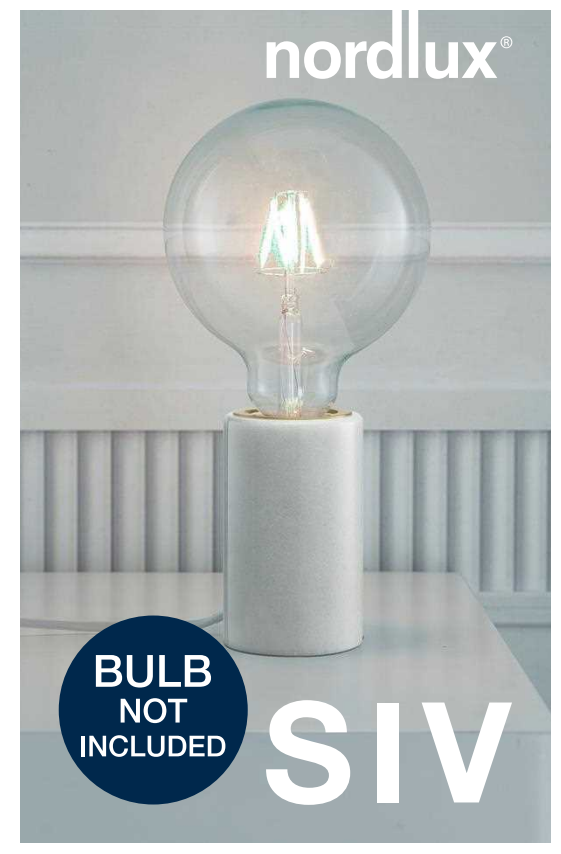

80mm

120mm

80mm

120mm

CMYK 型号: 45875001/Size:120X80X120mm/2024

注意: "印刷前请认真校对, 否则后果自负"

80mm

120mm