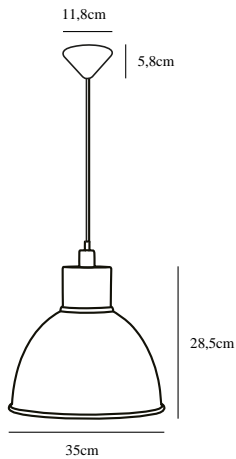

POP MAXI | PENDANT | WHITE

45983001

nordlux®

Voltage (V): 230 Volt
IP degree: IP20
Maximum bulb wattage (W): 60W
Class (Class 1, Class 2, Class 3):
Class 2 (Double isolated)
Bulb base: E27
Dimmerable: Yes with compatible
bulb

Height (cm): 28.5
Shade Diameter (cm): 35
EAN: 5701581390485
TUN: 1943150
Item Number: 45983001
Pcs Per Master Carton: 2

Sales Box Height (cm): 32
Sales Box Width(cm): 37
Sales Box Depth (cm): 37
Sales Box Volume m³ : 0.0438
Product net weight (kg): 1.34

Primary material: Metal
Color of the cable: White
Length of the cable (cm): 200
Is the cable replaceable: False
Color: White

• Contemporary and simple style • Glossy colour

Pop from Nordlux is stylish and simple. The pendant light is made of metal and has a high-gloss black finish. Pop will hang beautifully over the dining or kitchen table.