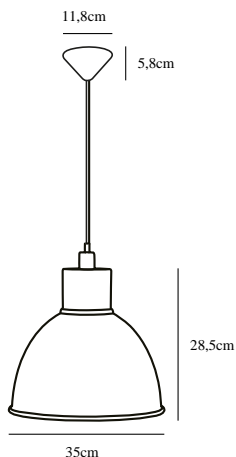

# POP MAXI | PENDANTS/SUSPENDED LIGHTING | BLACK

nordlux®

45983003

Voltage (V): 230 Volt  
IP degree if the fixture includes  
two types of IP degree: IP20  
Maximum compatible bulb  
wattage (W): 60W  
Class (Class I, Class II, Class III):  
Class 2 (Double isolated)  
Lampholder type (eg, E27/E14,  
etc): E27  
Dimmerable: Yes with compatible  
bulb

Primary material: Metal  
Color of the cable: Black  
Length of the cable (cm): 200  
Is the cable replaceable: False

Color: Black  
Height (cm): 28.5  
Shade Diameter (cm): 35  
EAN: 5701581390584  
TUN: 1943151  
Item Number: 45983003  
Pcs Per Master Carton: 2

Sales Box Height (cm): 38  
Sales Box Width(cm): 33  
Sales Box Depth (cm): 38  
Sales Box Volume m<sup>3</sup> : 0.0477  
Net weight of the luminaire (kg):  
1.34