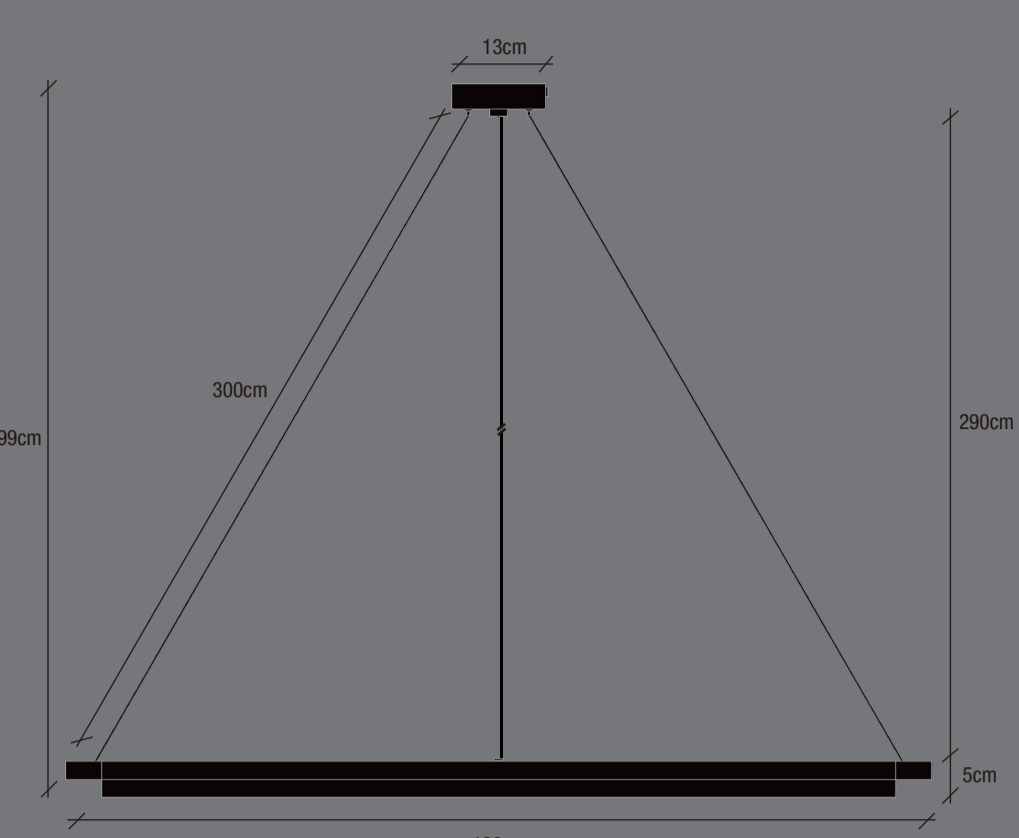

design for the people
nordlux

SPACE B

design for the people
nordlux

design for the people
nordlux

design for the people
nordlux

design for the people
nordlux

5 YEAR LED GUARANTEE

TOUCH DIMMING

3-STEP TOUCH COLOR CHANGE

5 YEAR LED GUARANTEE

TOUCH DIMMING

3-STEP TOUCH COLOR CHANGE