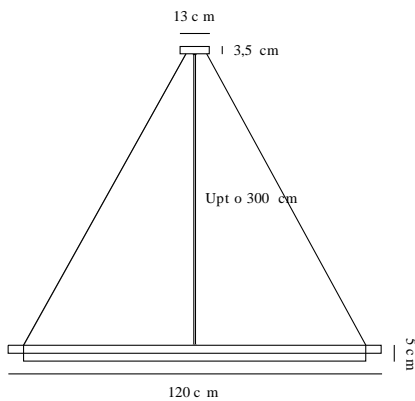

SPACEB | PENDANTS/SUSPENDED LIGHTING |

BLACK

46013003

Voltage (V): 230 Volt
IP degree if the fixture includes
two types of IP degree: IP20
Class (Class I, Class II, Class III):
Class 2 (Double isolated)
Lampholder type (eg, E27/E14,
etc): LED Module
Dimmerable: True
Switch placement: On the fixture

Primary material: Aluminium
Secondary material: Plastic
Color of the Glass: Opal white
Color of the cable: Black
Length of the cable (cm): 300
Is the cable replaceable: False
Color: Black

Height (cm): 5
Width (cm): 8.5
Length (cm): 120
EAN: 5701581395480
TUN: 1953158
Item Number: 46013003
Pcs Per Master Carton: 3
Sales Box Height (cm): 134
Sales Box Width(cm): 16

Sales Box Depth (cm): 11
Sales Box Volume m³ : 0.0236
Net weight of the luminaire (kg):
1.585

Useful Lumen (lm): 950
Color Temperature (K): 2200-
3000
Ra-value : 80
Lifetime (h): 20000
Spread Angle (°) (beam angle of
luminaire): 120
Candela (cd) (for directional
lamp only): 0

• **Innovative, minimalistic and award winning design**

Space B realises the desire to create an extremely simple lamp in terms of expression. The simple and current design is given a particular twist of pleasant lighting through three different settings for temperature and brightness. An illuminating surprise element which sets new standards for innovative lighting and contributes great functional value. For example, place the pendant over the table where the family gathers for dinner, and use the warm colour temperature, dimming the brightness to a more intimate lighting when there are just two of you, and take advantage of one of the two whiter colour temperatures when reading or doing homework. Design by Bønnelycke MDD.